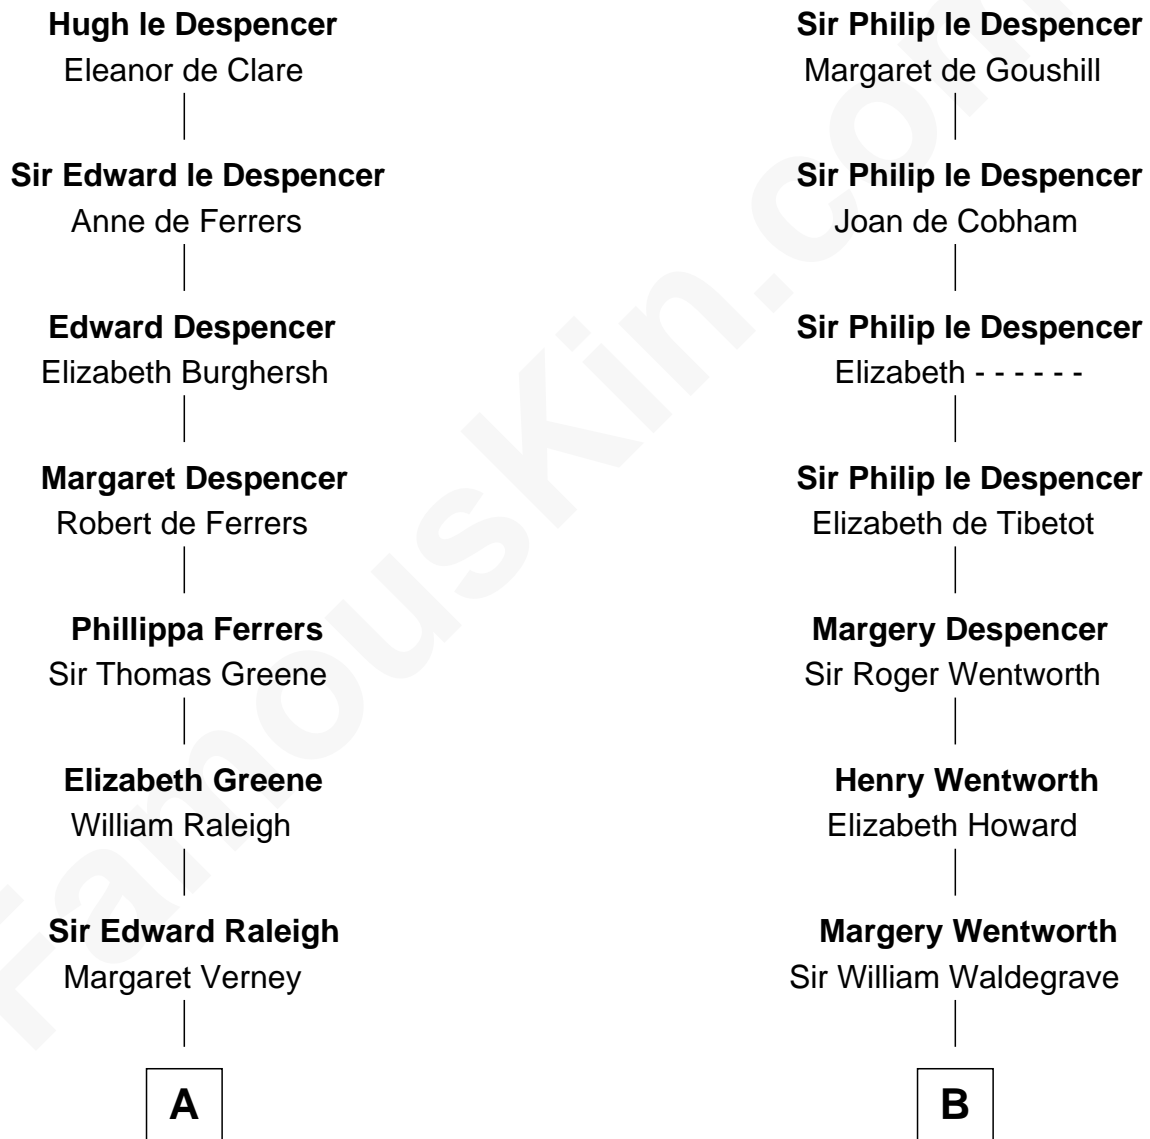

## Relationship Chart of

### Joseph Wharton

Founder of the Wharton School of Business

18th cousin 3 times removed of

**Maggie Gyllenhaal**  
Movie Actress

**Sir Hugh le Despencer**  
Isabella de Beauchamp

**C**

**Deborah Fisher**  
William Wharton

**Joseph Wharton**

*Founder, Wharton School of Business*

**D**

**Anders Leonard Gyllenhaal**  
Selma Amanda Nelson

**Leonard Ephraim Gyllenhaal**

Philo Pendleton

**Hugh Anders Gyllenhaal**

Virginia Lowrie Childs