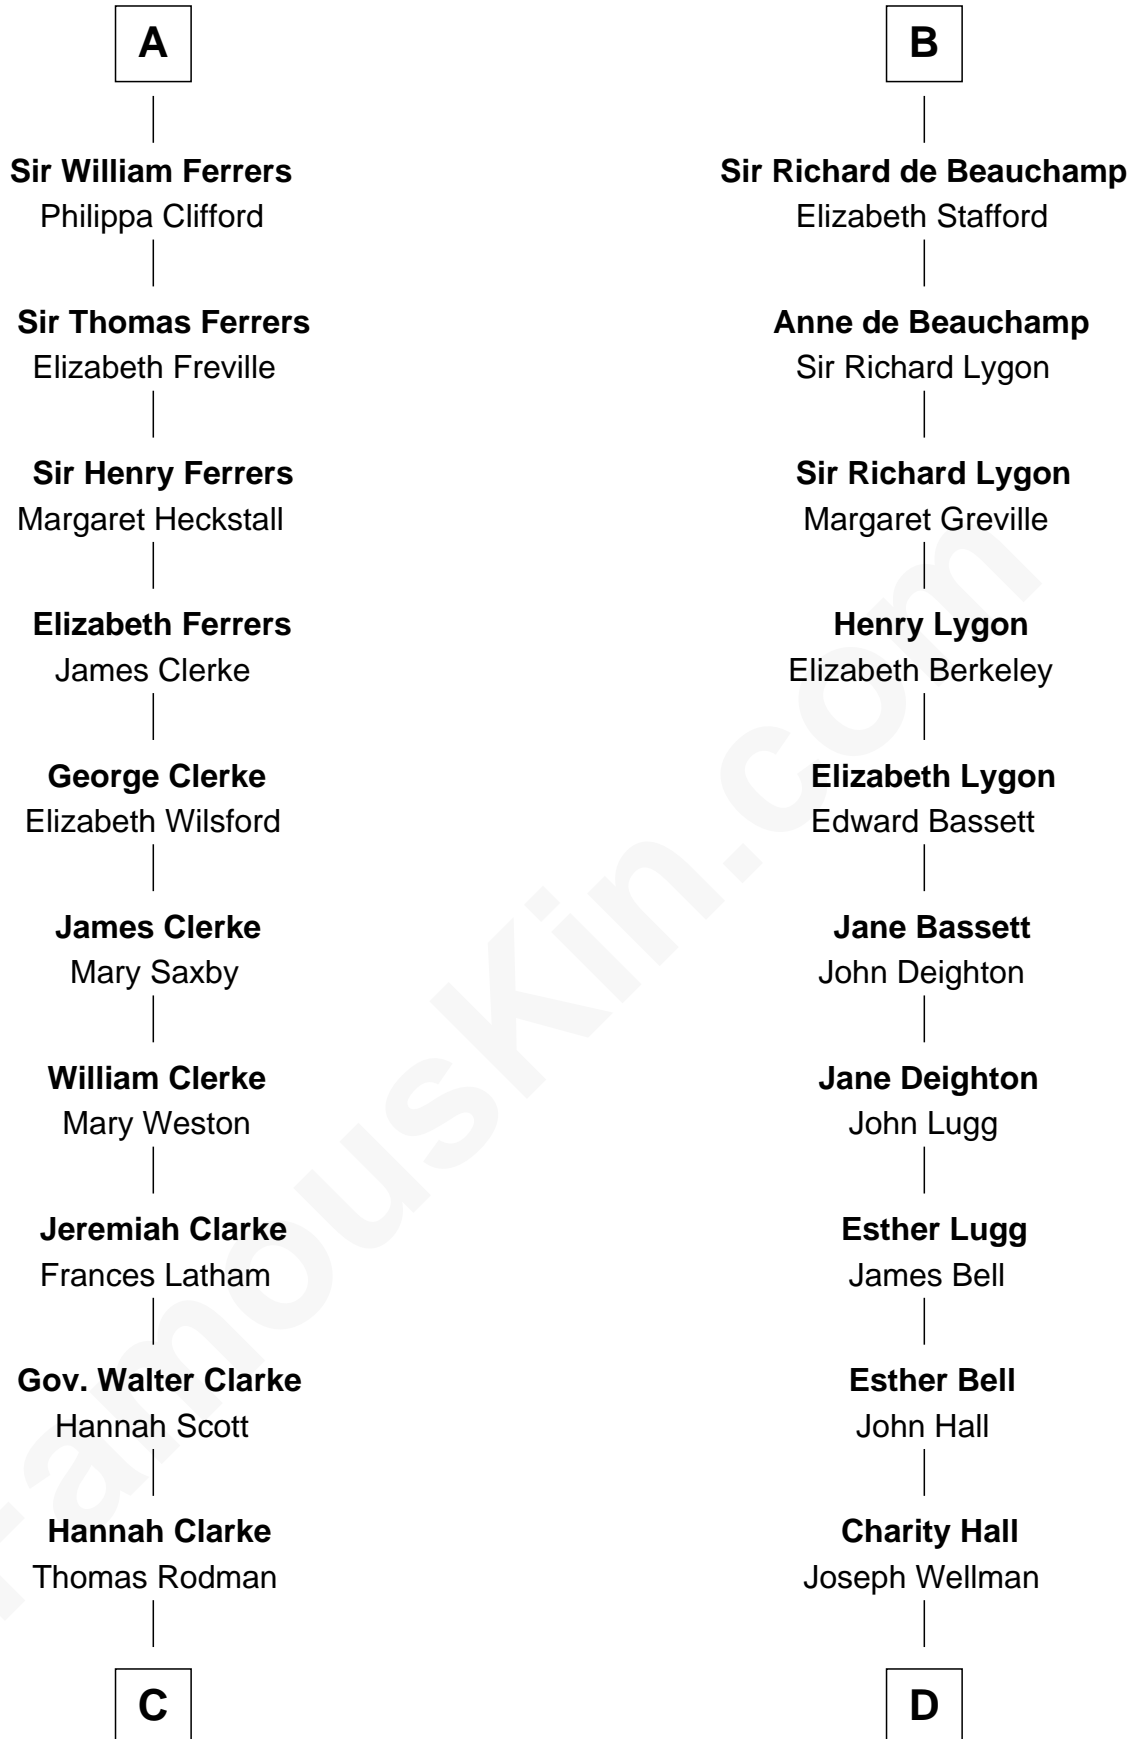

## Relationship Chart of

**Joseph Wharton**

*Founder of the Wharton School of Business*

21st cousin of

**Jack London**

*Author of "The Call of the Wild"*

**C**

**Samuel Rodman**

Mary Willett

**Thomas Rodman**

Mary Borden

**Hannah Rodman**

Samuel Rowland Fisher

**Deborah Fisher**

William Wharton

**Joseph Wharton**

*Founder, Wharton School of Business*

**D**

**Adam Wellman**

Esther Mann

**Joel Wellman**

Betsey Baker

**Marshall Daniel Wellman**

Eleanor Garrett Jones