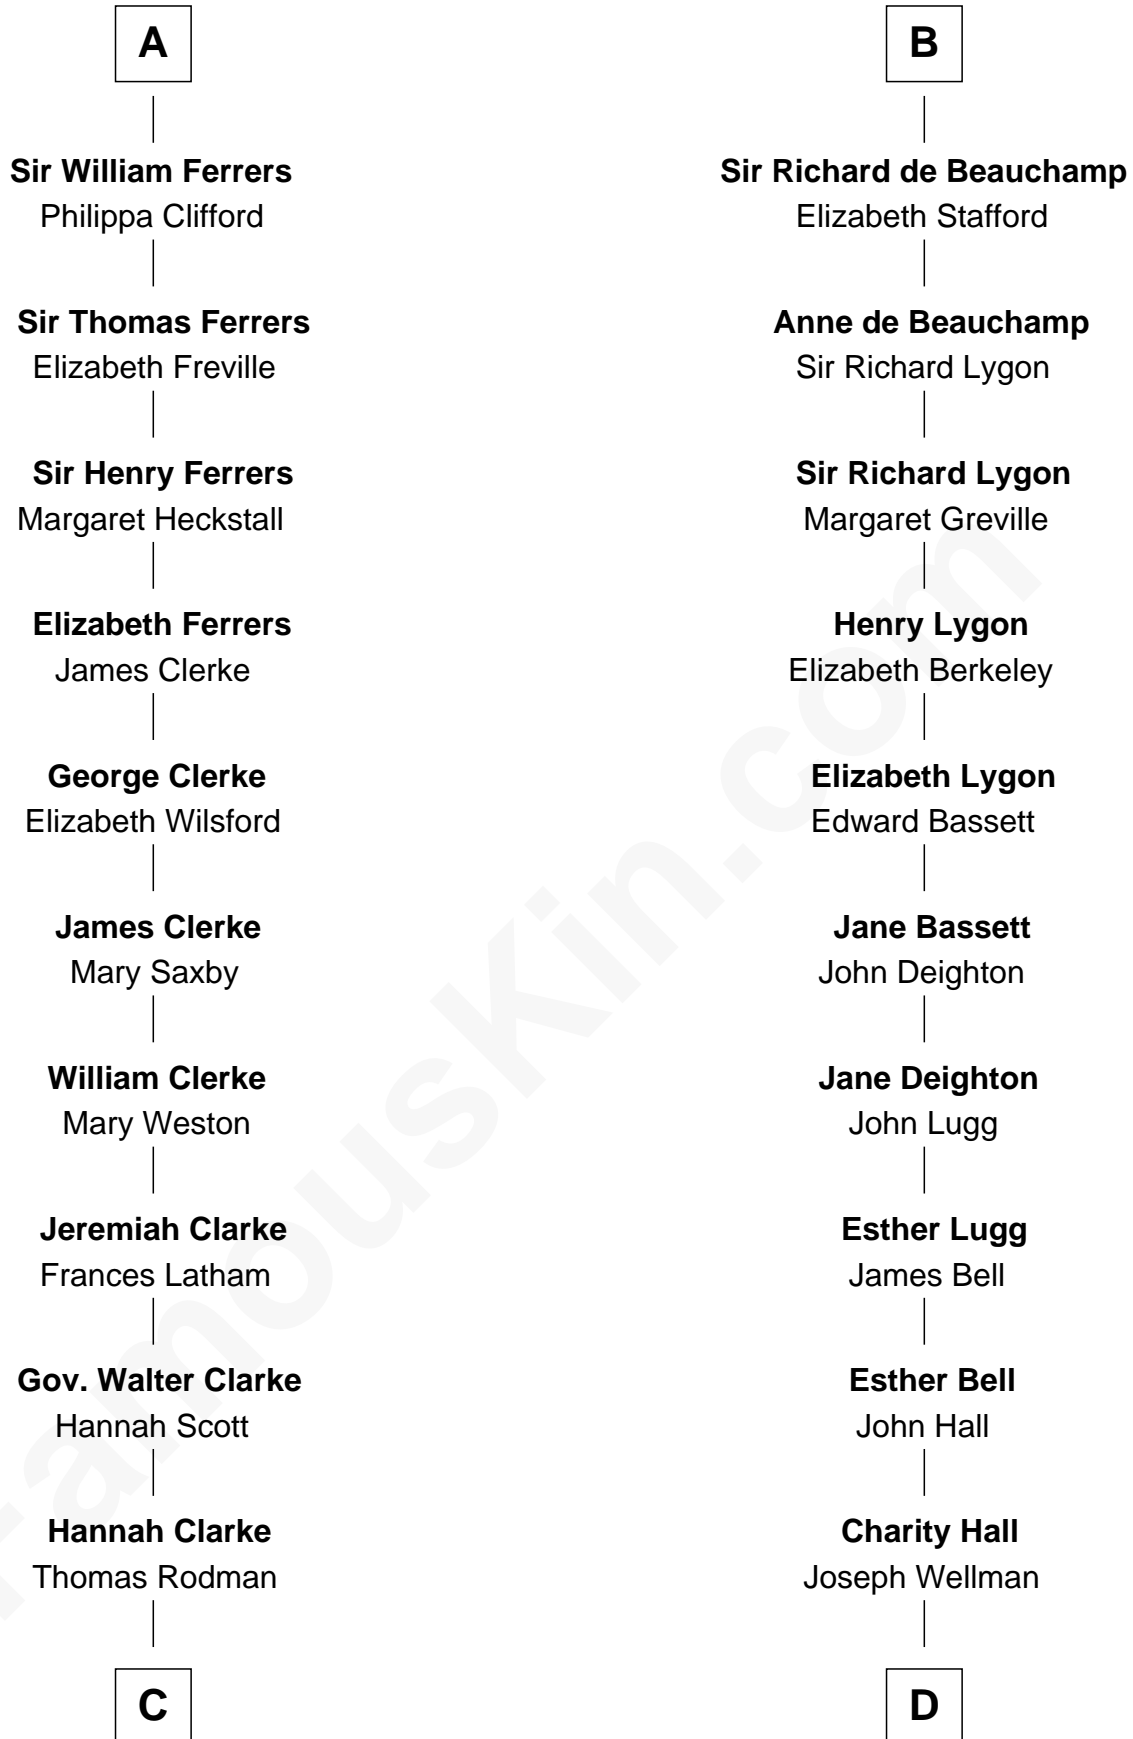

FamousKin.com

Relationship Chart of

Joseph Wharton

Founder of the Wharton School of Business

21st cousin of

Jack London

Author of "The Call of the Wild"

Raoul de Lusgnan

Alice de Eu

C

Samuel Rodman

Mary Willett

Thomas Rodman

Mary Borden

Hannah Rodman

Samuel Rowland Fisher