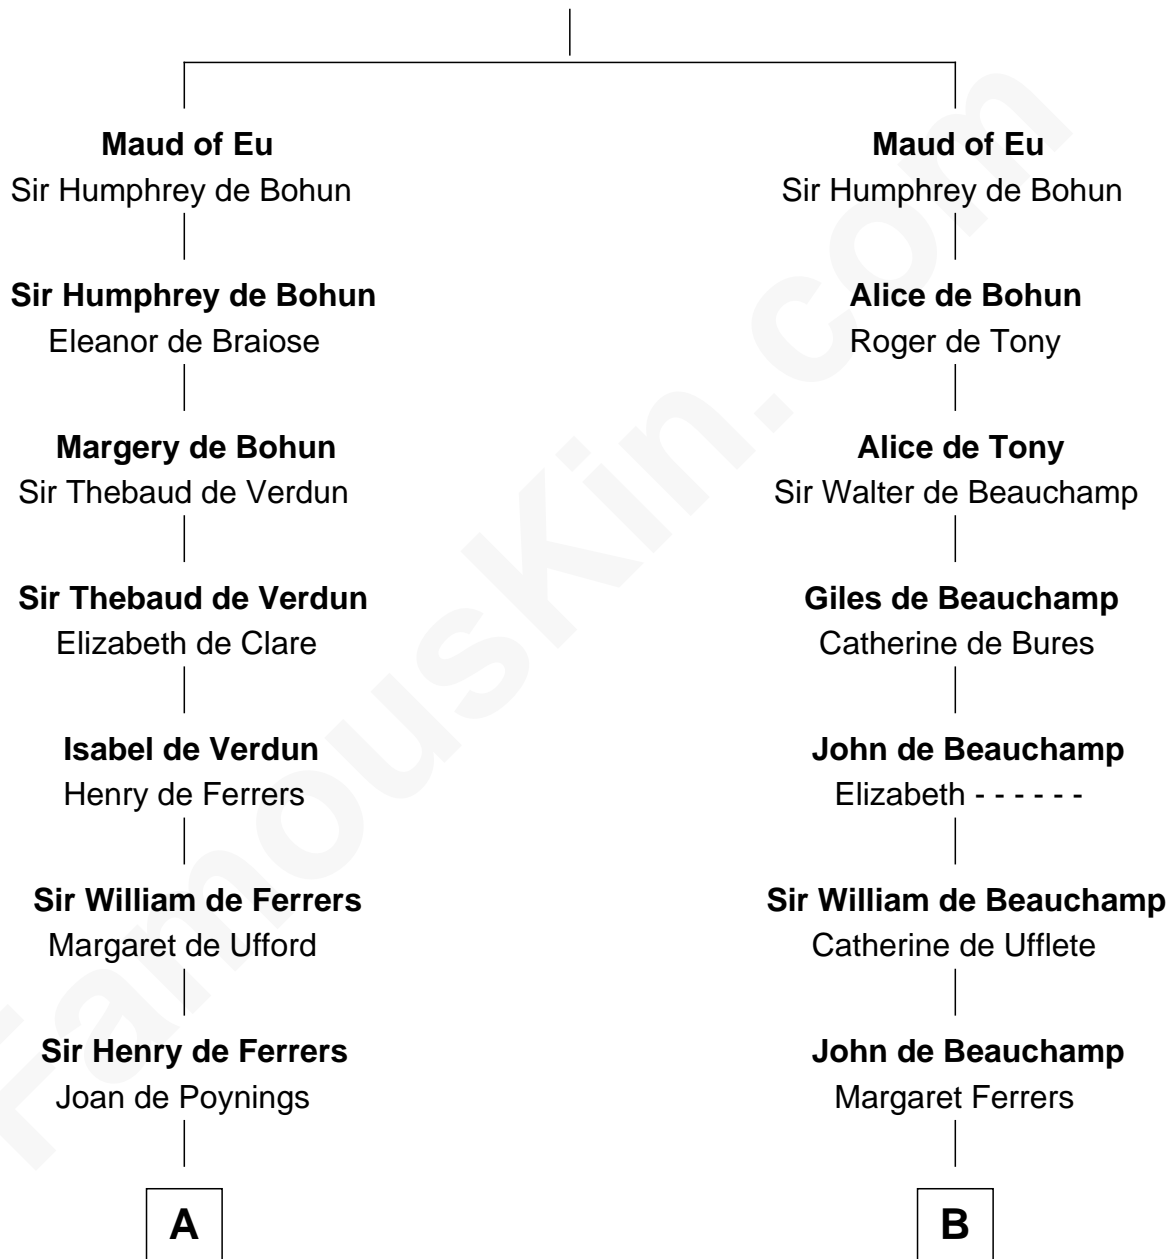

FamousKin.com

Relationship Chart of

Joseph Wharton

Founder of the Wharton School of Business

21st cousin of

Jack London

Author of "The Call of the Wild"

Raoul de Lusgnan

Alice de Eu

C

Samuel Rodman

Mary Willett

Thomas Rodman

Mary Borden

Hannah Rodman

Samuel Rowland Fisher