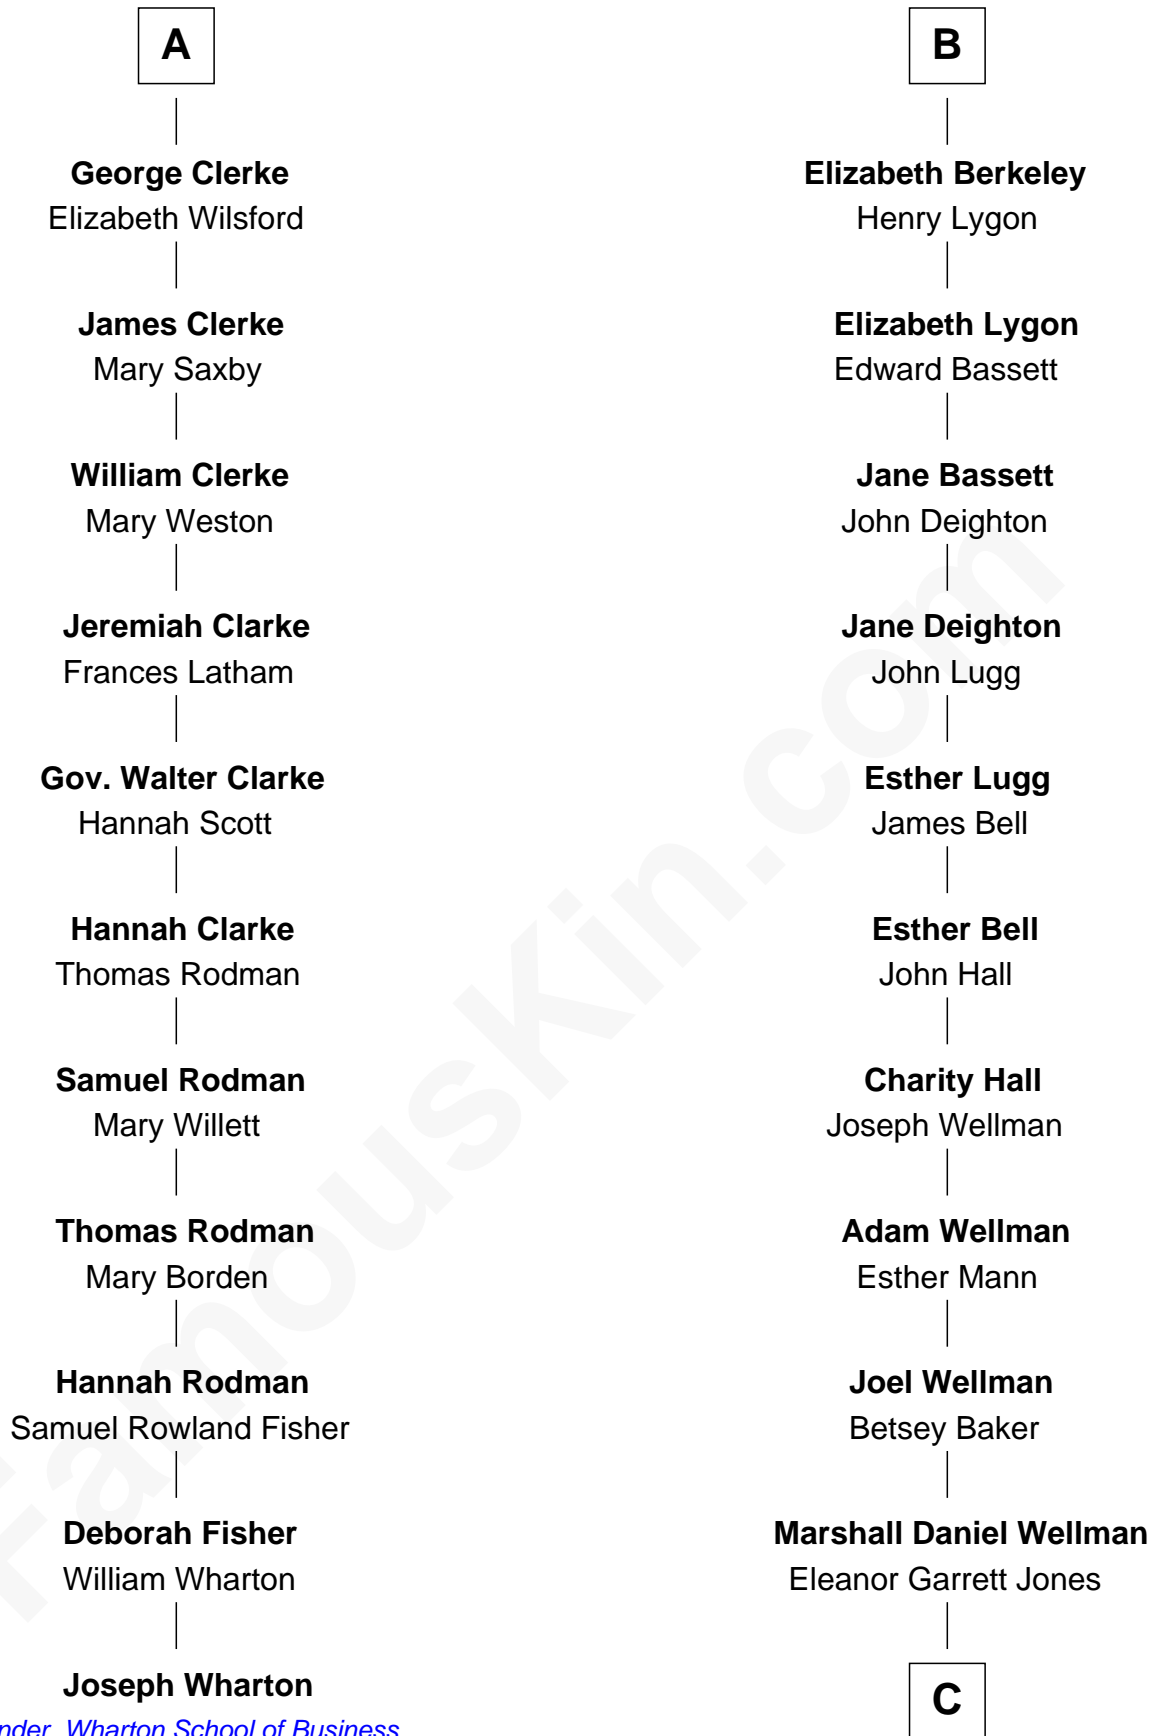

FamousKin.com

Relationship Chart of

Joseph Wharton

Founder of the Wharton School of Business

17th cousin 1 time removed of

Jack London

Author of "The Call of the Wild"

Bartholomew de Badlesmere

Margaret de Clare

Margery de Badlesmere

Sir William de Ros

Maud de Roos

John de Welles

Margery de Welles

Stephen le Scrope

Maude le Scrope

Elizabeth de Badlesmere

Sir William de Bohun

Elizabeth de Bohun

Sir Richard Fitzalan

Elizabeth Fitzalan

Sir Thomas Mowbray

Isabel Mowbray

Sir James Berkeley

Maurice Berkeley

Isabel Mead

Anne Berkeley

Sir William Dennis

Isabel Dennis

Sir John Berkeley

B

C