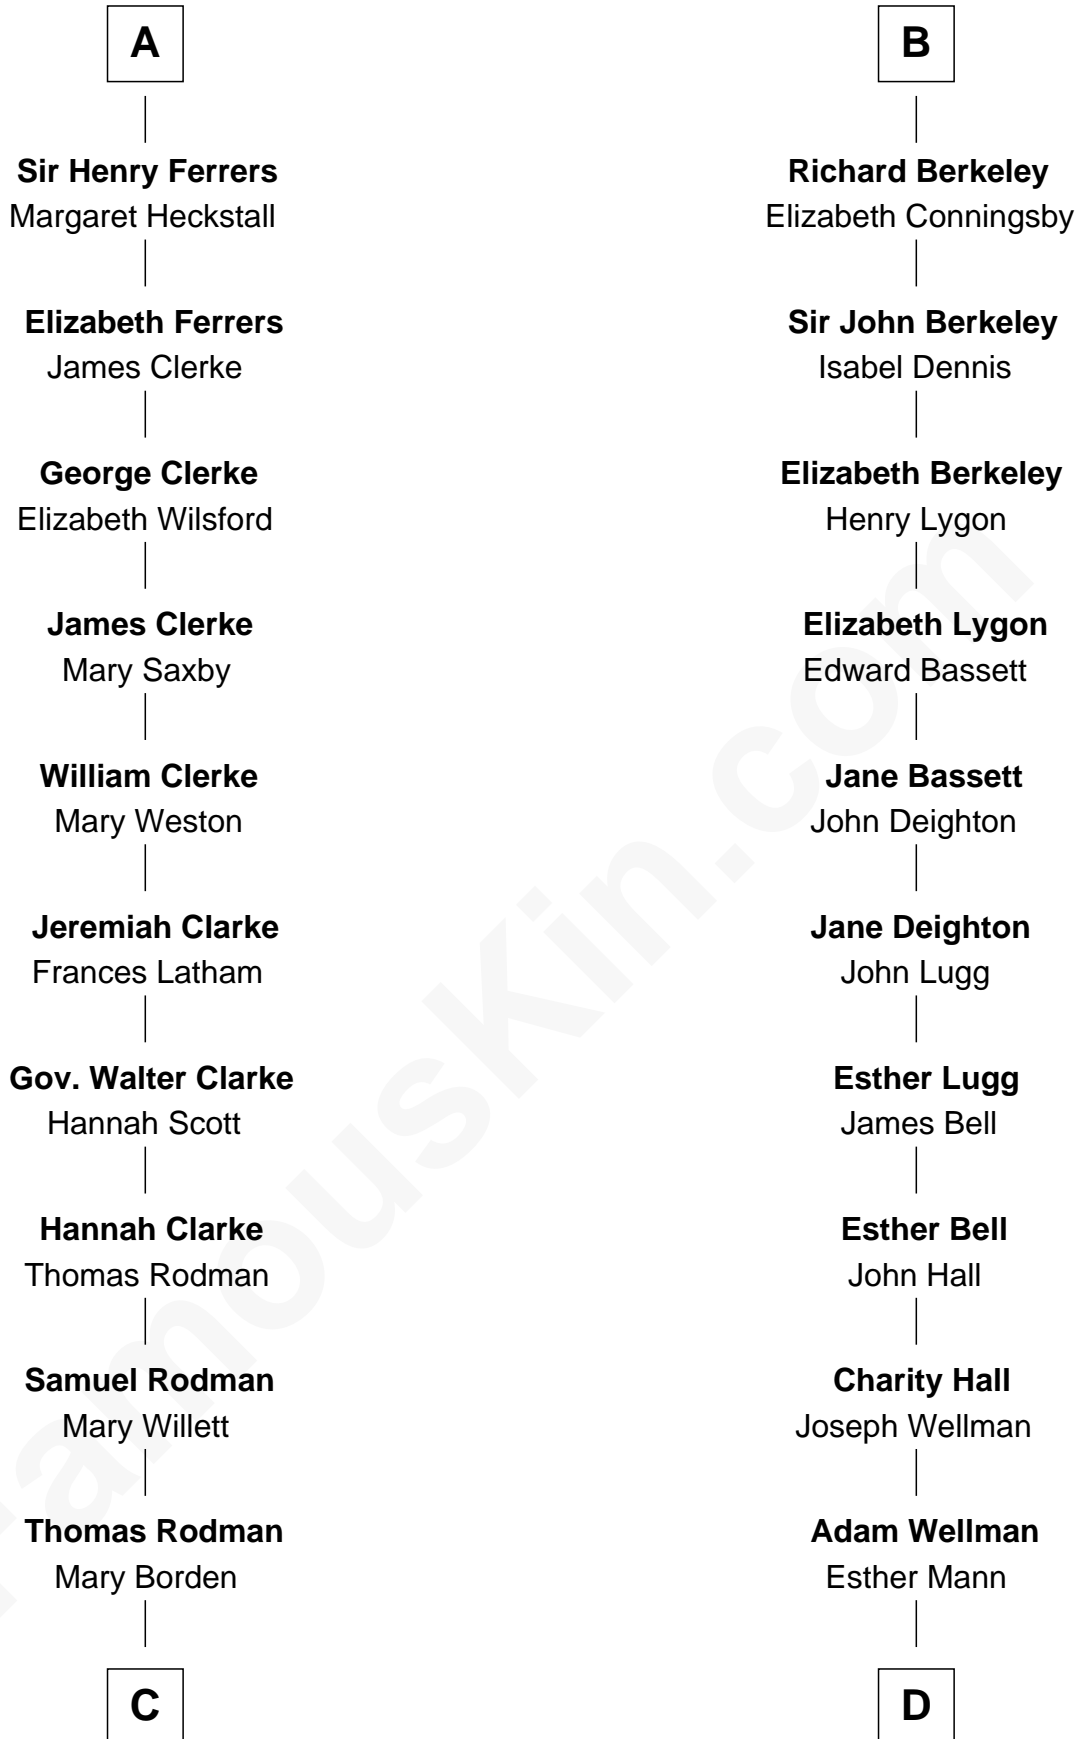

## Relationship Chart of

### Joseph Wharton

Founder of the Wharton School of Business

19th cousin 1 time removed of

**Jack London**

Author of "The Call of the Wild"

**C**

**Hannah Rodman**  
Samuel Rowland Fisher

**Deborah Fisher**  
William Wharton

**Joseph Wharton**  
*Founder, Wharton School of Business*

**D**

**Joel Wellman**  
Betsey Baker

**Marshall Daniel Wellman**  
Eleanor Garrett Jones

**Flora Wellman**  
William Henry Chaney

**Jack London**  
*Author of "The Call of the Wild"*