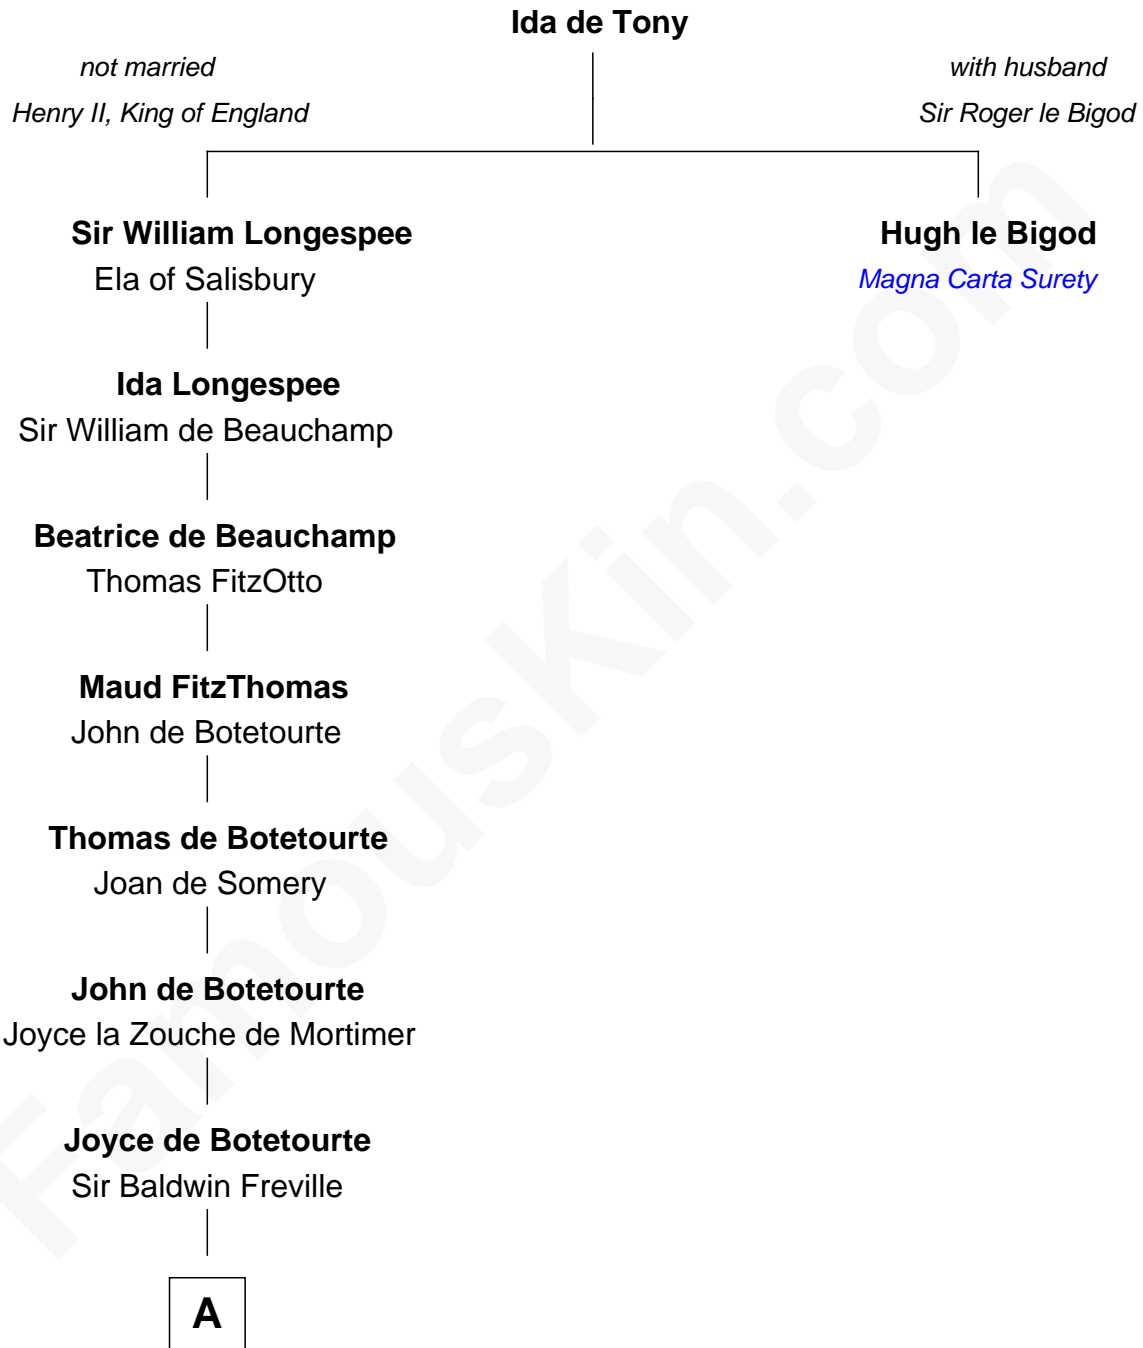

FamousKin.com Relationship Chart of

Joseph Wharton

Founder of the Wharton School of Business

19th great-grandnephew of

Hugh le Bigod

Magna Carta Surety

A

Sir Baldwin Freville

Maude le Scrope

Elizabeth Freville

Sir Thomas Ferrers

Sir Henry Ferrers

Margaret Heckstall

Elizabeth Ferrers

James Clerke

George Clerke

Elizabeth Wilsford

James Clerke

Mary Saxby

William Clerke

Mary Weston

Jeremiah Clarke

Frances Latham

Gov. Walter Clarke