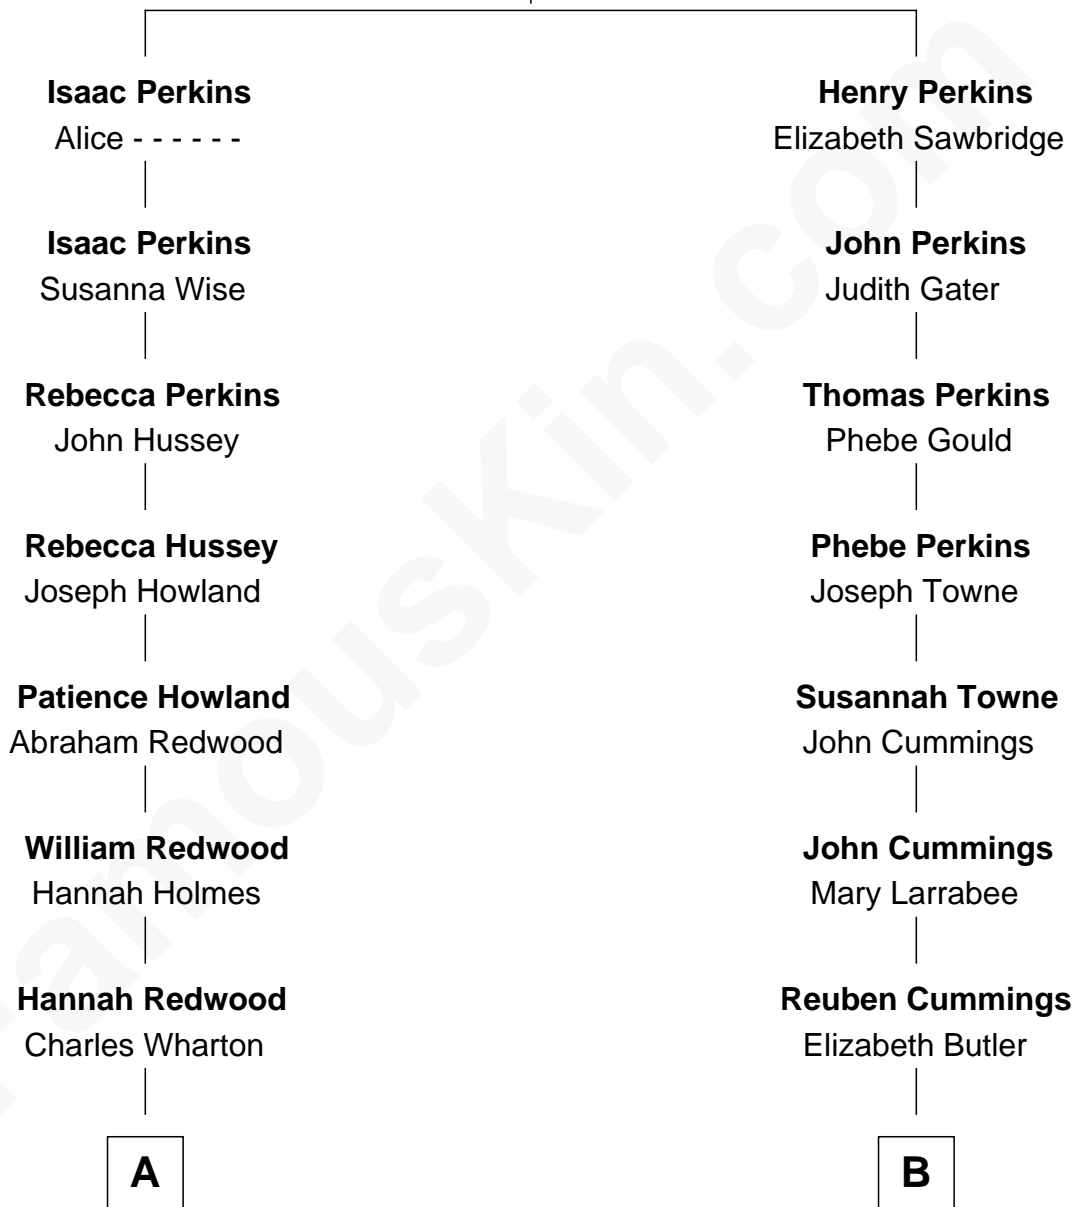

FamousKin.com

Relationship Chart of

Joseph Wharton

Founder of the Wharton School of Business

8th cousin 4 times removed of

Lucille Ball

TV Actress - "I Love Lucy"

Thomas Perkins

Alice - - - - -

A

William Wharton

Deborah Fisher

Joseph Wharton

Founder, Wharton School of Business

B

Hannah Cummings

Isaac Ball

Isaac Ball

Sarah Manross

Clinton Manross Ball

Cynthia T. Dale

Jasper Clinton Ball

Nellie Rebecca Durrell

Henry Durrell Ball