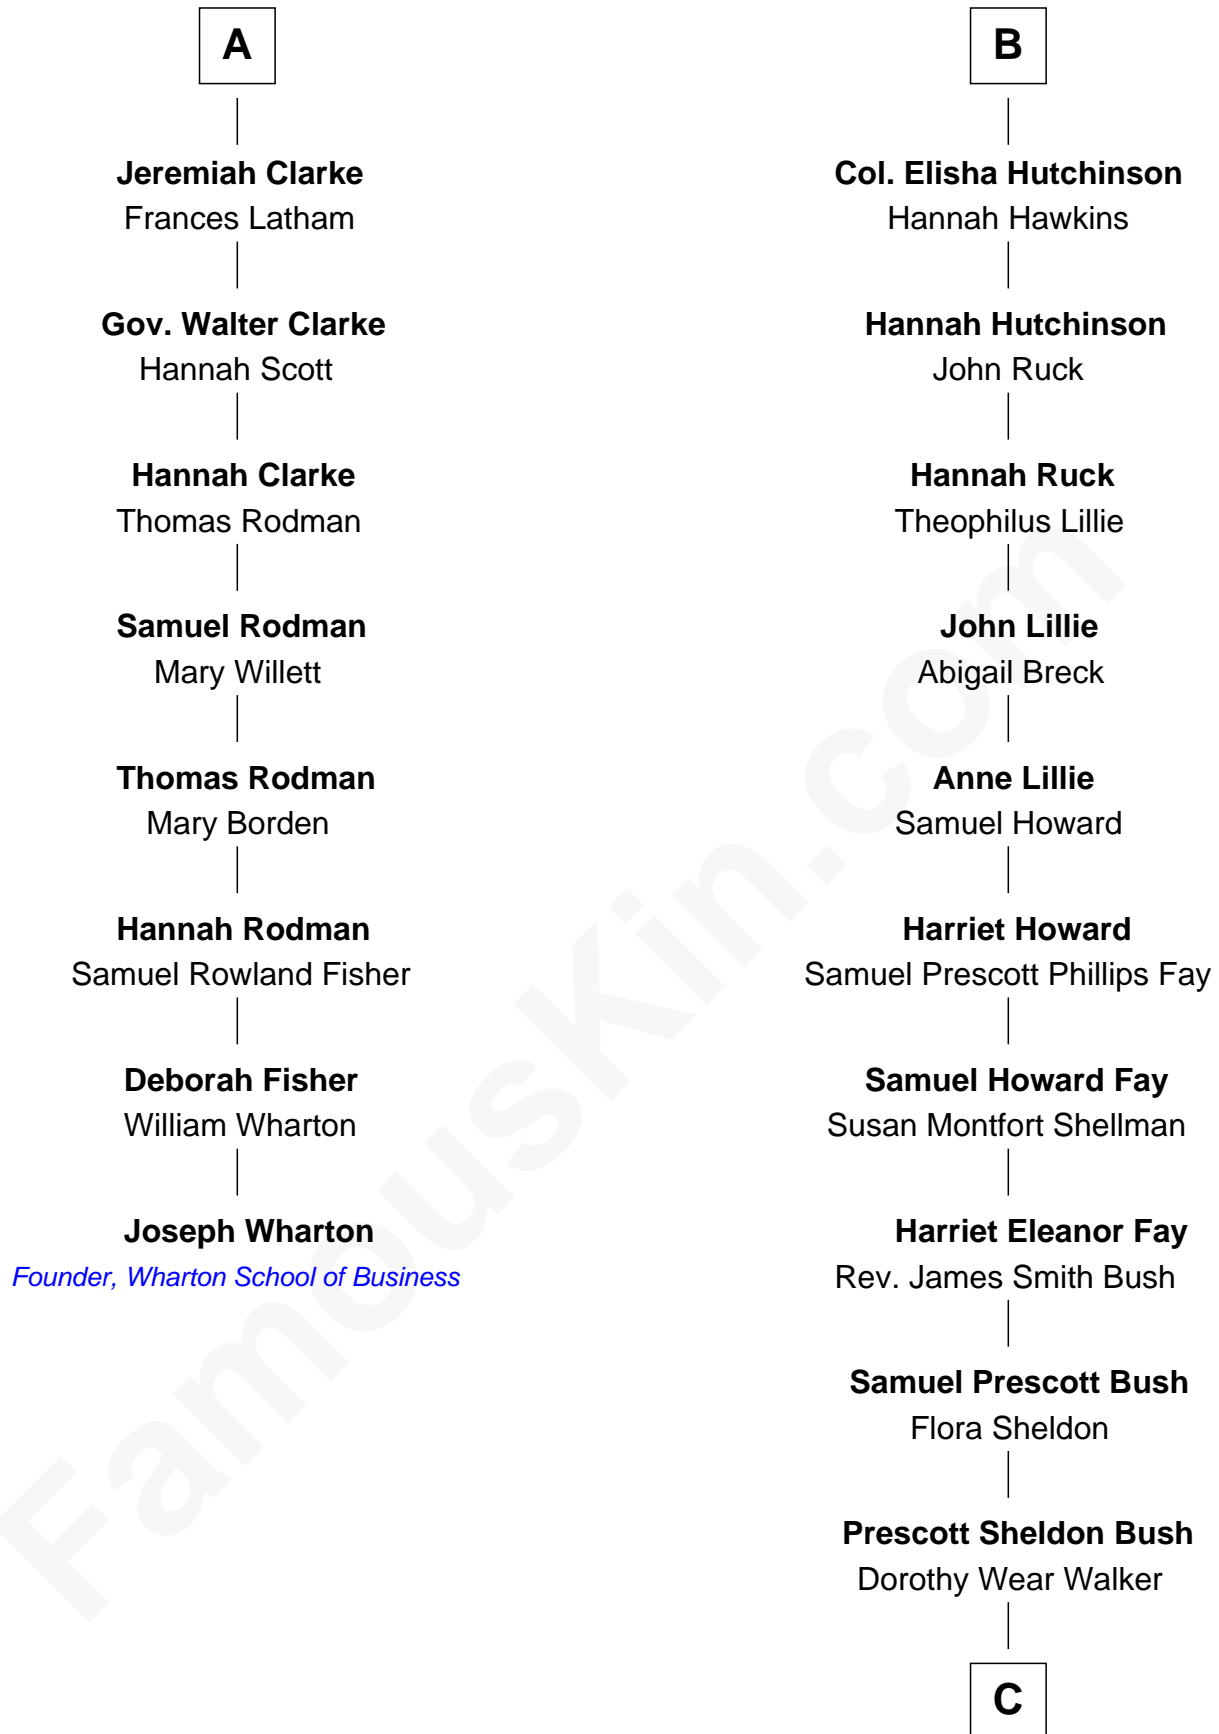

FamousKin.com

Relationship Chart of

Joseph Wharton

Founder of the Wharton School of Business

14th cousin 4 times removed of

Jeb Bush

43rd Governor of Florida

Sir Hugh Willoughby

Margaret Freville

C

George Herbert Walker Bush

Barbara Pierce

Jeb Bush

43rd Governor of Florida

FamousKin.com