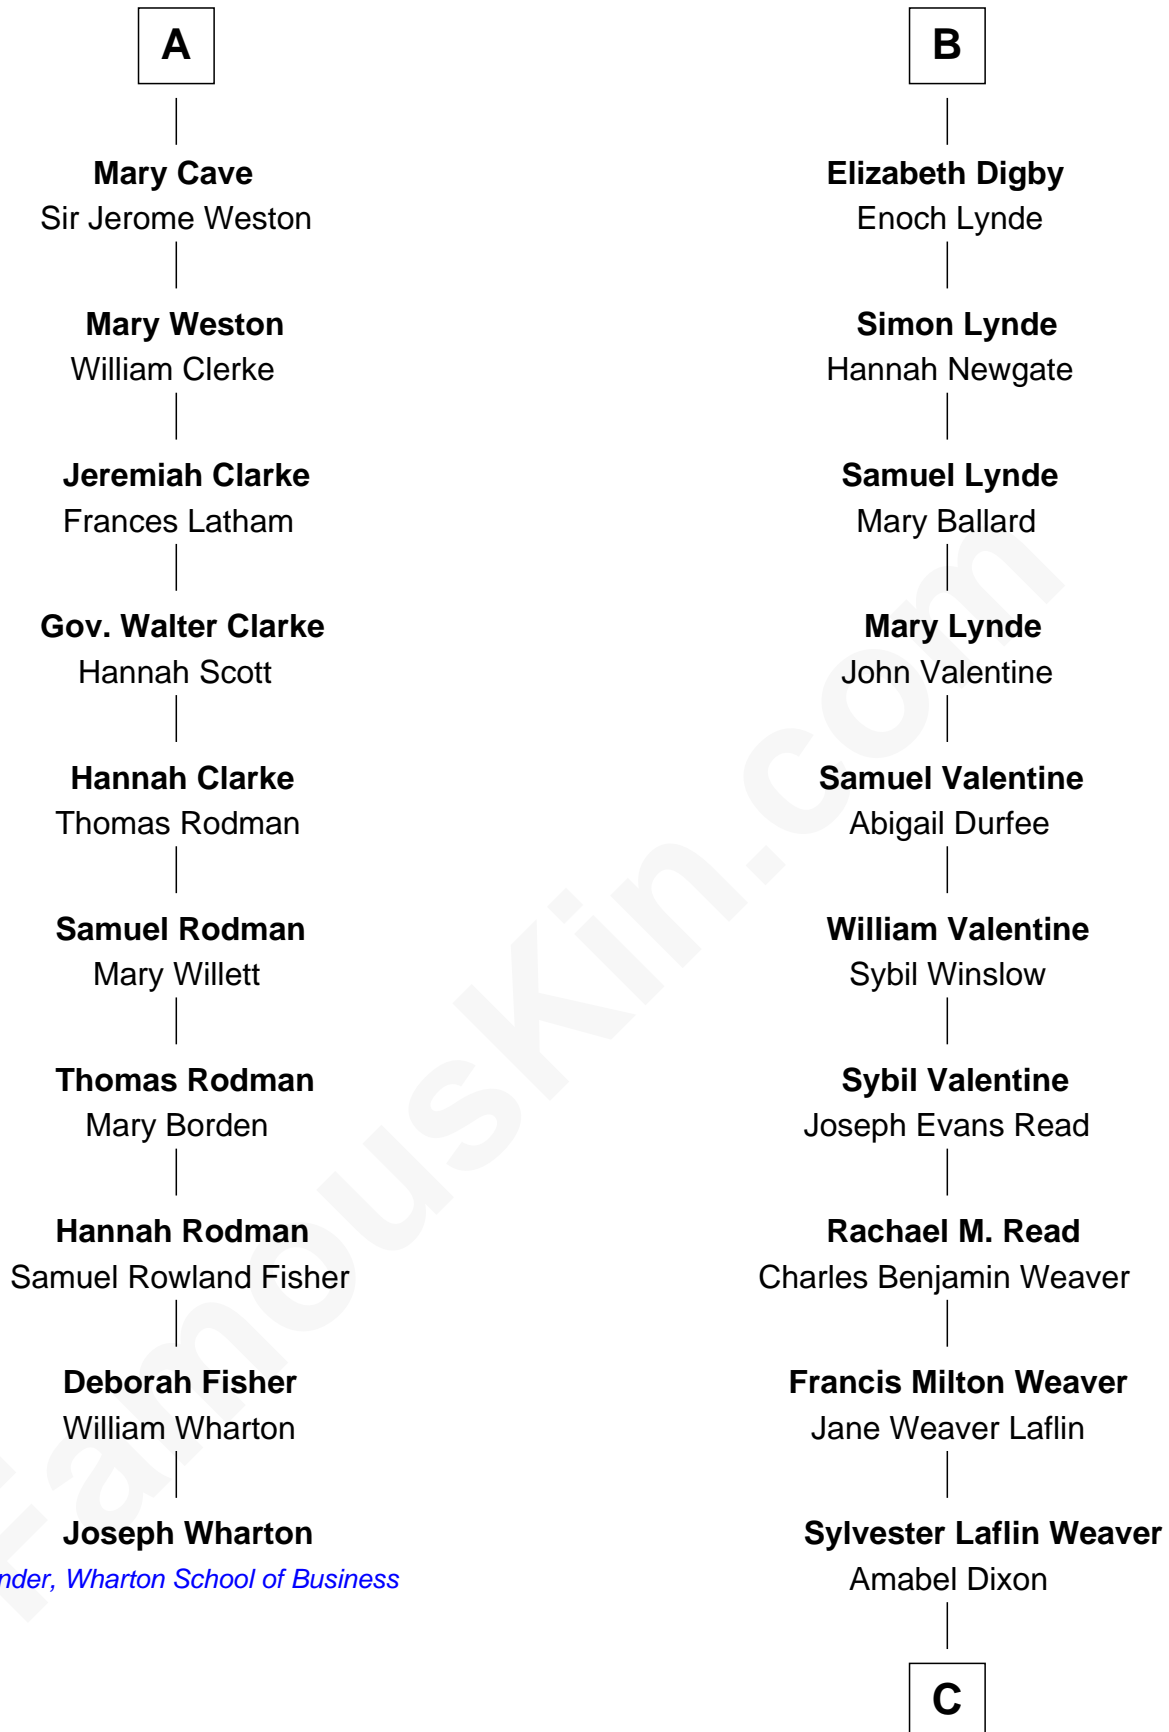

FamousKin.com

Relationship Chart of

Joseph Wharton

Founder of the Wharton School of Business

16th cousin 2 times removed of

Sigourney Weaver
Movie Actress

Sir Reynold de Grey
Eleanor le Strange

C

Sylvester Laflin Weaver
Desiree Mary Lucy Hawkins

Sigourney Weaver
Movie Actress

FamousKin.com