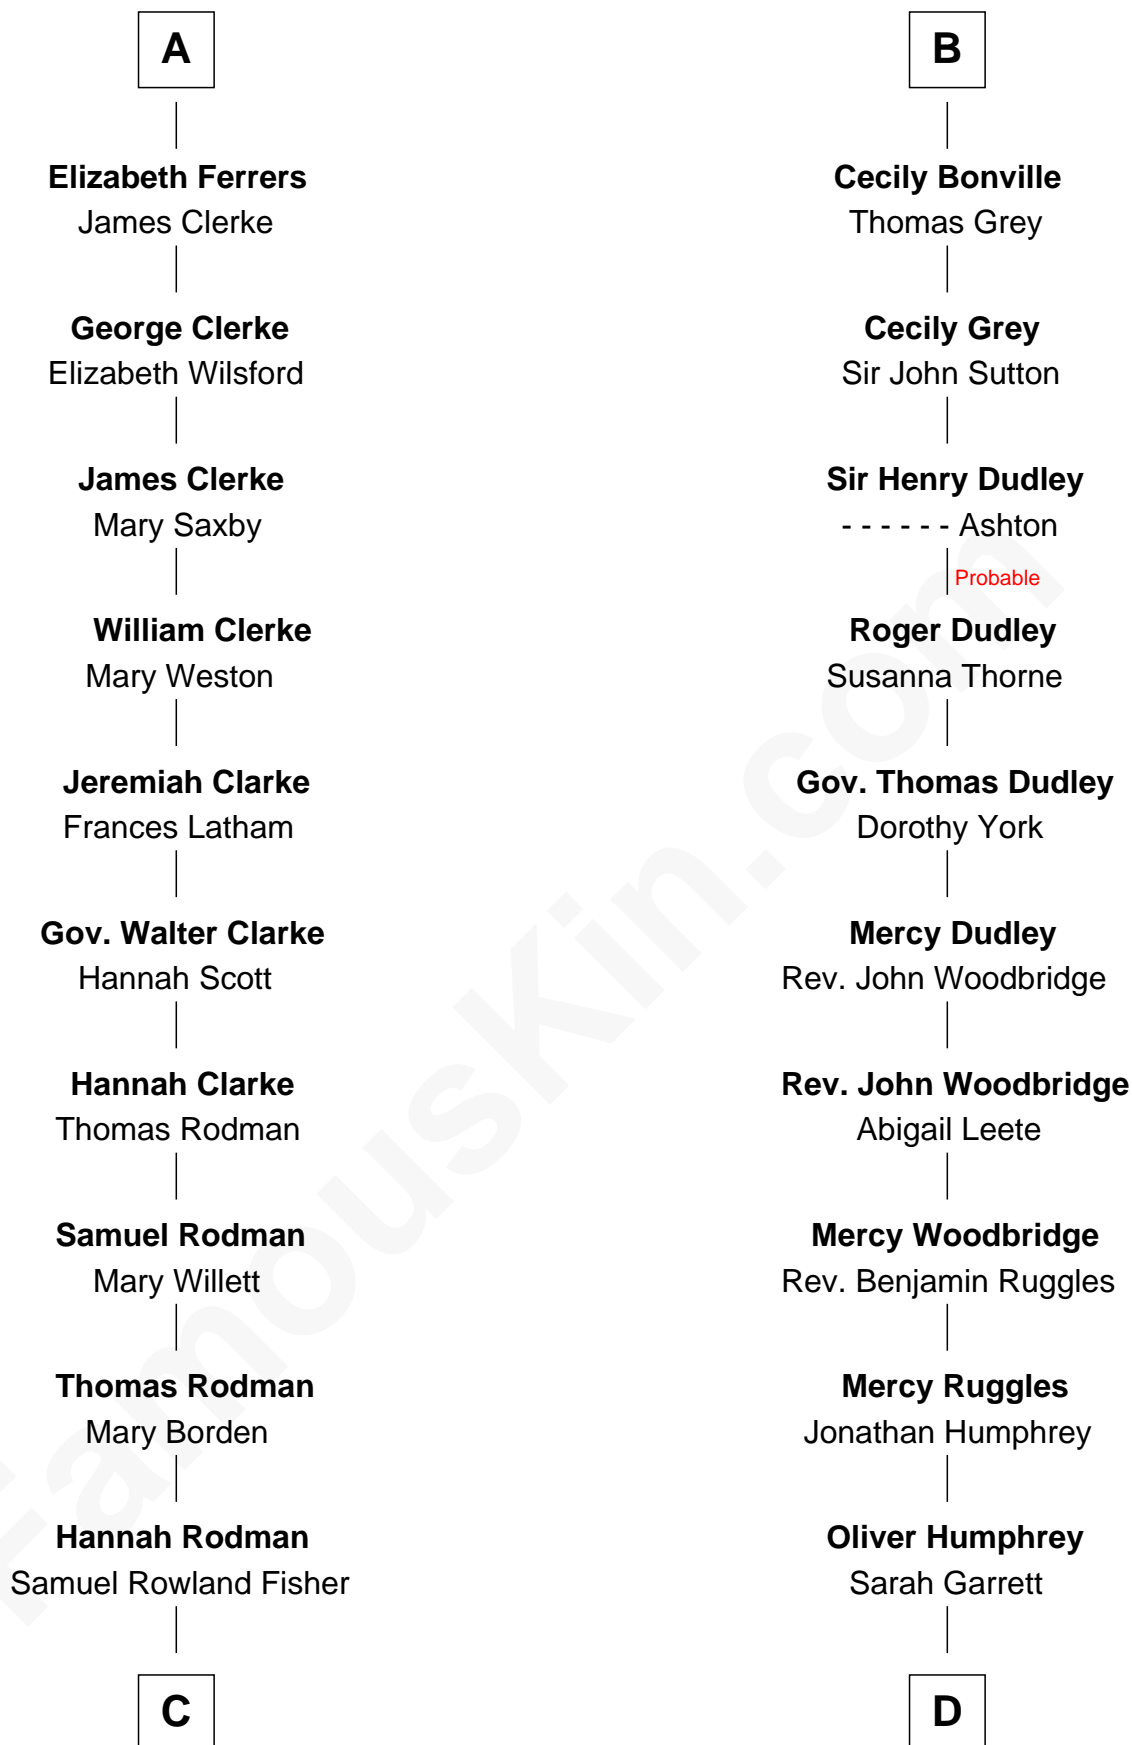

FamousKin.com

Relationship Chart of

Joseph Wharton

Founder of the Wharton School of Business

18th cousin 1 time removed of

John Brown

American Abolitionist

Sir Robert de Ros

Isabel de Aubeney

C

Deborah Fisher
William Wharton

Joseph Wharton

Founder, Wharton School of Business

D

Ruth Humphrey
Gideon Mills

Ruth Mills
Owen Brown

John Brown

American Abolitionist

FamousKin.com