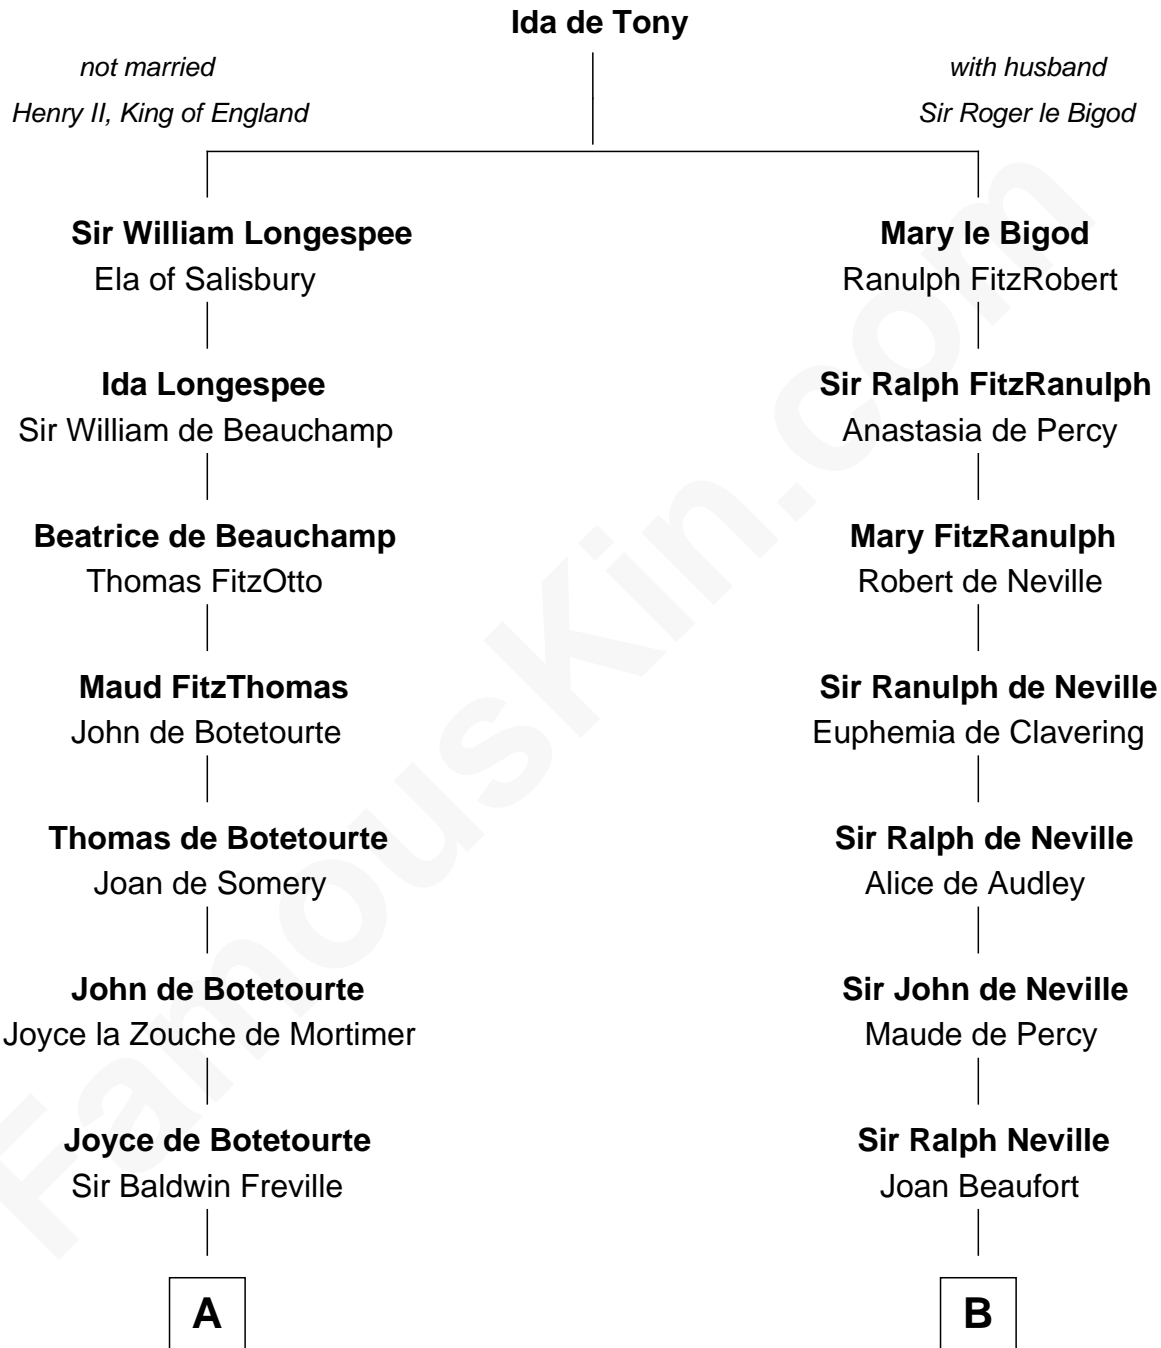

## Relationship Chart of

**Joseph Wharton**

*Founder of the Wharton School of Business*

21st cousin of

**John Brown**

*American Abolitionist*

**C**

**Samuel Rodman**

Mary Willett

**Thomas Rodman**

Mary Borden

**Hannah Rodman**

Samuel Rowland Fisher

**Deborah Fisher**

William Wharton

**Joseph Wharton**

*Founder, Wharton School of Business*

**D**

**Mercy Ruggles**

Jonathan Humphrey

**Oliver Humphrey**

Sarah Garrett

**Ruth Humphrey**

Gideon Mills