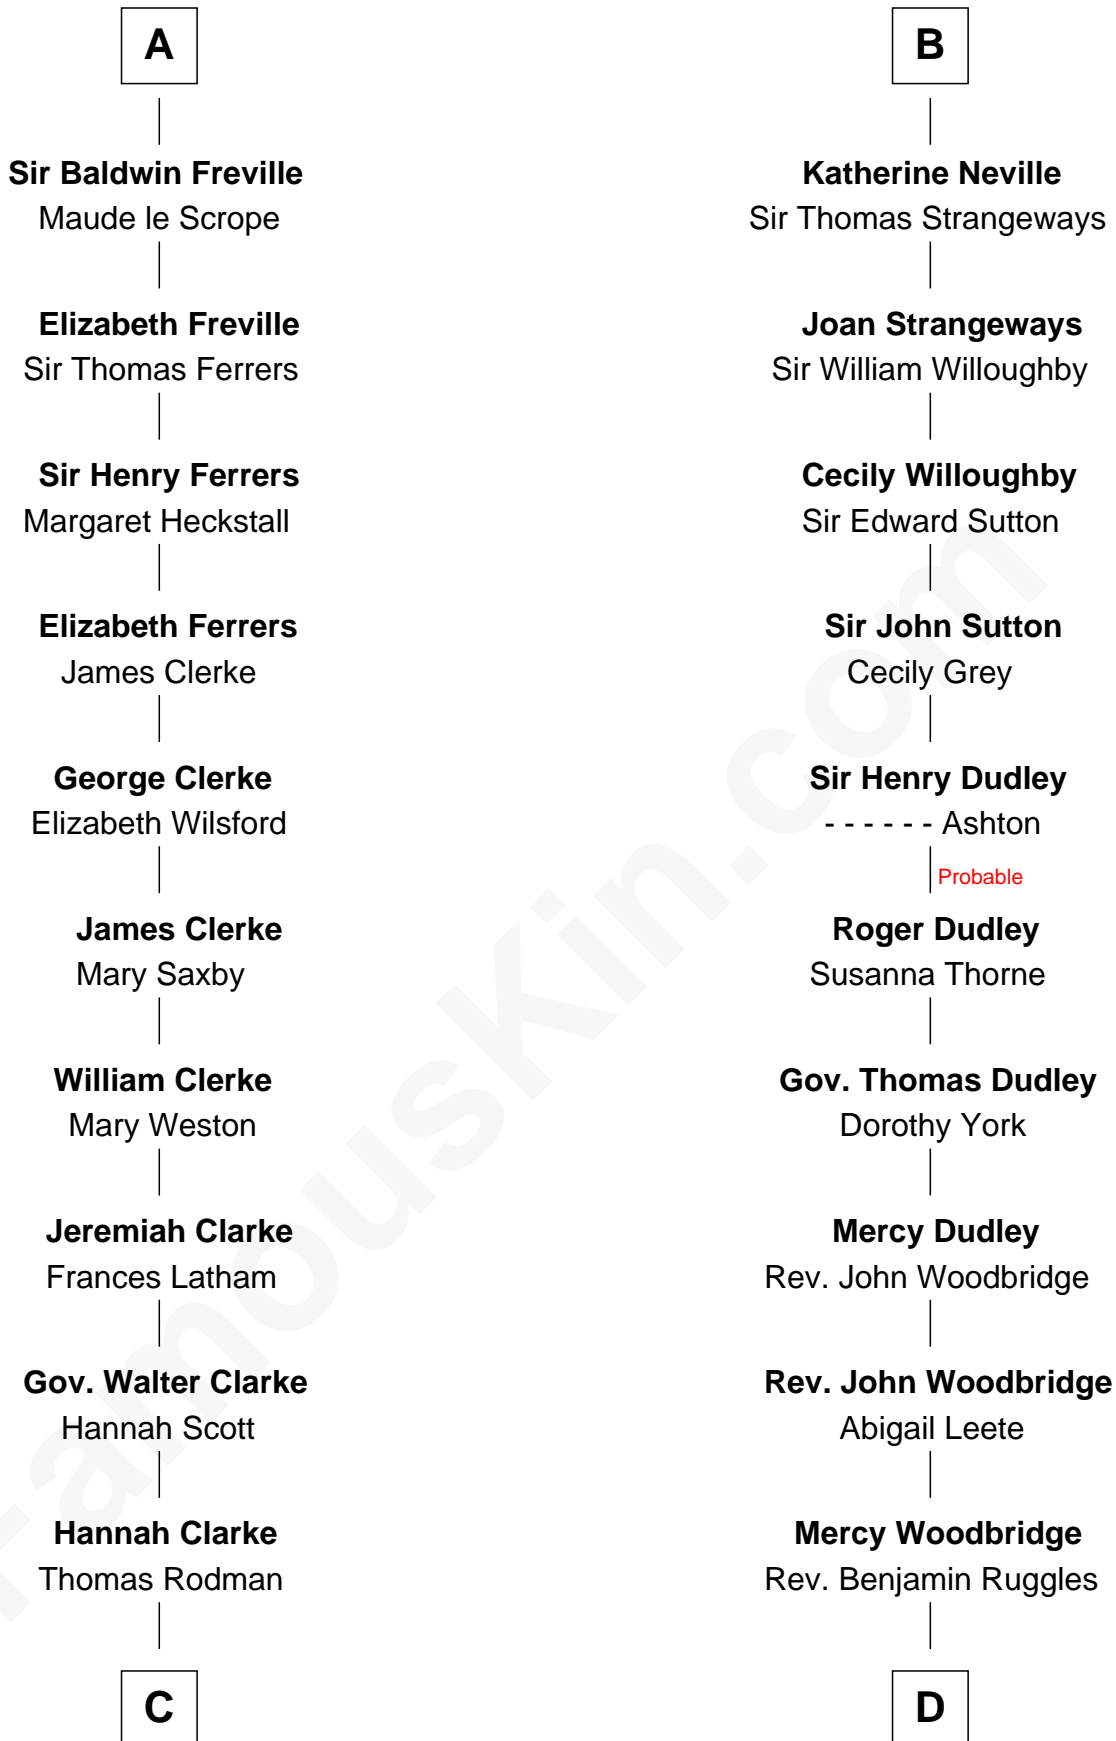

## Relationship Chart of

**Joseph Wharton**

*Founder of the Wharton School of Business*

21st cousin of

**John Brown**

*American Abolitionist*

**C**

**Samuel Rodman**

Mary Willett

**Thomas Rodman**

Mary Borden

**Hannah Rodman**

Samuel Rowland Fisher

**Deborah Fisher**

William Wharton

**Joseph Wharton**

*Founder, Wharton School of Business*

**D**

**Mercy Ruggles**

Jonathan Humphrey

**Oliver Humphrey**

Sarah Garrett

**Ruth Humphrey**

Gideon Mills