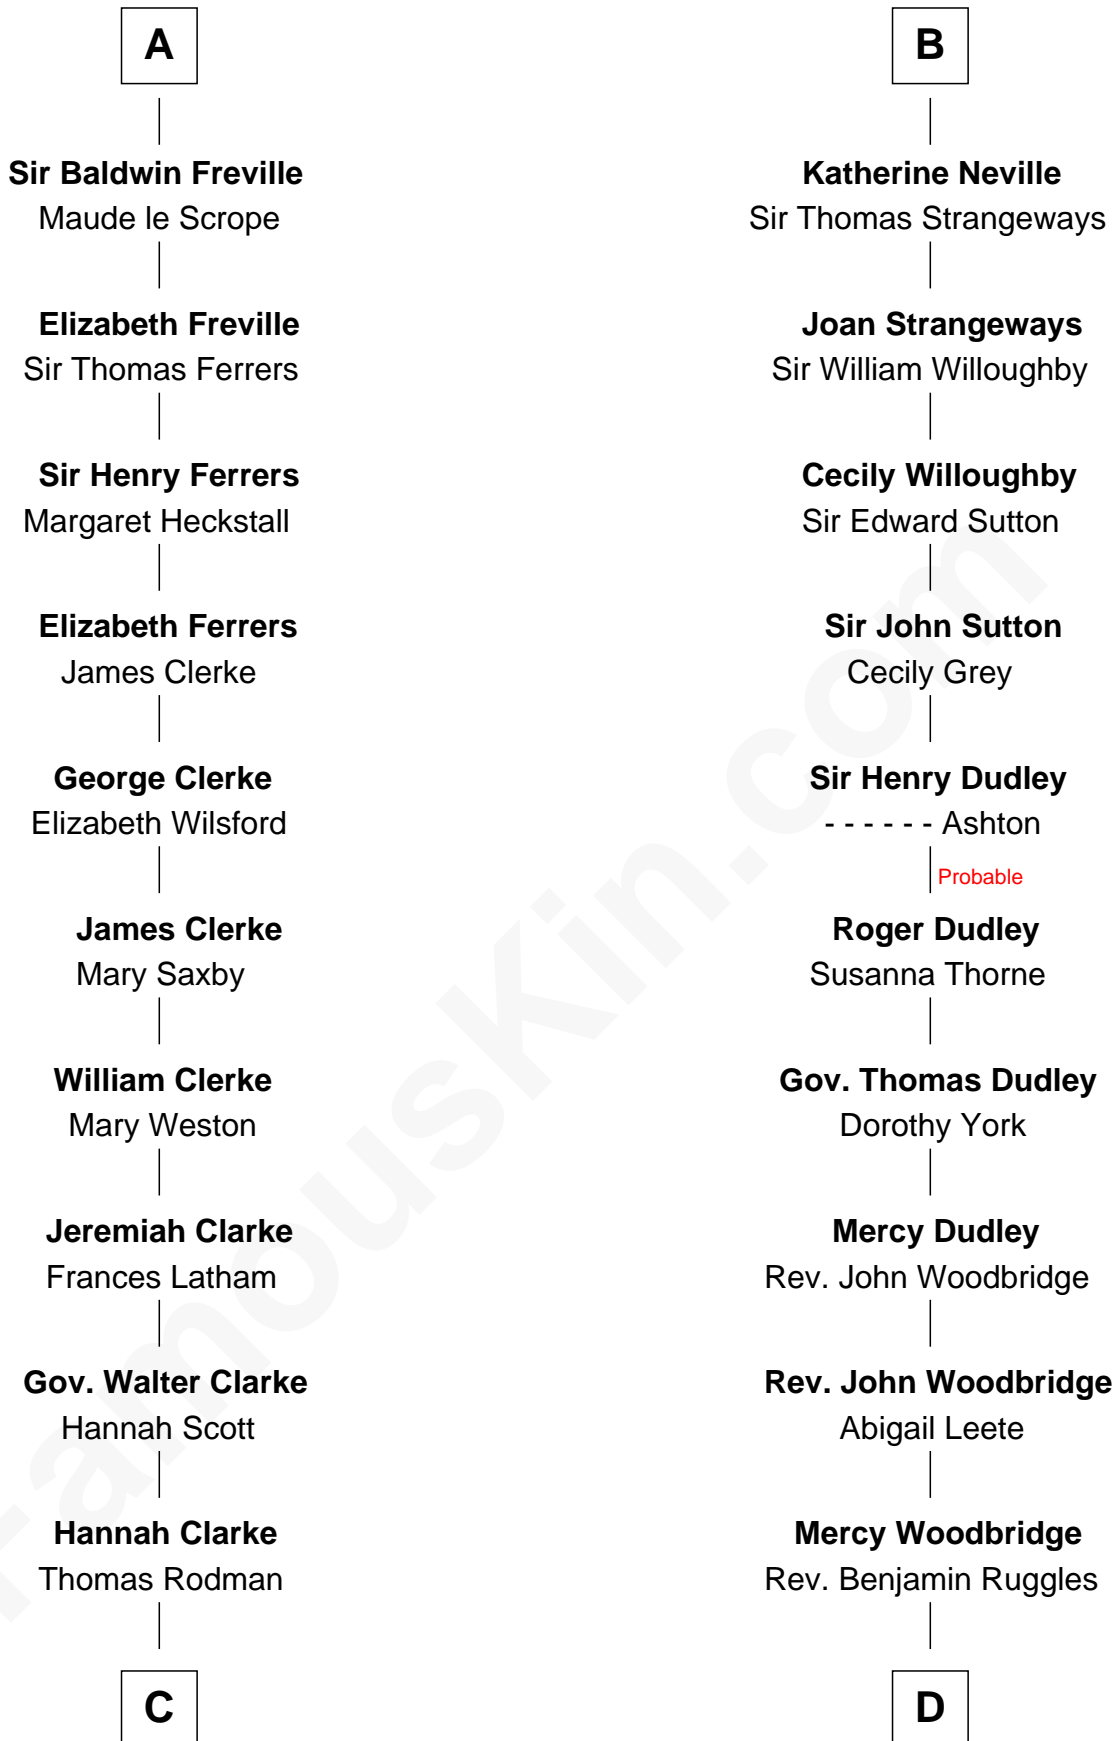

FamousKin.com

Relationship Chart of

Joseph Wharton

Founder of the Wharton School of Business

21st cousin of

John Brown

American Abolitionist

William FitzPatrick

Eleonore de Vitre

C

Samuel Rodman

Mary Willett

Thomas Rodman

Mary Borden

Hannah Rodman

Samuel Rowland Fisher

Deborah Fisher

William Wharton

Joseph Wharton

Founder, Wharton School of Business

D

Mercy Ruggles

Jonathan Humphrey

Oliver Humphrey