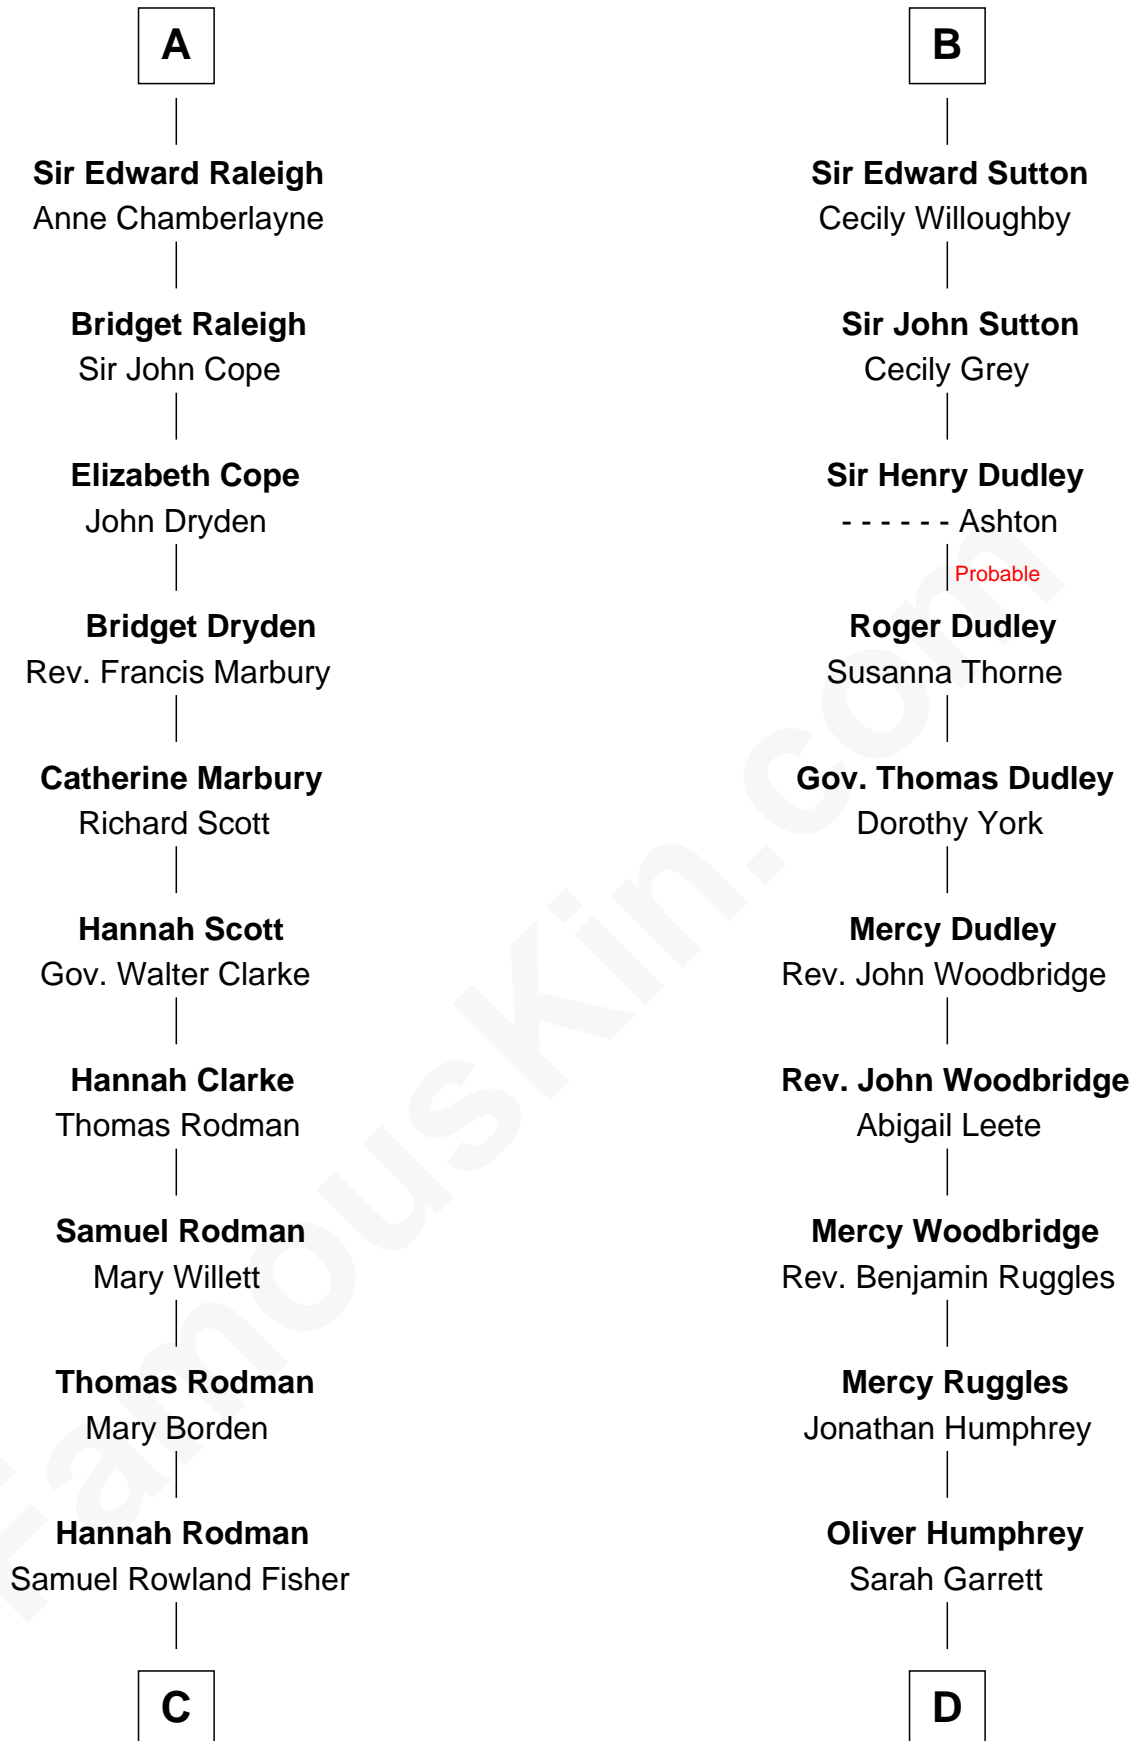

FamousKin.com

Relationship Chart of

Joseph Wharton

Founder of the Wharton School of Business

18th cousin 1 time removed of

John Brown

American Abolitionist

Sir Hugh le Despencer
Isabella de Beauchamp

Hugh le Despencer
Eleanor de Clare

Sir Edward le Despencer
Anne de Ferrers

Edward Despencer
Elizabeth Burghersh

Margaret Despencer
Robert de Ferrers

Phillippa Ferrers
Sir Thomas Greene

Elizabeth Greene
William Raleigh

Sir Edward Raleigh
Margaret Verney

A

Sir Philip le Despencer
Margaret de Goushill

Sir Philip le Despencer
Joan de Cobham

Sir Philip le Despencer
Elizabeth - - - - -

Alice le Despenser
Sir John Sutton

Sir John Sutton
Constance Blount

Sir John Sutton
Elizabeth Berkeley

Sir Edmund Sutton
Joyce Tiptoft

B

C

Deborah Fisher
William Wharton

Joseph Wharton

Founder, Wharton School of Business

D