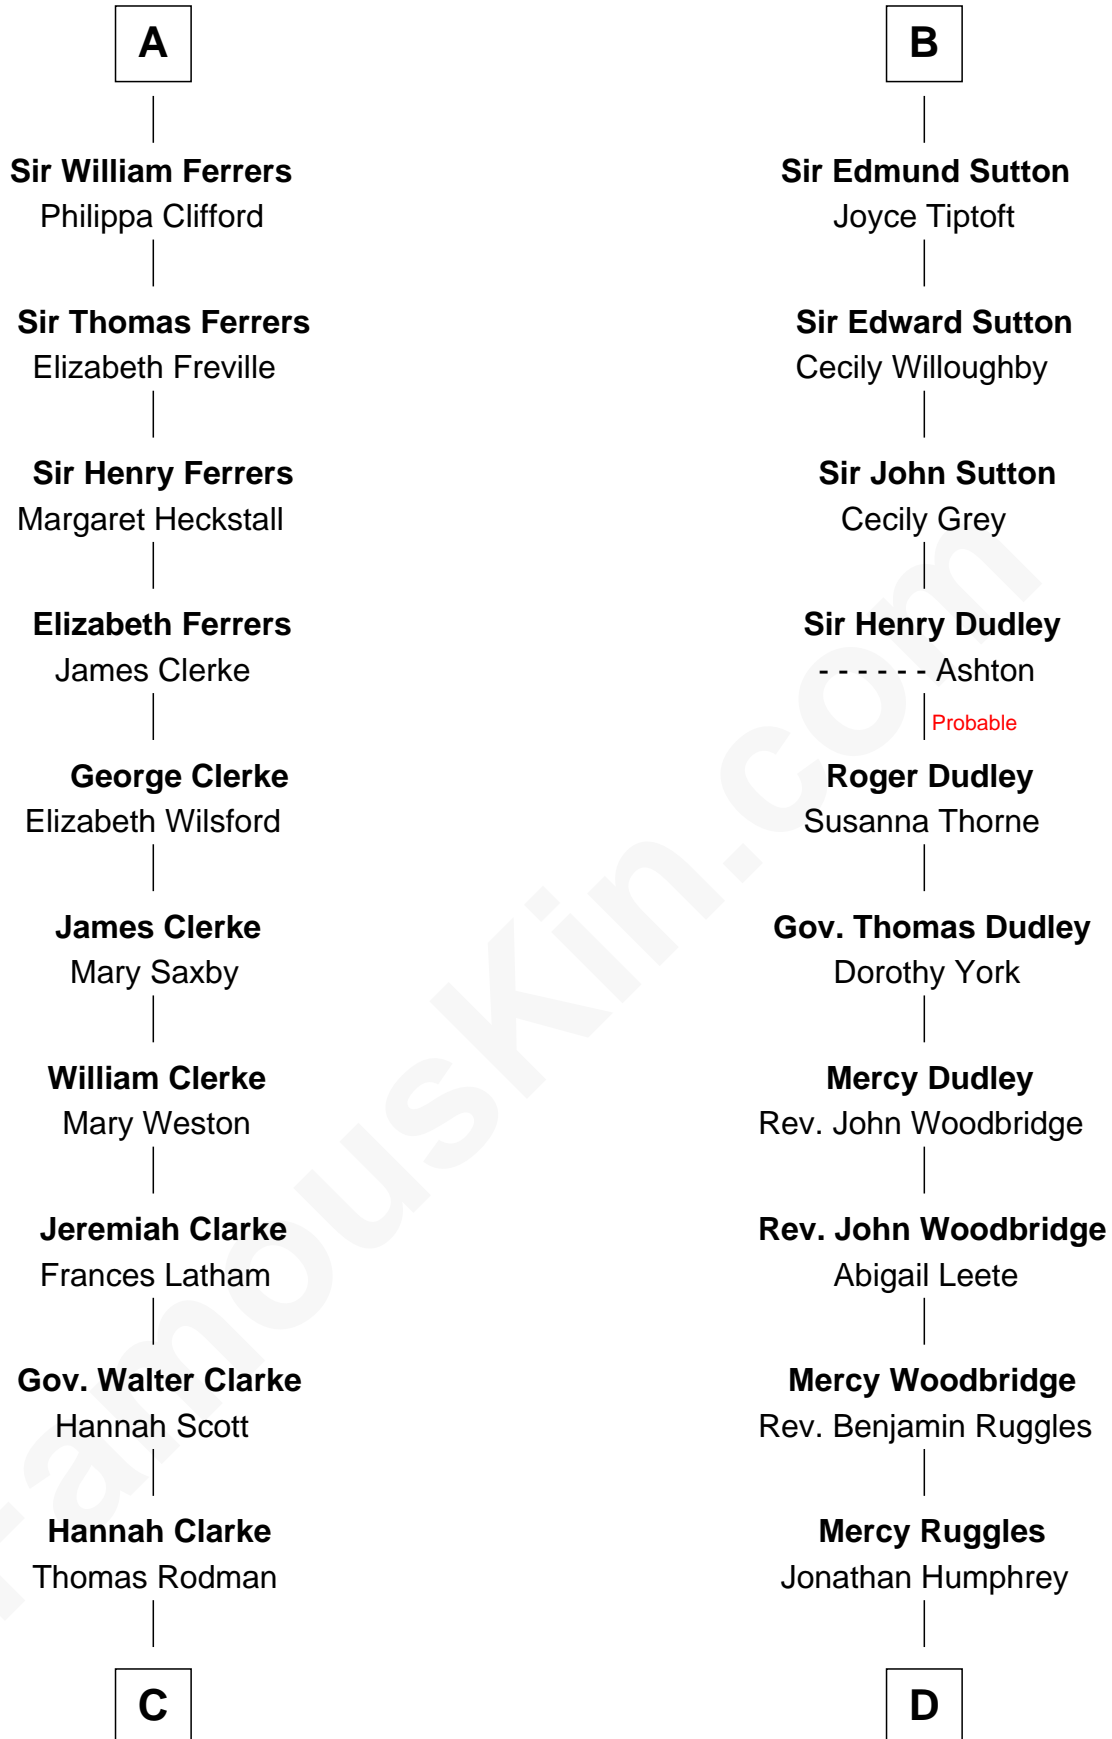

## Relationship Chart of

### Joseph Wharton

*Founder of the Wharton School of Business*

20th cousin 1 time removed of

**John Brown**

*American Abolitionist*

**Reginald de Braiose**

**C**

**Samuel Rodman**

Mary Willett

**Thomas Rodman**

Mary Borden

**Hannah Rodman**

Samuel Rowland Fisher

**Deborah Fisher**

William Wharton

**Joseph Wharton**

*Founder, Wharton School of Business*

**D**

**Oliver Humphrey**

Sarah Garrett

**Ruth Humphrey**

Gideon Mills

**Ruth Mills**

Owen Brown