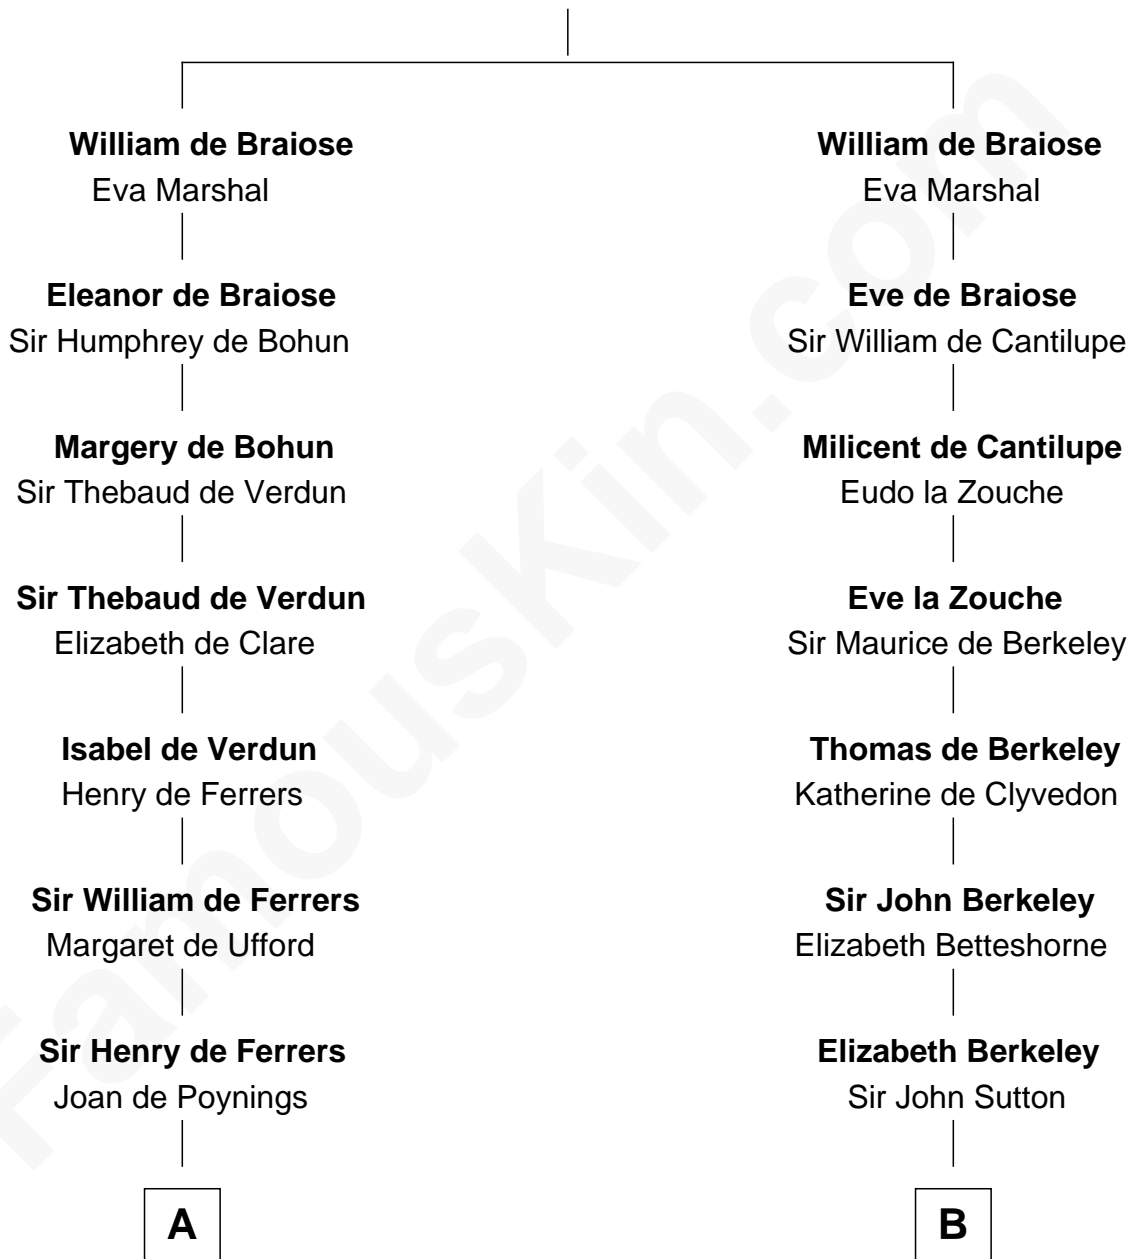

## Relationship Chart of

### Joseph Wharton

*Founder of the Wharton School of Business*

20th cousin 1 time removed of

**John Brown**

*American Abolitionist*

**Reginald de Braiose**

**C**

**Samuel Rodman**

Mary Willett

**Thomas Rodman**

Mary Borden

**Hannah Rodman**

Samuel Rowland Fisher

**Deborah Fisher**

William Wharton

**Joseph Wharton**