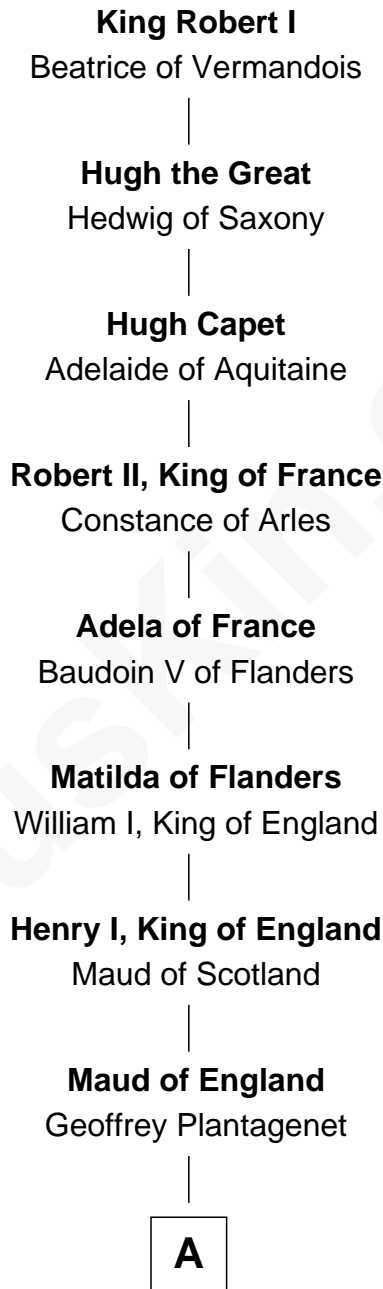

FamousKin.com

Relationship Chart of

Joseph Wharton

Founder of the Wharton School of Business

28th Great-grandson of

King Robert I
King of France

A

Henry II, King of England

Ida de Tony

Sir William Longespee

Ela of Salisbury

Ida Longespee

Sir William de Beauchamp

Beatrice de Beauchamp

Thomas FitzOtto

Maud FitzThomas

John de Botetourte

Thomas de Botetourte

Joan de Somery

John de Botetourte

Joyce la Zouche de Mortimer

Joyce de Botetourte

Sir Baldwin Freville

Sir Baldwin Freville