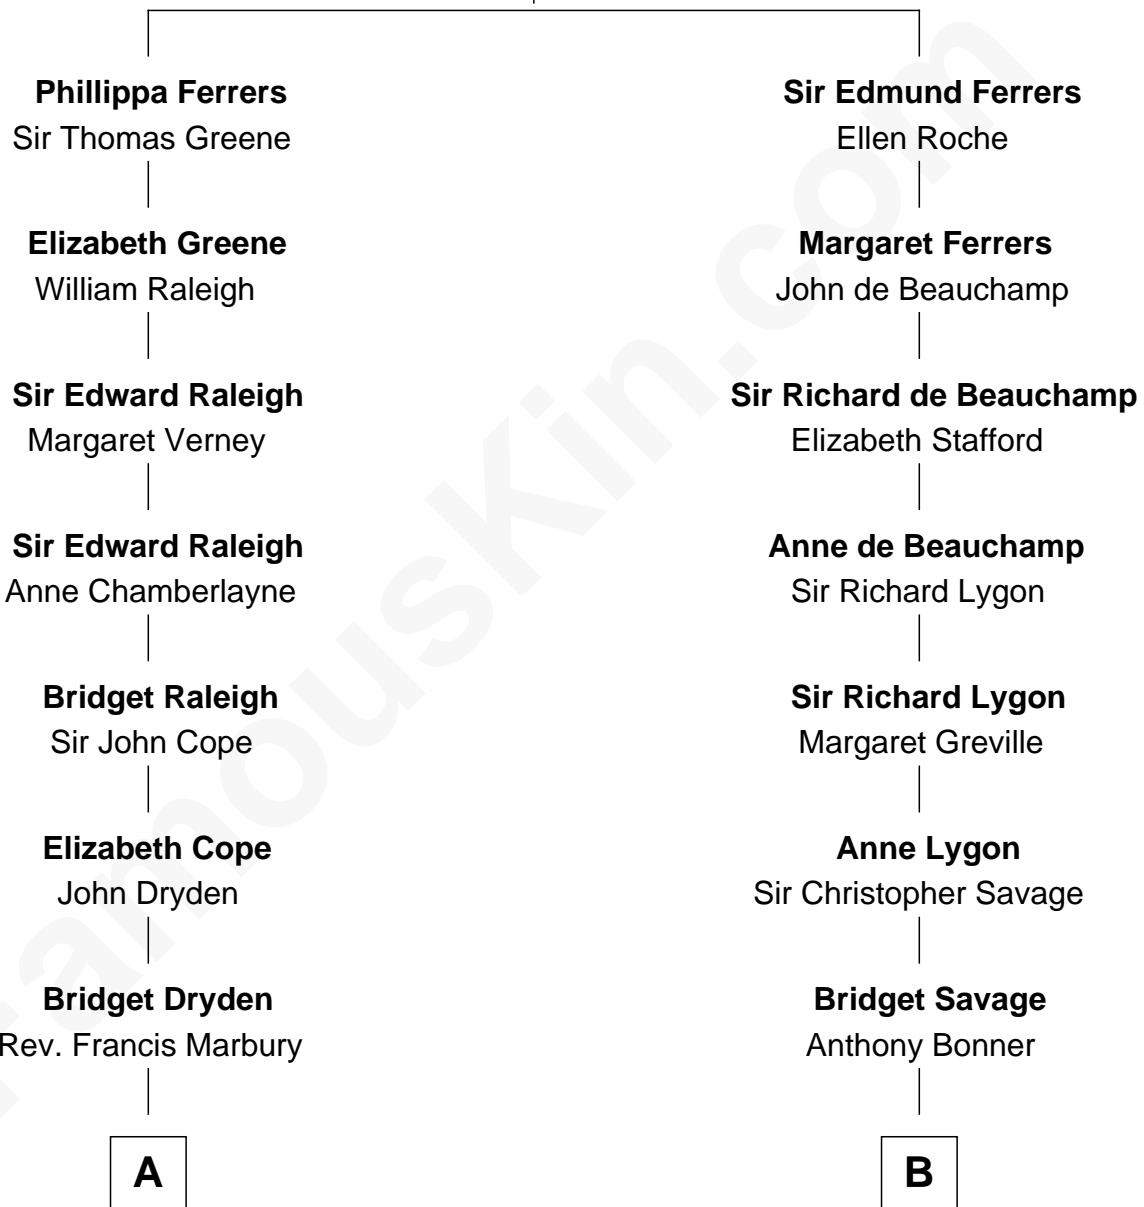

FamousKin.com

Relationship Chart of

Joseph Wharton

Founder of the Wharton School of Business

14th cousin 4 times removed of

Thomas Pynchon
American Novelist

Robert de Ferrers
Margaret Despencer

C

Thomas Ruggles Pynchon
Catherine Frances Bennett

Thomas Pynchon
Novelist

FamousKin.com