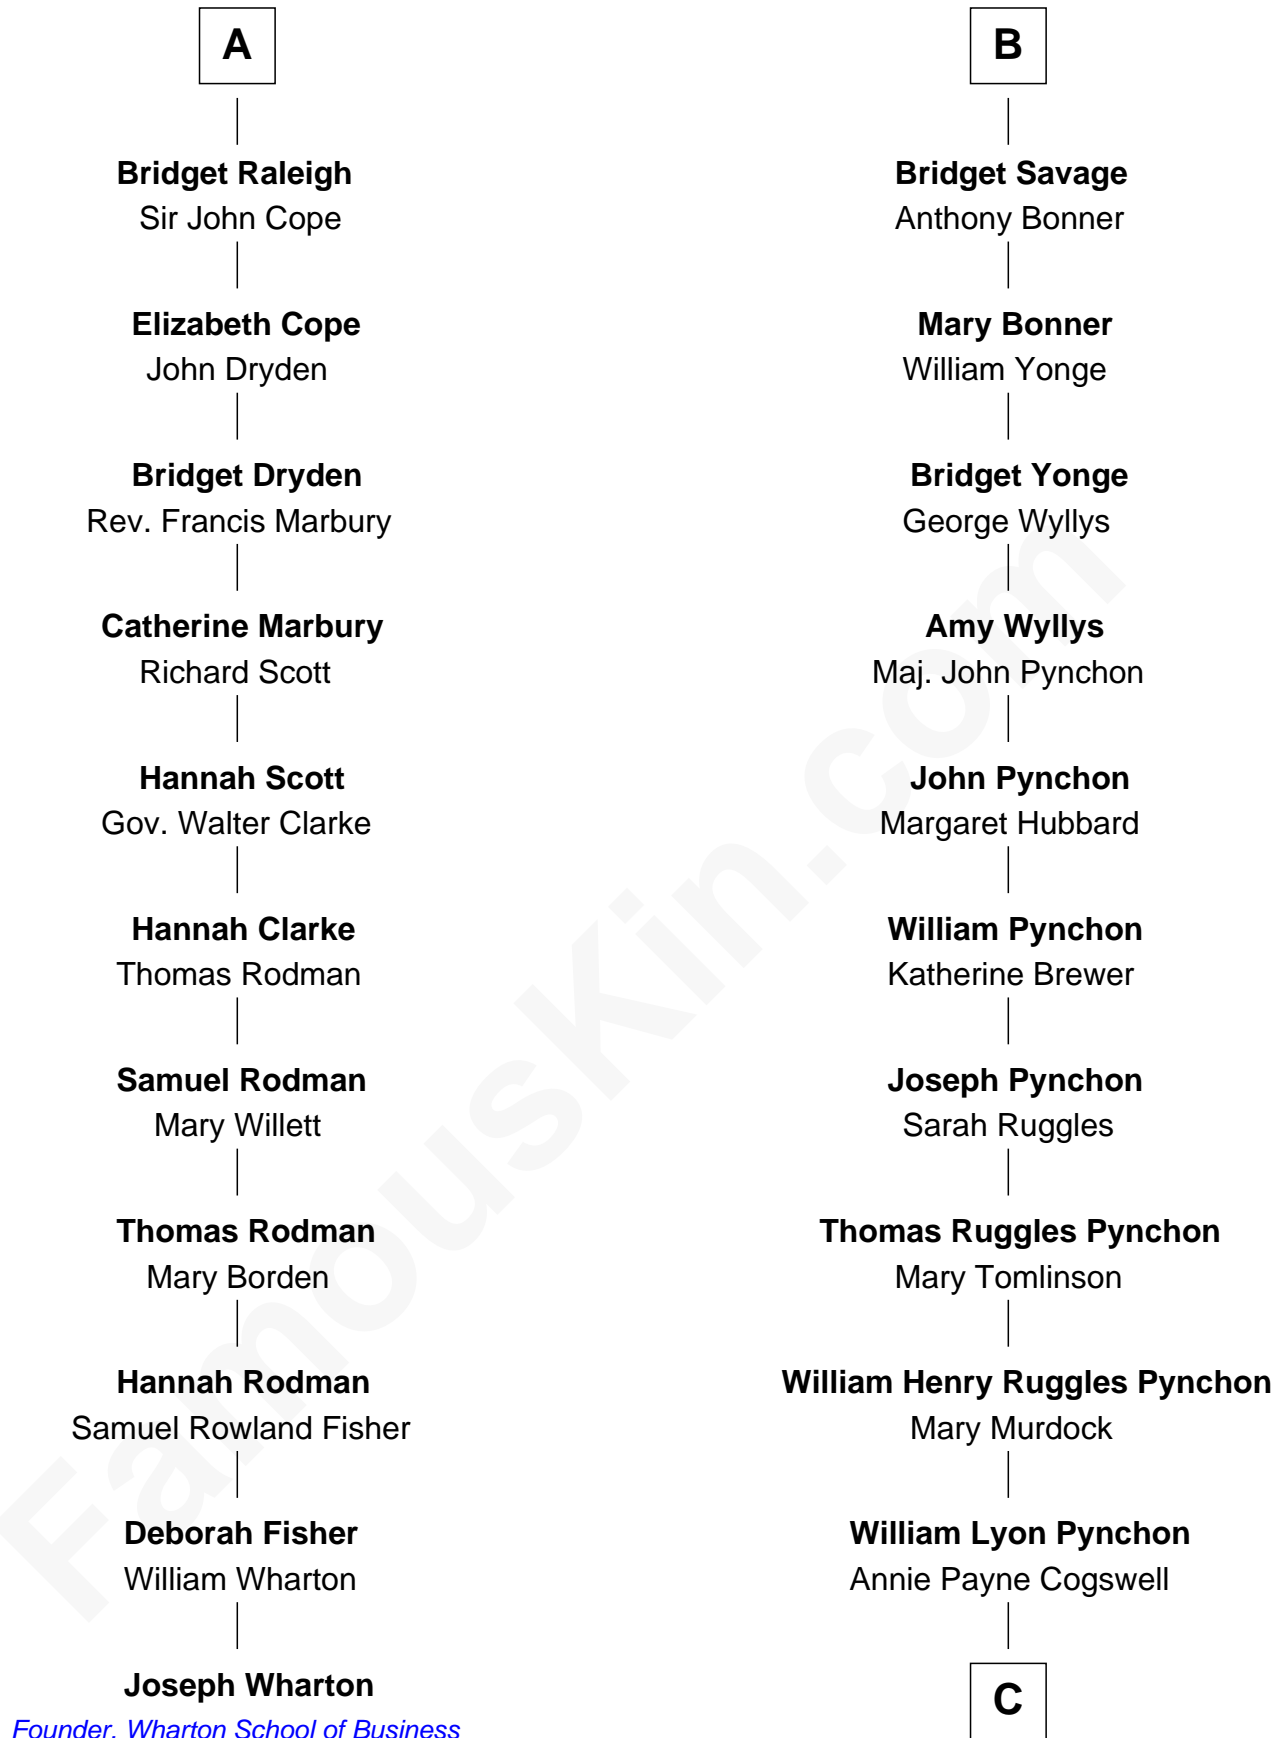

FamousKin.com

Relationship Chart of

Joseph Wharton

Founder of the Wharton School of Business

17th cousin 2 times removed of

Thomas Pynchon
American Novelist

Edmund Fitzalan
Alice de Warenne

C

William Henry Chichele Pynchon

Carrie Susan Moyses

Thomas Ruggles Pynchon

Catherine Frances Bennett

Thomas Pynchon

Novelist

FamousKin.com