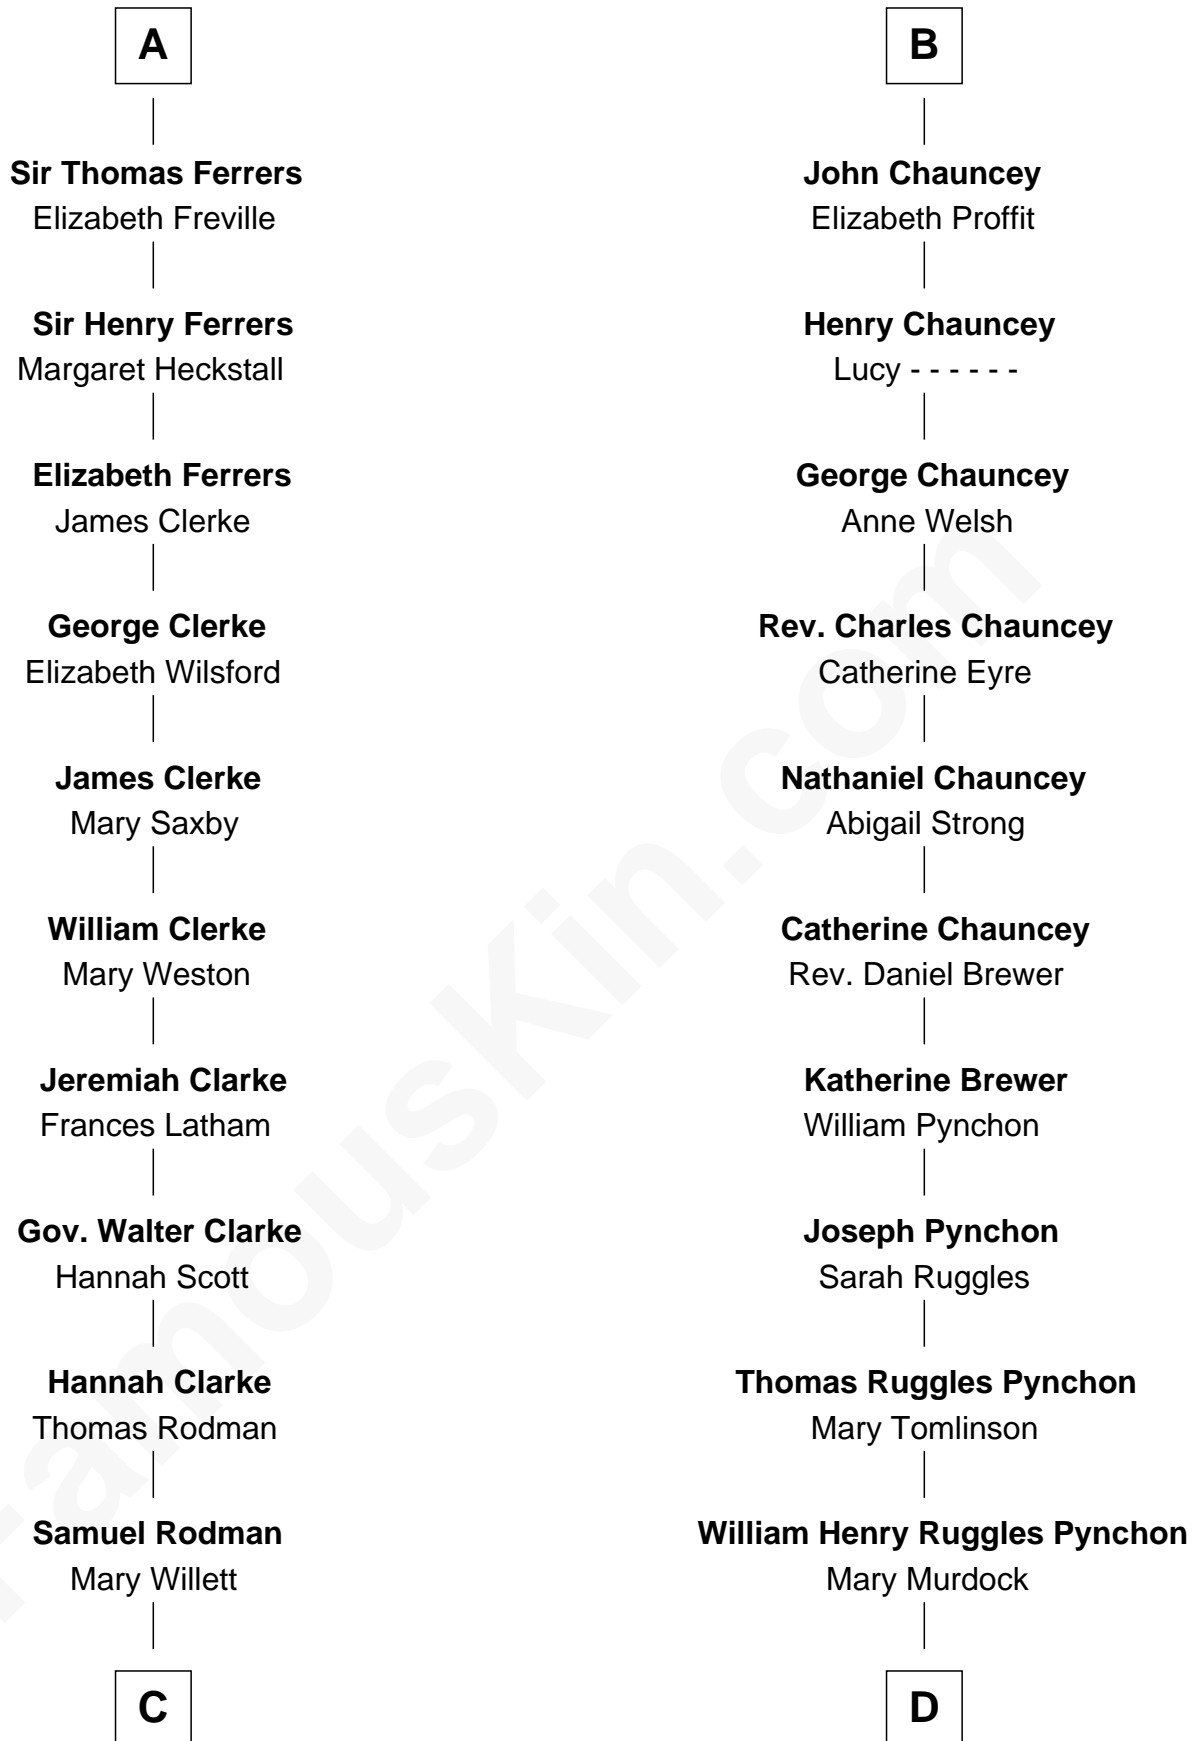

FamousKin.com Relationship Chart of

Joseph Wharton

Founder of the Wharton School of Business

20th cousin of

Thomas Pynchon

American Novelist

Sir William de Ferrers

Agnes of Chester

C

Thomas Rodman

Mary Borden

Hannah Rodman

Samuel Rowland Fisher

Deborah Fisher

William Wharton

Joseph Wharton