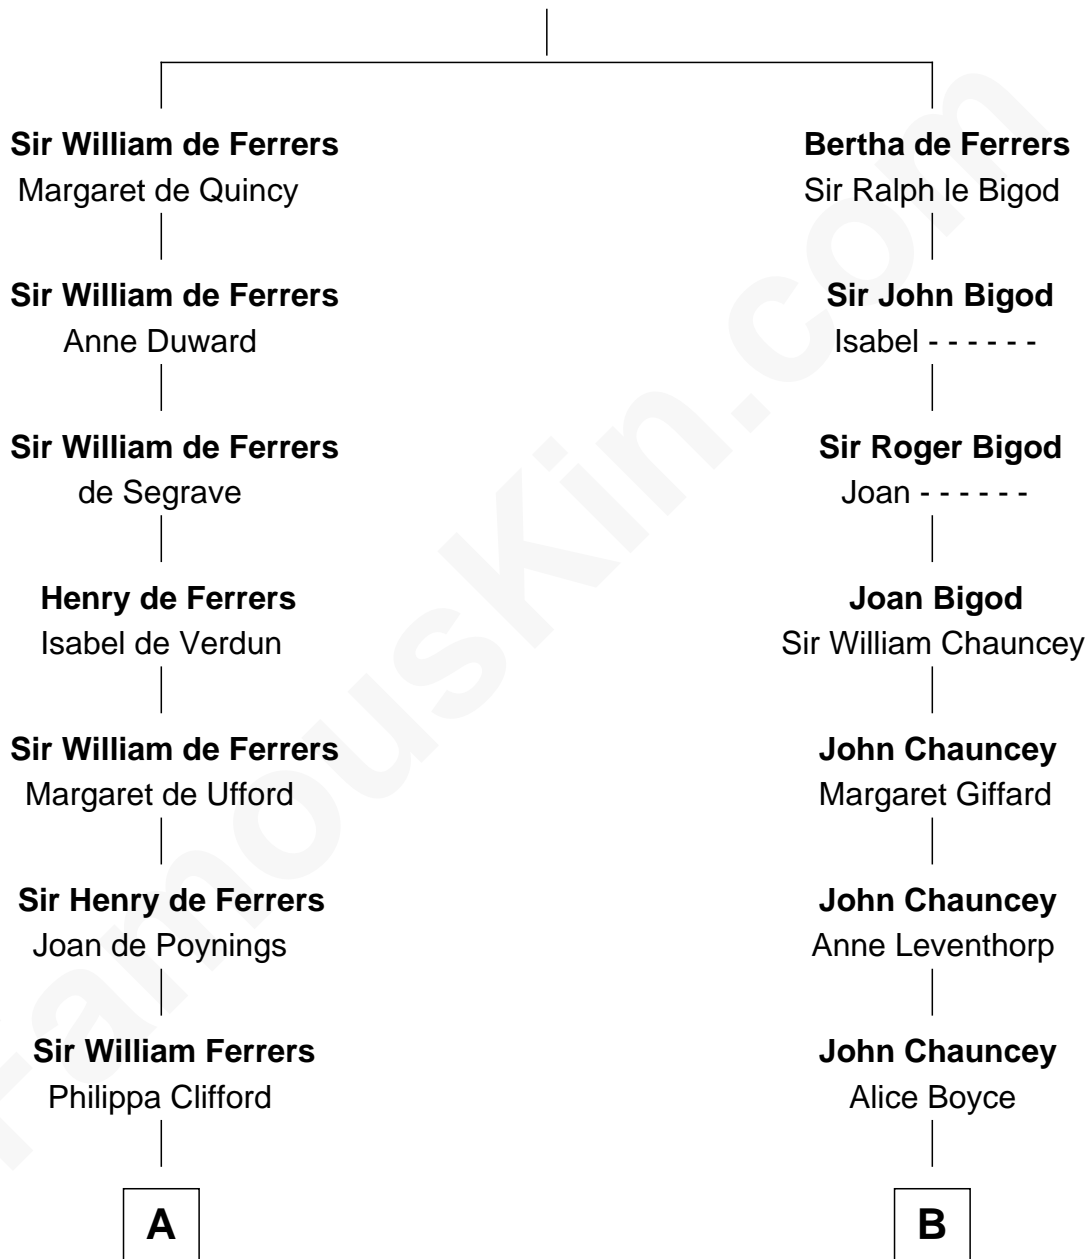

FamousKin.com Relationship Chart of

Joseph Wharton

Founder of the Wharton School of Business

20th cousin of

Thomas Pynchon

American Novelist

Sir William de Ferrers

Agnes of Chester

C

Thomas Rodman

Mary Borden

Hannah Rodman

Samuel Rowland Fisher

Deborah Fisher

William Wharton

Joseph Wharton