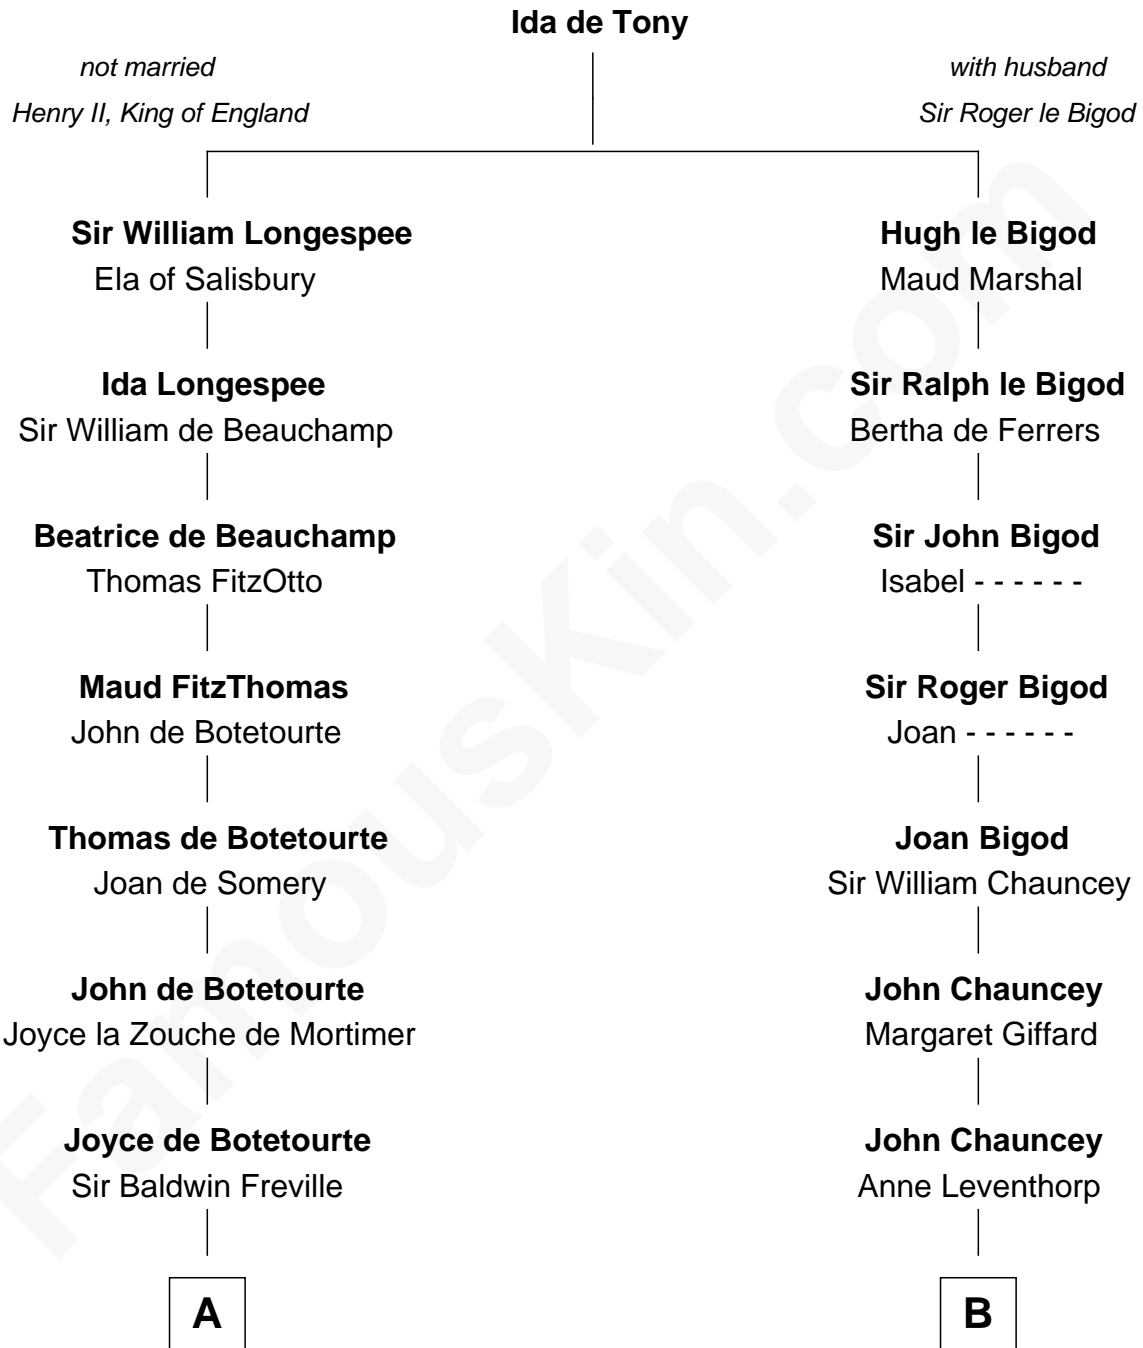

FamousKin.com Relationship Chart of

Joseph Wharton

Founder of the Wharton School of Business

21st cousin of

Thomas Pynchon

American Novelist

C

Samuel Rodman

Mary Willett

Thomas Rodman

Mary Borden

Hannah Rodman

Samuel Rowland Fisher

Deborah Fisher

William Wharton

Joseph Wharton