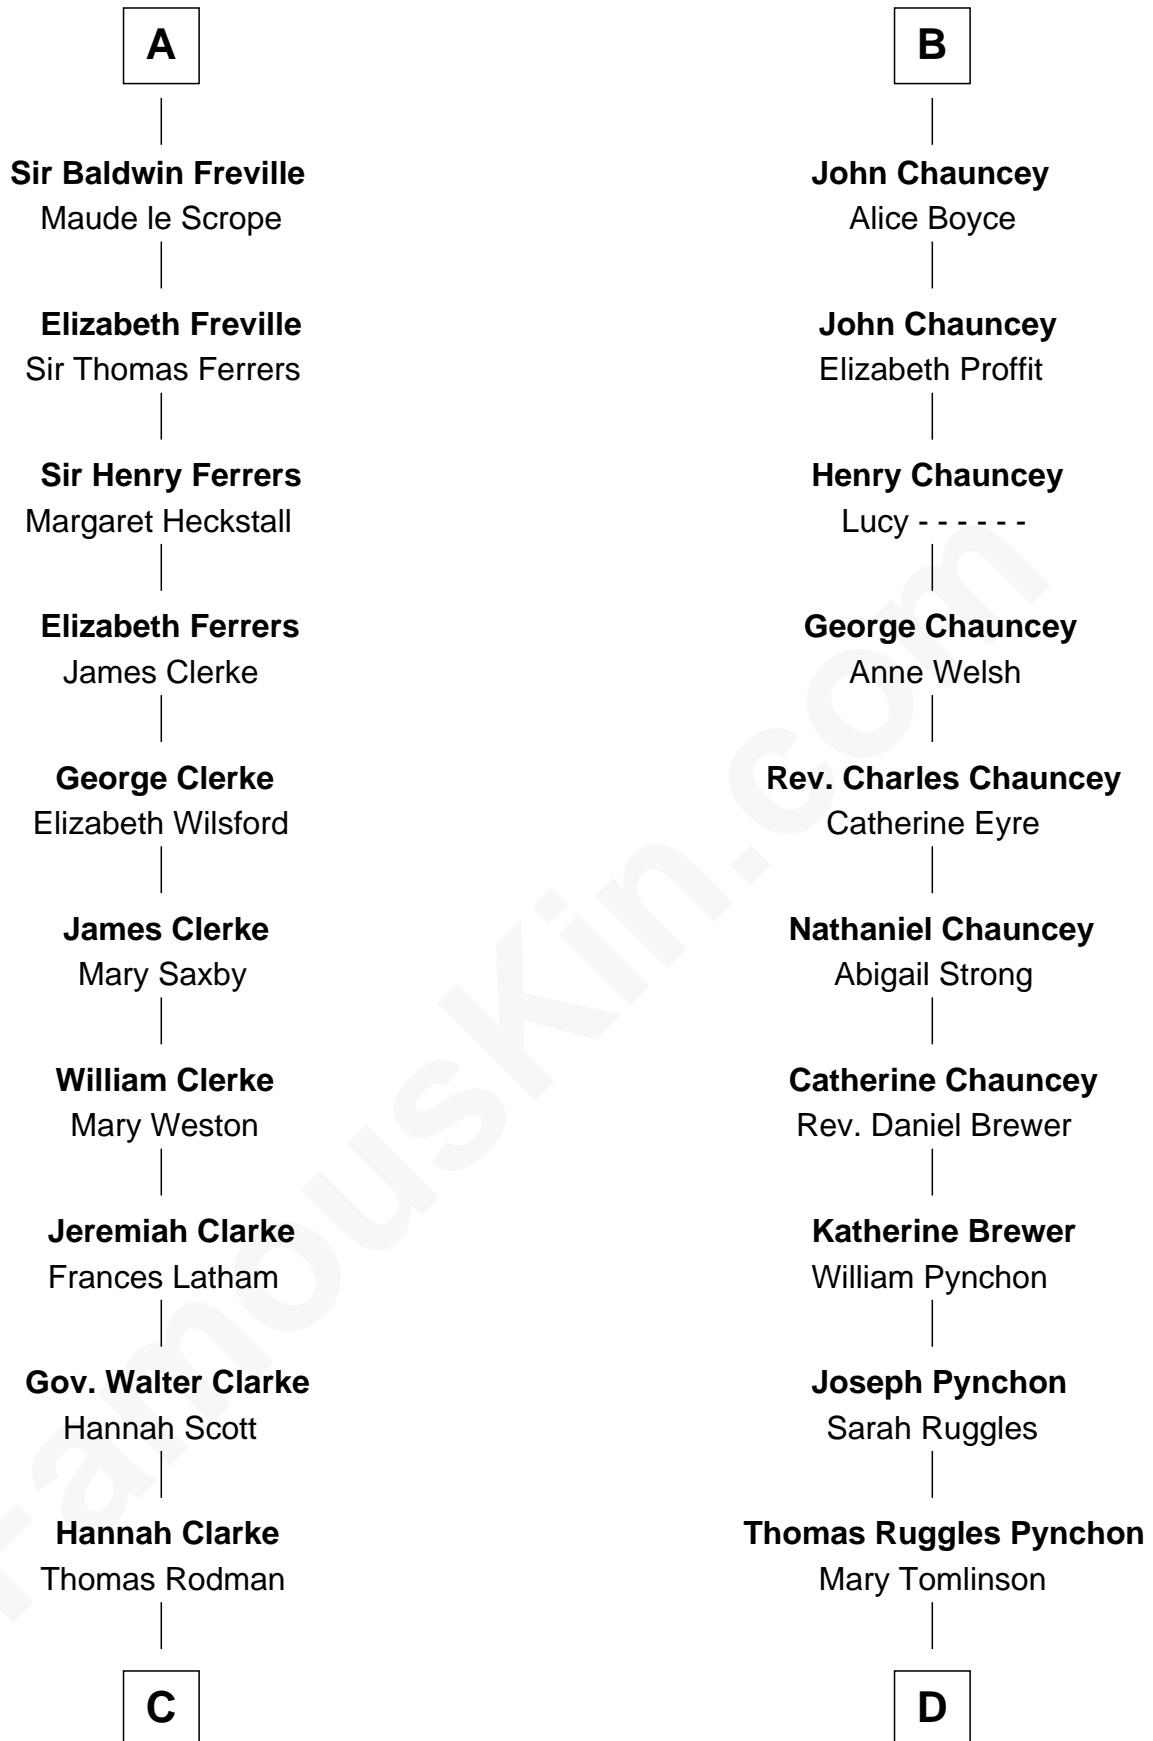

FamousKin.com Relationship Chart of

Joseph Wharton

Founder of the Wharton School of Business

21st cousin of

Thomas Pynchon

American Novelist

C

Samuel Rodman

Mary Willett

Thomas Rodman

Mary Borden

Hannah Rodman

Samuel Rowland Fisher

Deborah Fisher

William Wharton

Joseph Wharton

Founder, Wharton School of Business

D

William Henry Ruggles Pynchon

Mary Murdock

William Lyon Pynchon

Annie Payne Cogswell

William Henry Chichele Pynchon

Carrie Susan Moyses