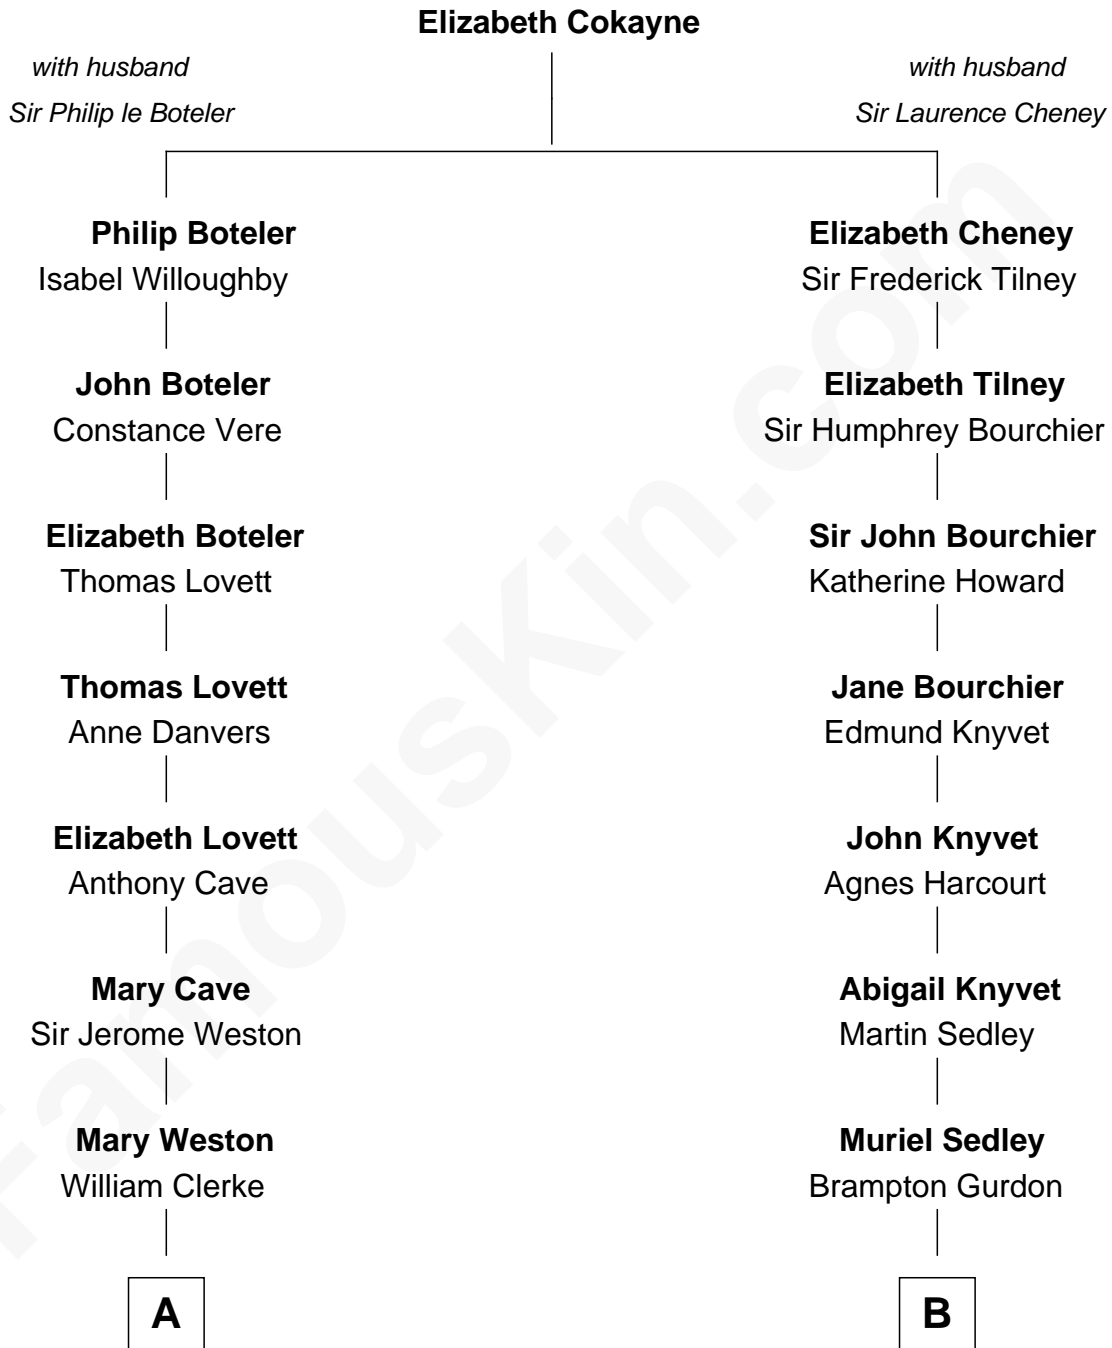

FamousKin.com

Relationship Chart of

Joseph Wharton

Founder of the Wharton School of Business

14th cousin 6 times removed of

Paget Brewster
TV Actress

C

Donald Mitchell Ryerson

Isabelle McGenniss

Joan Ryerson

George Washington Wales Brewster

Galen Brewster

Hathaway Tew

Paget Brewster

TV Actress