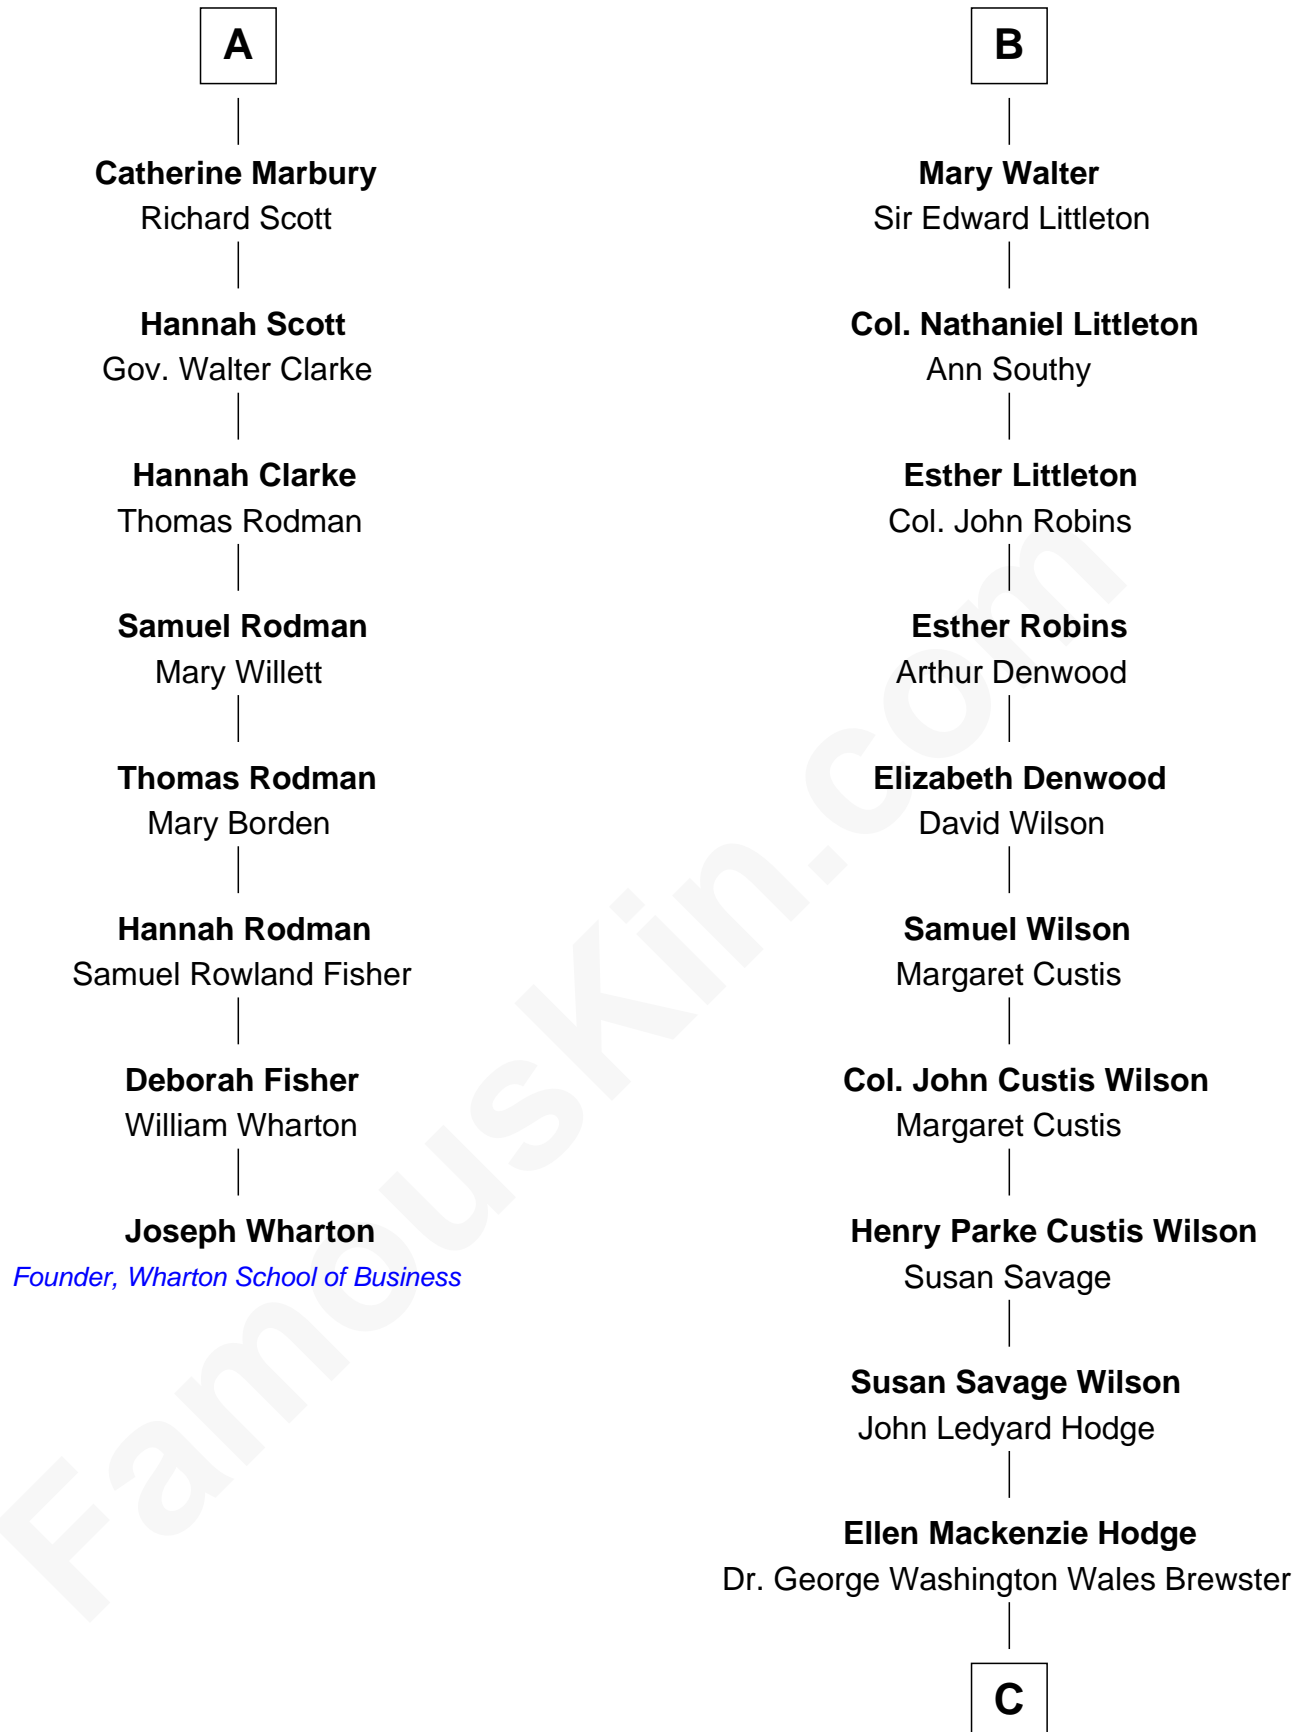

FamousKin.com

Relationship Chart of

Joseph Wharton

Founder of the Wharton School of Business

14th cousin 5 times removed of

Paget Brewster
TV Actress

Robert de Ferrers
Margaret Despencer

C

George Washington Wales Brewster

Joan Ryerson

Galen Brewster

Hathaway Tew

Paget Brewster

TV Actress

FamousKin.com