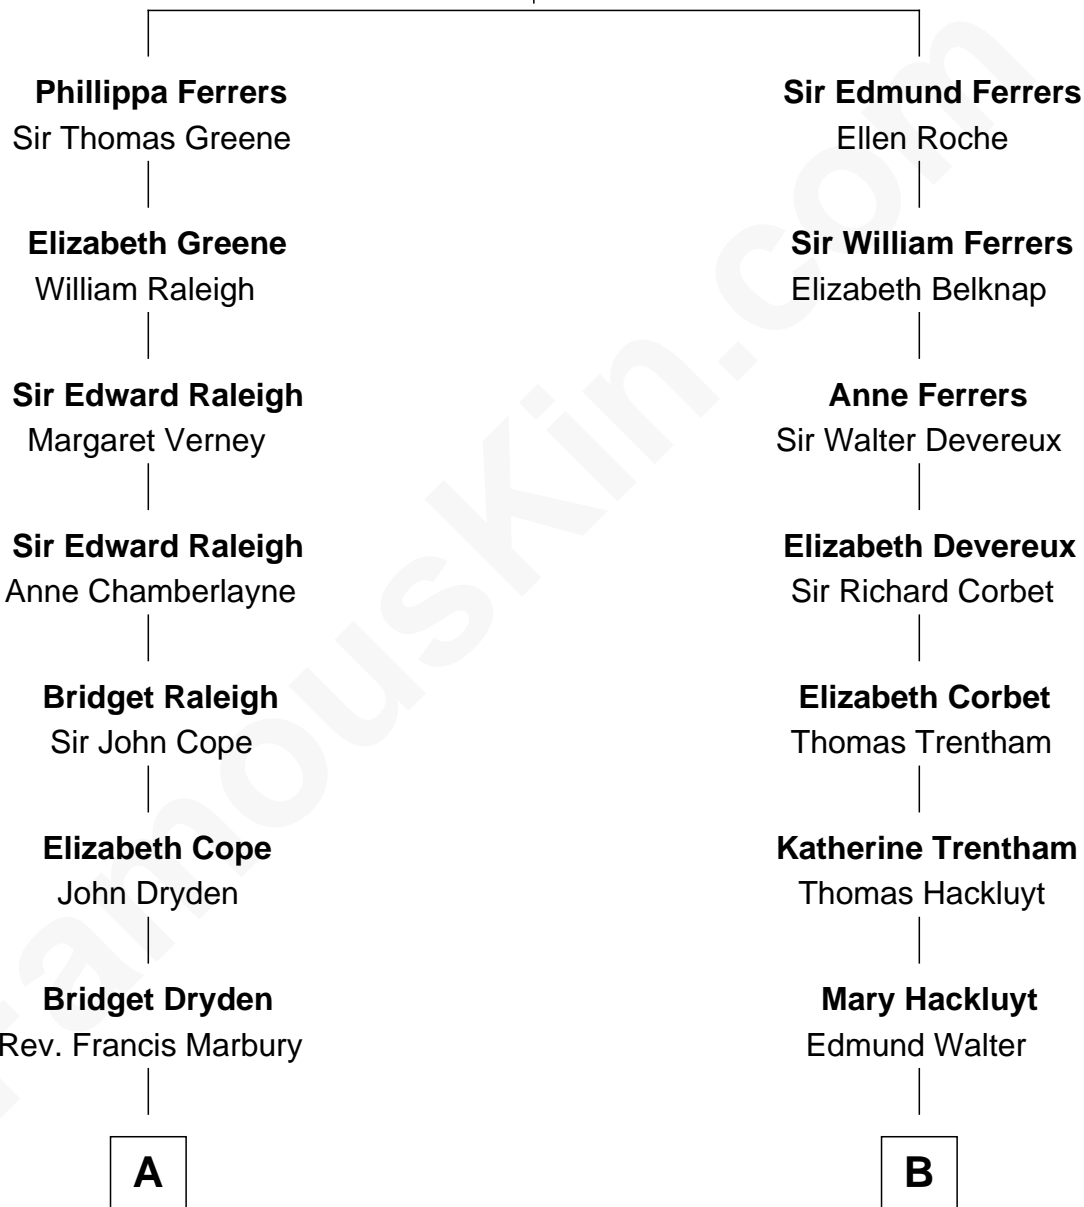

FamousKin.com

Relationship Chart of

Joseph Wharton

Founder of the Wharton School of Business

14th cousin 5 times removed of

Paget Brewster
TV Actress

Robert de Ferrers
Margaret Despencer

C

George Washington Wales Brewster

Joan Ryerson

Galen Brewster

Hathaway Tew

Paget Brewster

TV Actress

FamousKin.com