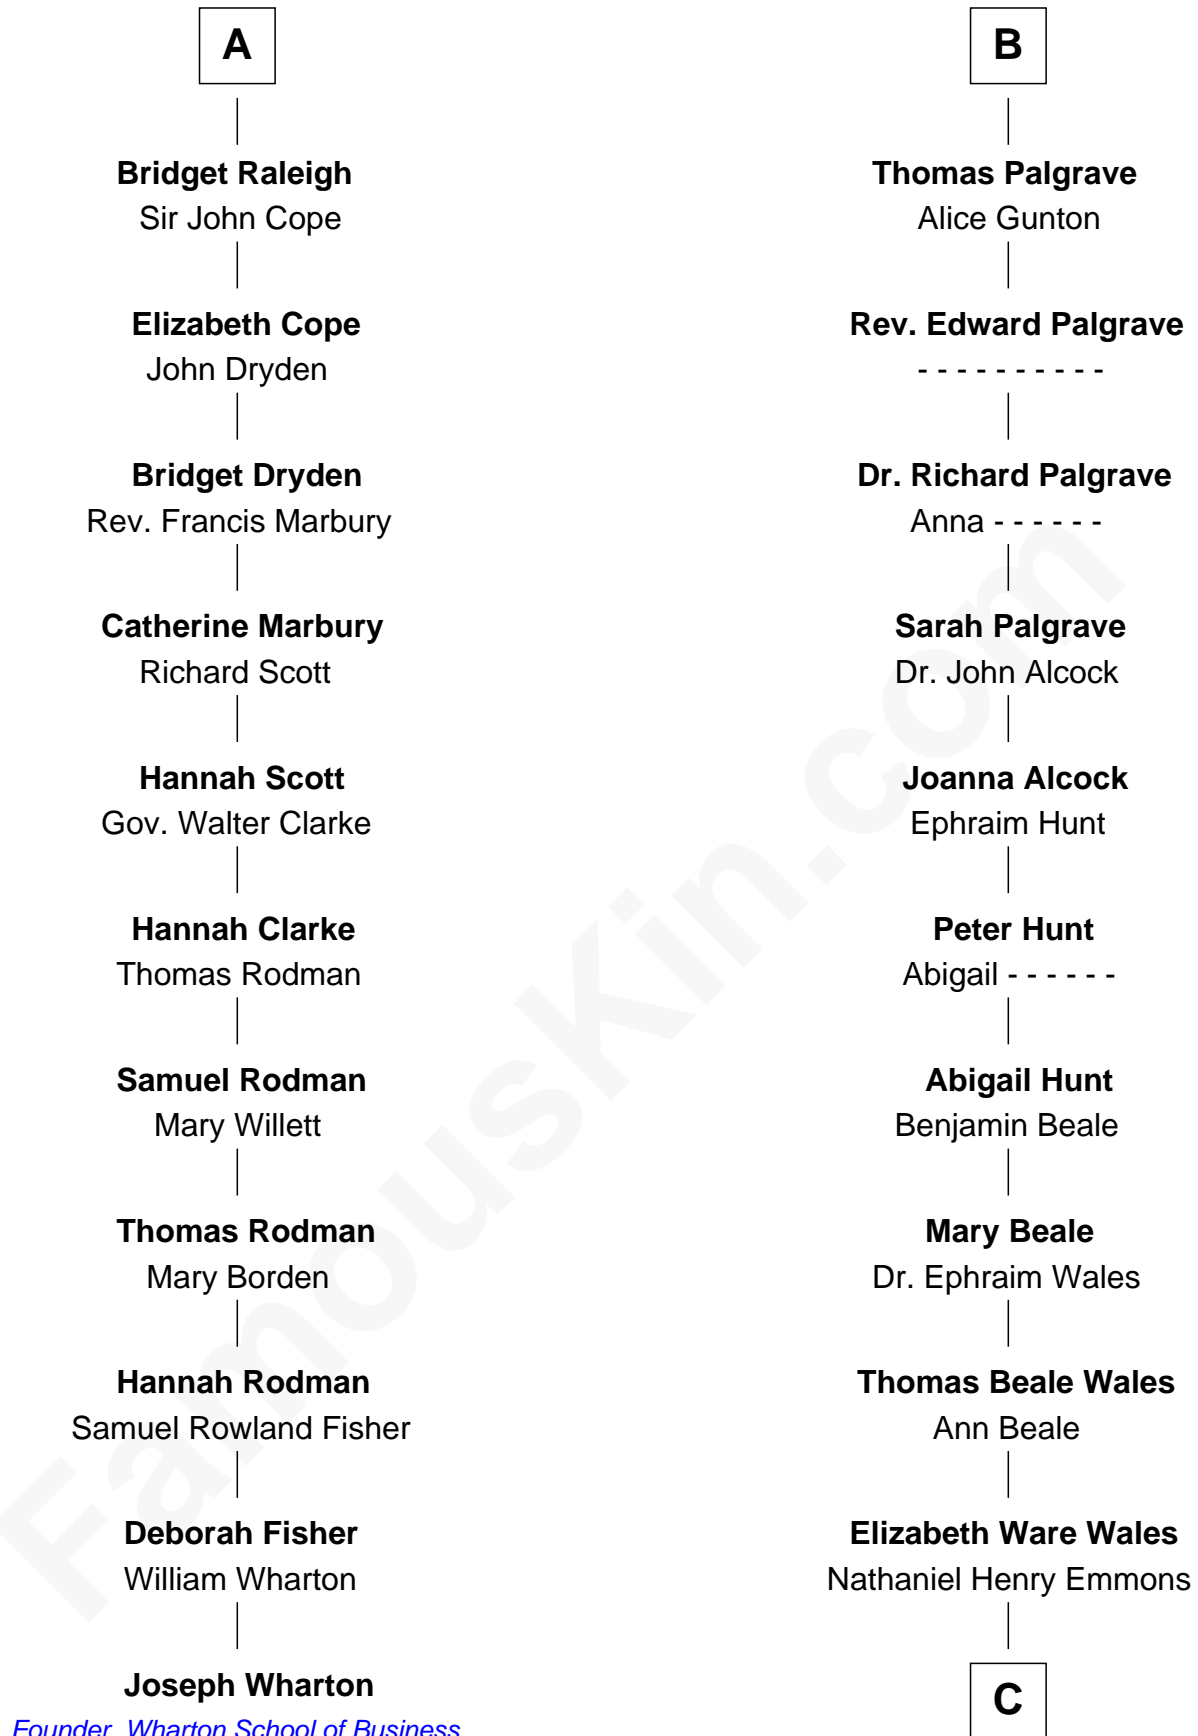

FamousKin.com

Relationship Chart of

Joseph Wharton

Founder of the Wharton School of Business

17th cousin 4 times removed of

Paget Brewster
TV Actress

Edmund Fitzalan
Alice de Warenne

C

Ann Wales Emmons

Benjamin Brewster

Dr. George Washington Wales Brewster

Ellen Mackenzie Hodge

George Washington Wales Brewster

Joan Ryerson

Galen Brewster

Hathaway Tew