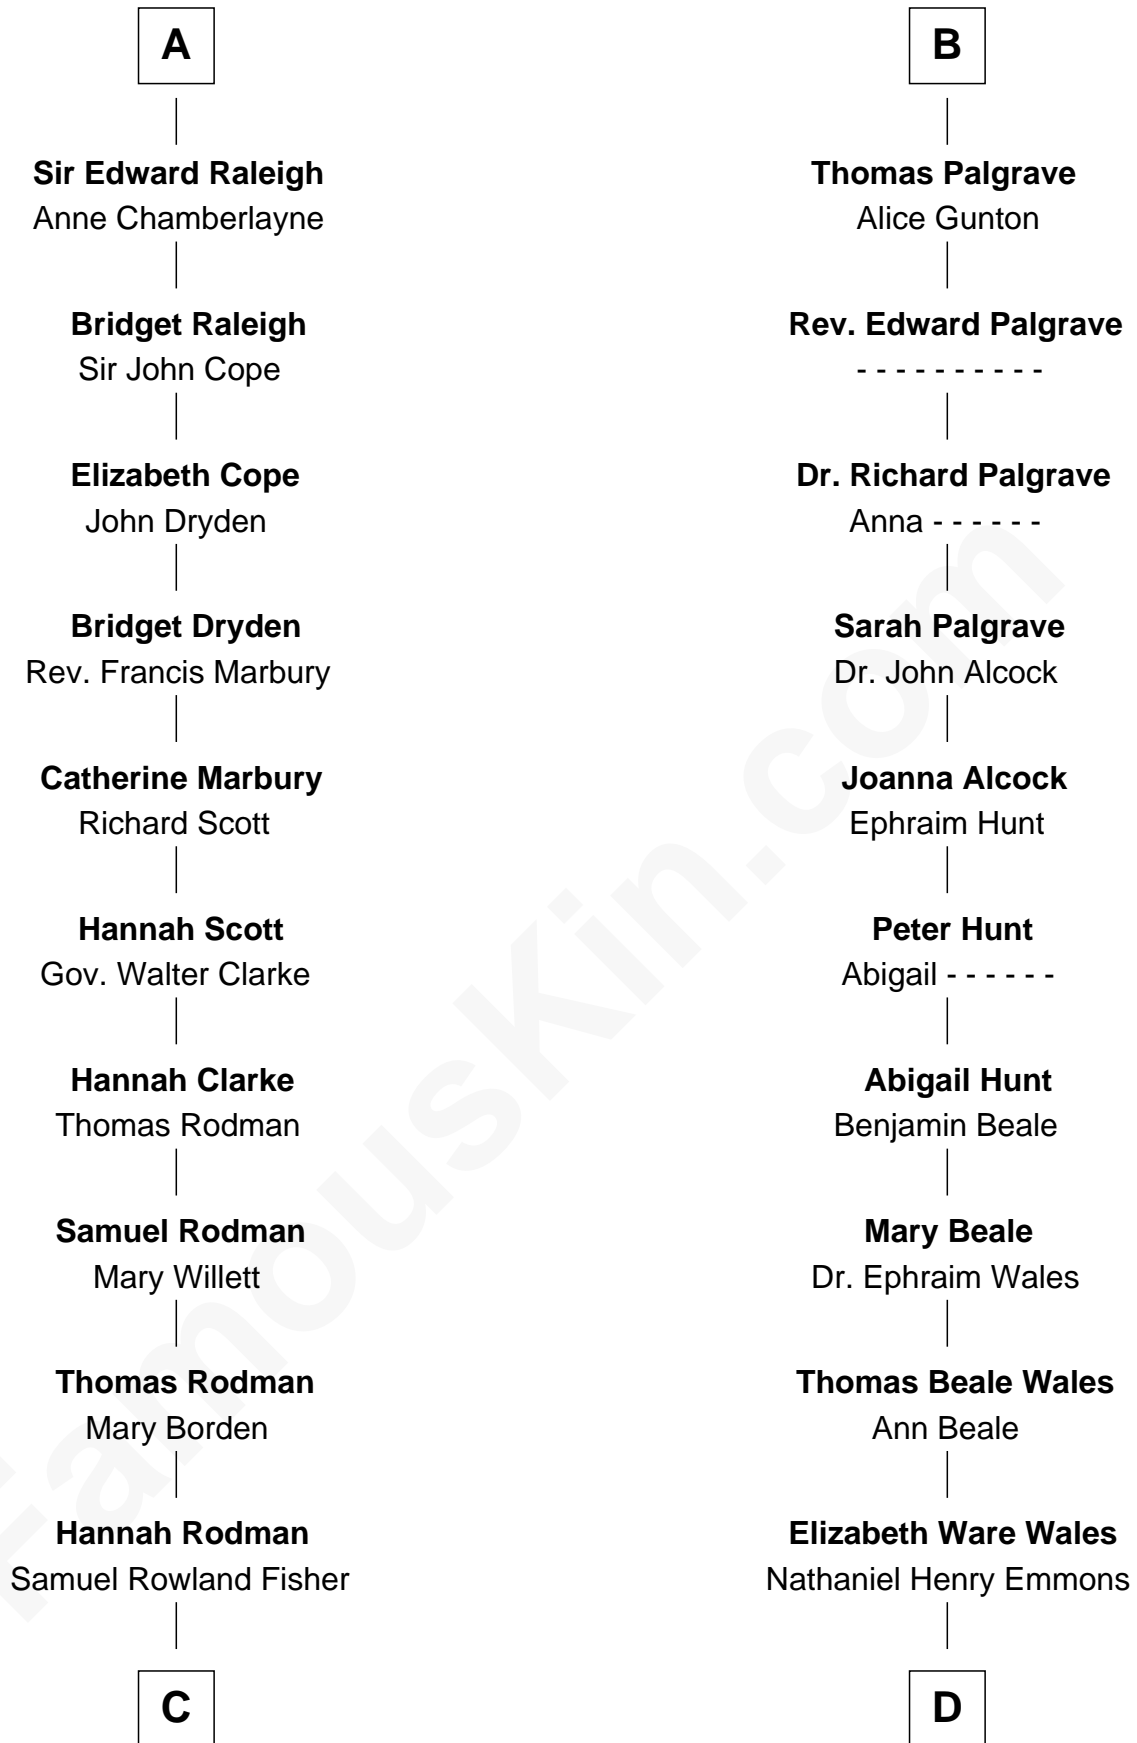

FamousKin.com

Relationship Chart of

Joseph Wharton

Founder of the Wharton School of Business

18th cousin 3 times removed of

Paget Brewster
TV Actress

Humphrey de Bohun
Elizabeth Plantagenet

Eleanor de Bohun
Sir James le Boteler

Pernel le Boteler
Sir Gilbert Talbot

Sir Richard Talbot
Ankaret le Strange

Mary Talbot
Sir Thomas Greene

Sir Thomas Greene
Phillippa Ferrers

Elizabeth Greene
William Raleigh

Sir Edward Raleigh
Margaret Verney

A

Sir William de Bohun
Elizabeth de Badlesmere

Elizabeth de Bohun
Sir Richard Fitzalan

Elizabeth Fitzalan
Sir Robert Goushill

Elizabeth Goushill
Sir Robert Wingfield

Elizabeth Wingfield
Sir William Brandon

Eleanor Brandon
John Glemham

Anne Glemham
Henry Palgrave

B

C

Deborah Fisher
William Wharton

Joseph Wharton

Founder, Wharton School of Business

D