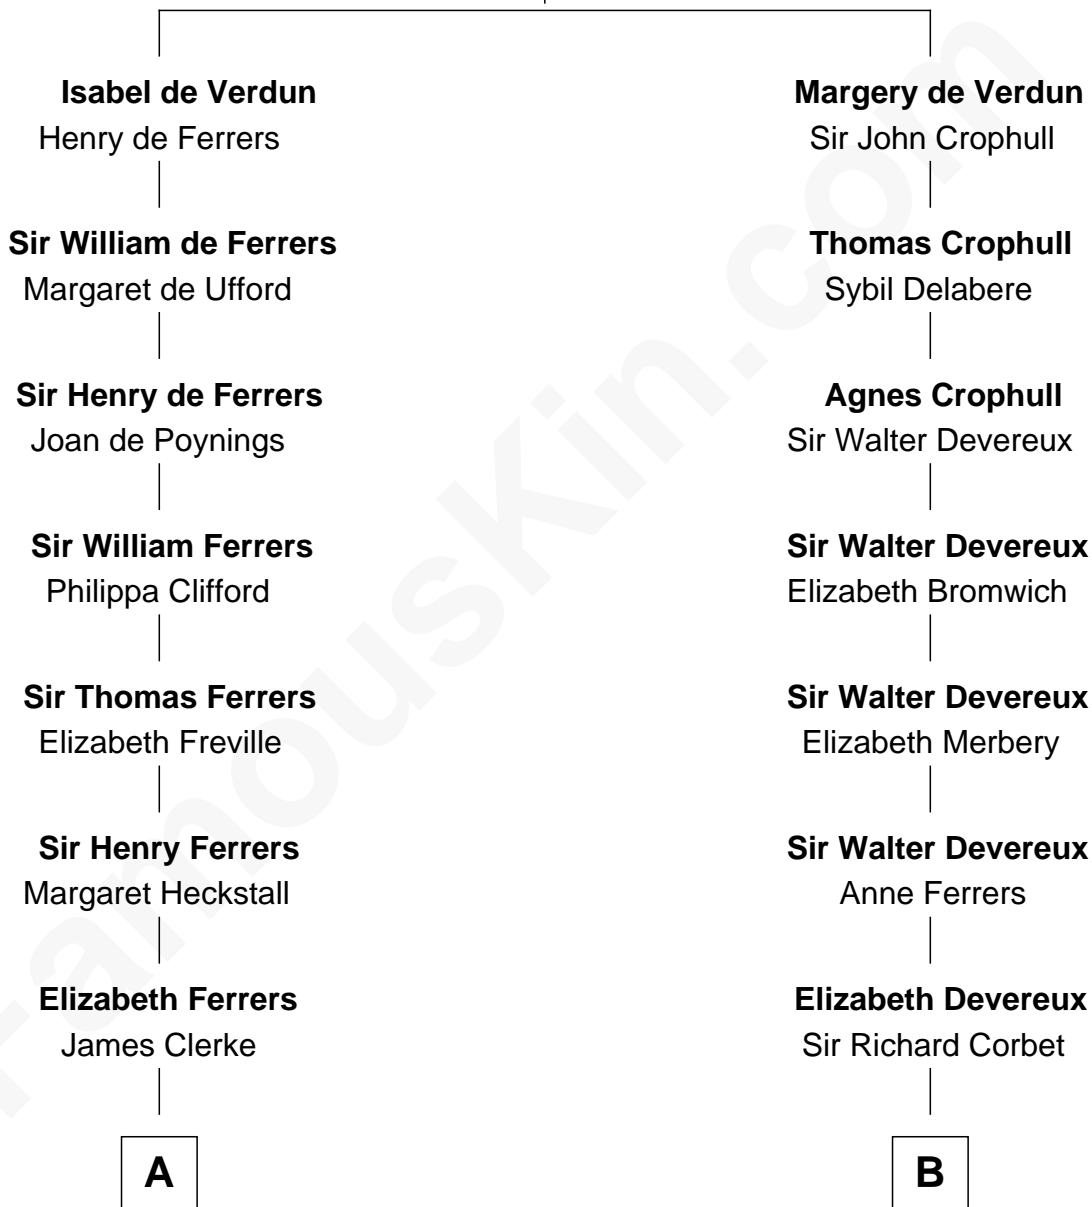

Sir Thebaud de Verdun

with wife
Elizabeth de Clare

with wife
Maud Mortimer