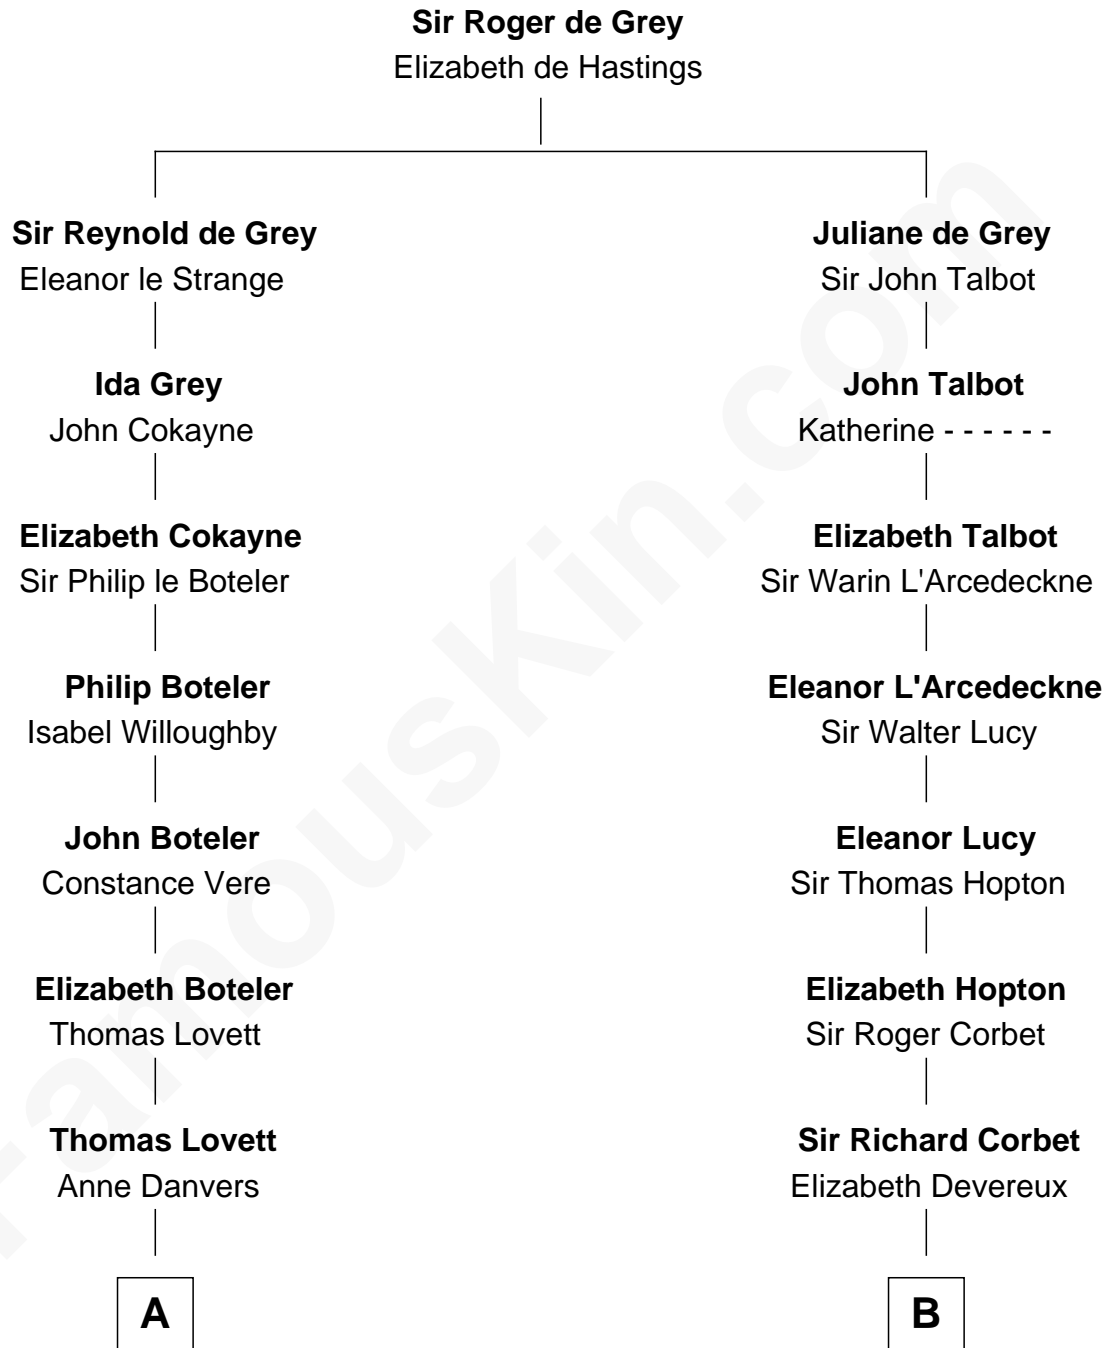

## Relationship Chart of

### Joseph Wharton

Founder of the Wharton School of Business

17th cousin 4 times removed of

**Allen Dulles**

5th Director of the C.I.A.

**C**

**Joanna Leffingwell**

Charles Lathrop