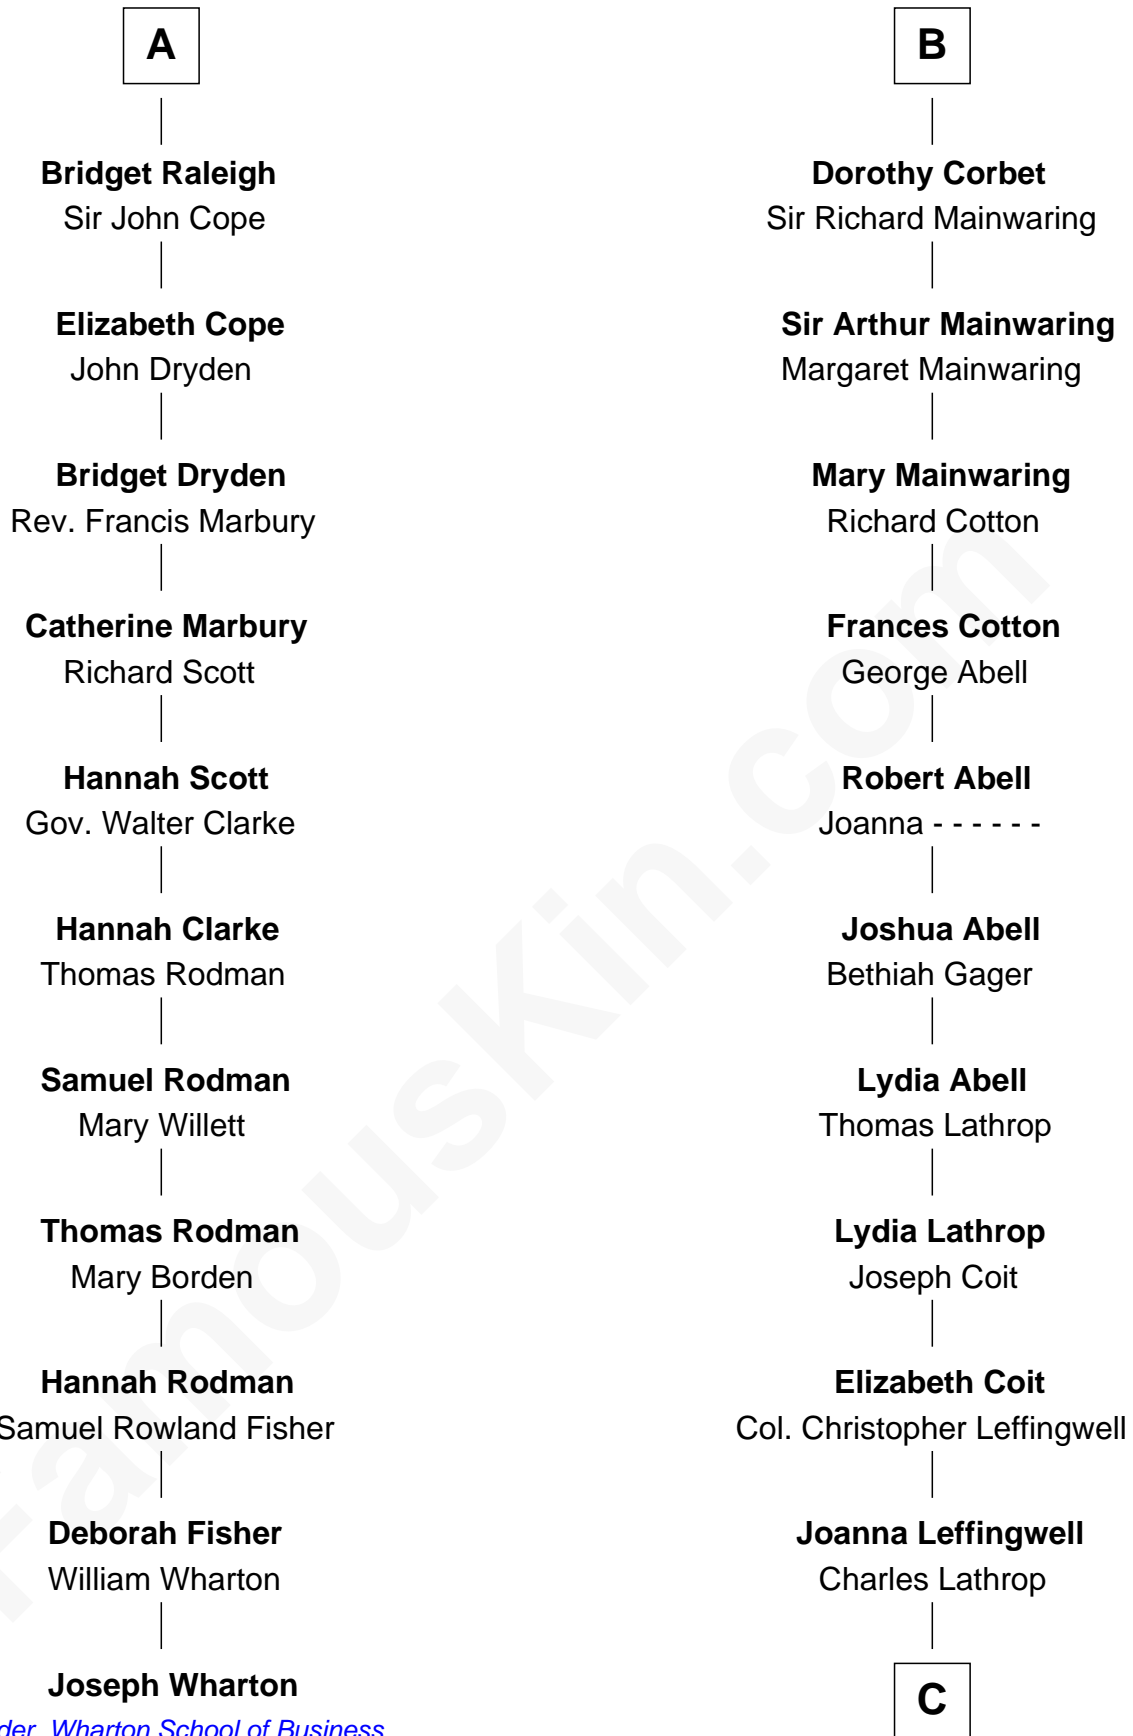

FamousKin.com

Relationship Chart of

Joseph Wharton

Founder of the Wharton School of Business

17th cousin 3 times removed of

Allen Dulles

5th Director of the C.I.A.

Edmund Fitzalan

Alice de Warenne

C

—
Harriet Wadsworth Lathrop

Rev. Miron Winslow

—
Harriet Lathrop Winslow

Rev. John Welsh Dulles

—
Allen Macy Dulles

Edith Foster