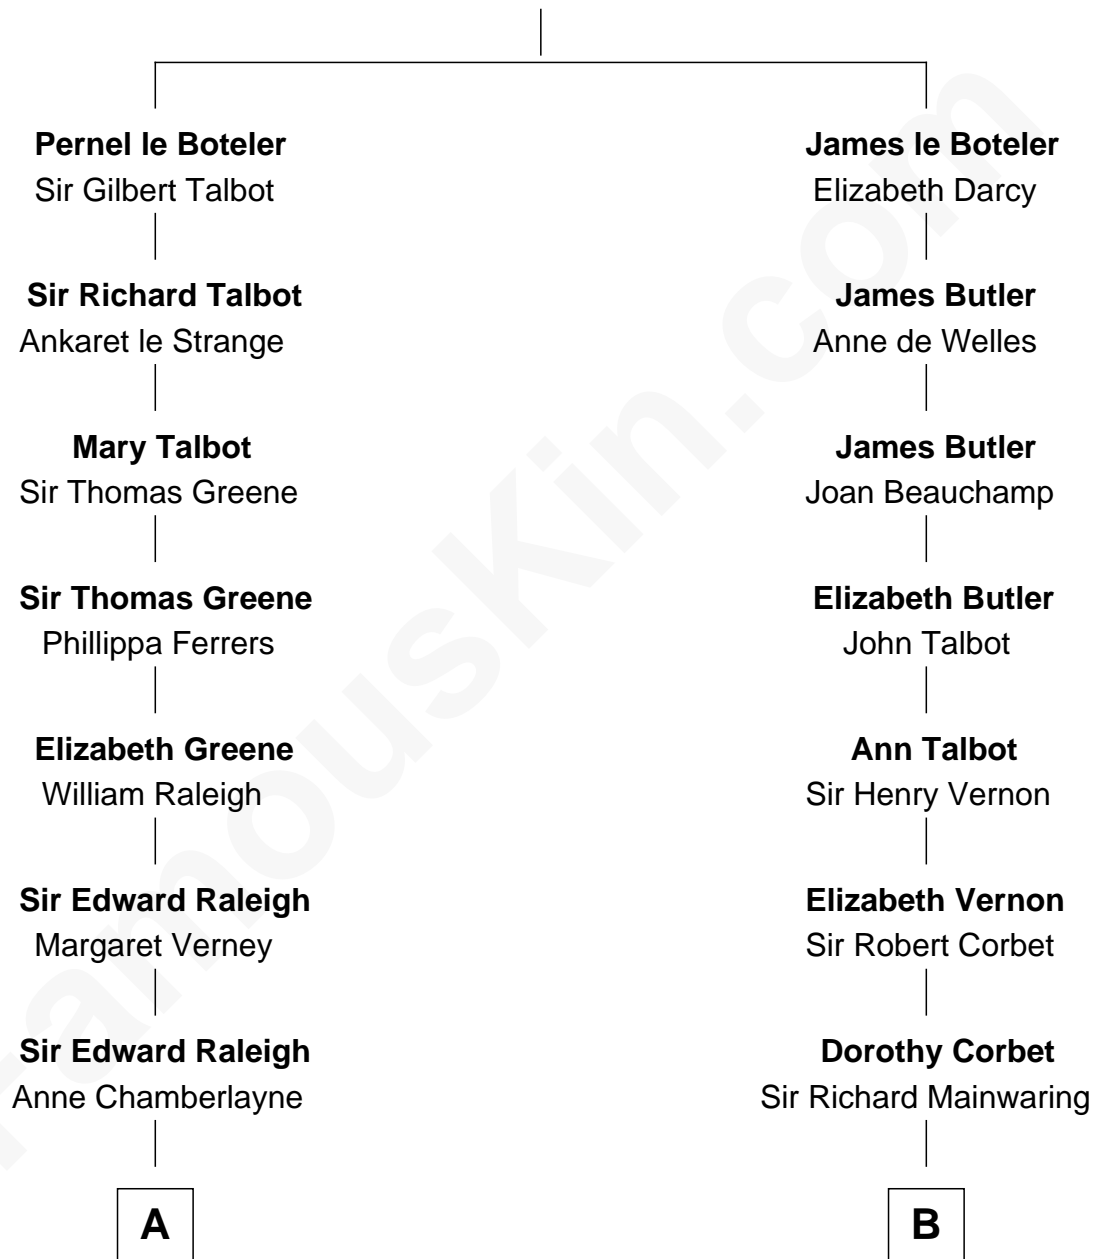

Sir James le Boteler

Eleanor de Bohun