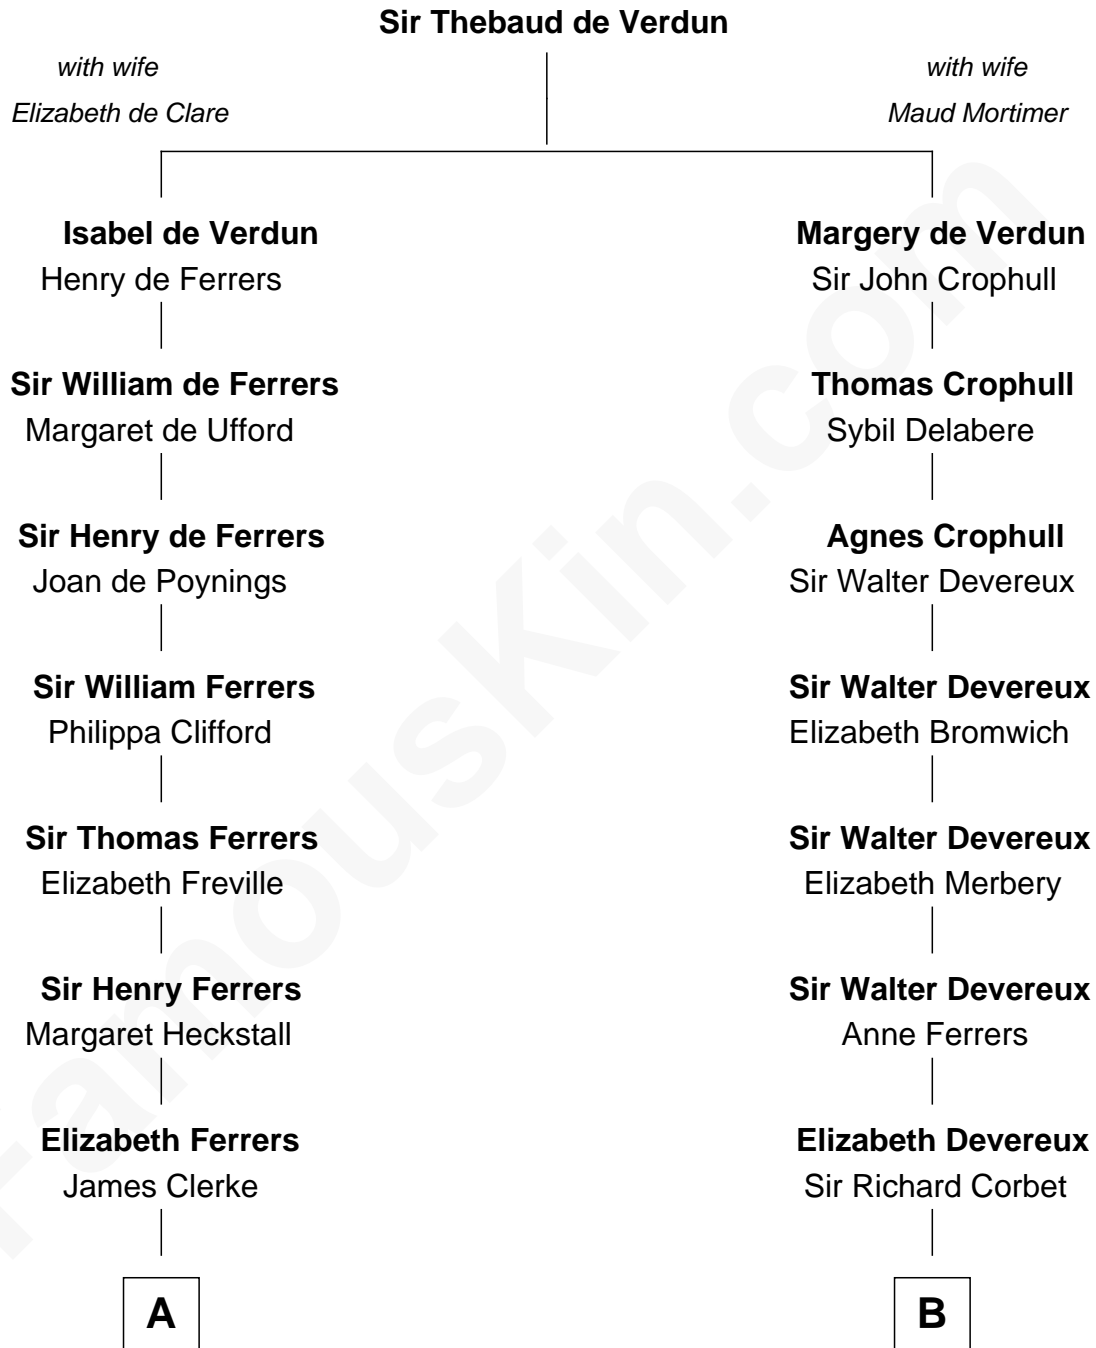

## Relationship Chart of

### Joseph Wharton

*Founder of the Wharton School of Business*

**17th cousin 4 times removed of**

**John Foster Dulles**

*52nd U.S. Secretary of State*

**C**

**Joanna Leffingwell**

Charles Lathrop

**Harriet Wadsworth Lathrop**

Rev. Miron Winslow

**Harriet Lathrop Winslow**

Rev. John Welsh Dulles

**Allen Macy Dulles**

Edith Foster

**John Foster Dulles**

*52nd U.S. Secretary of State*