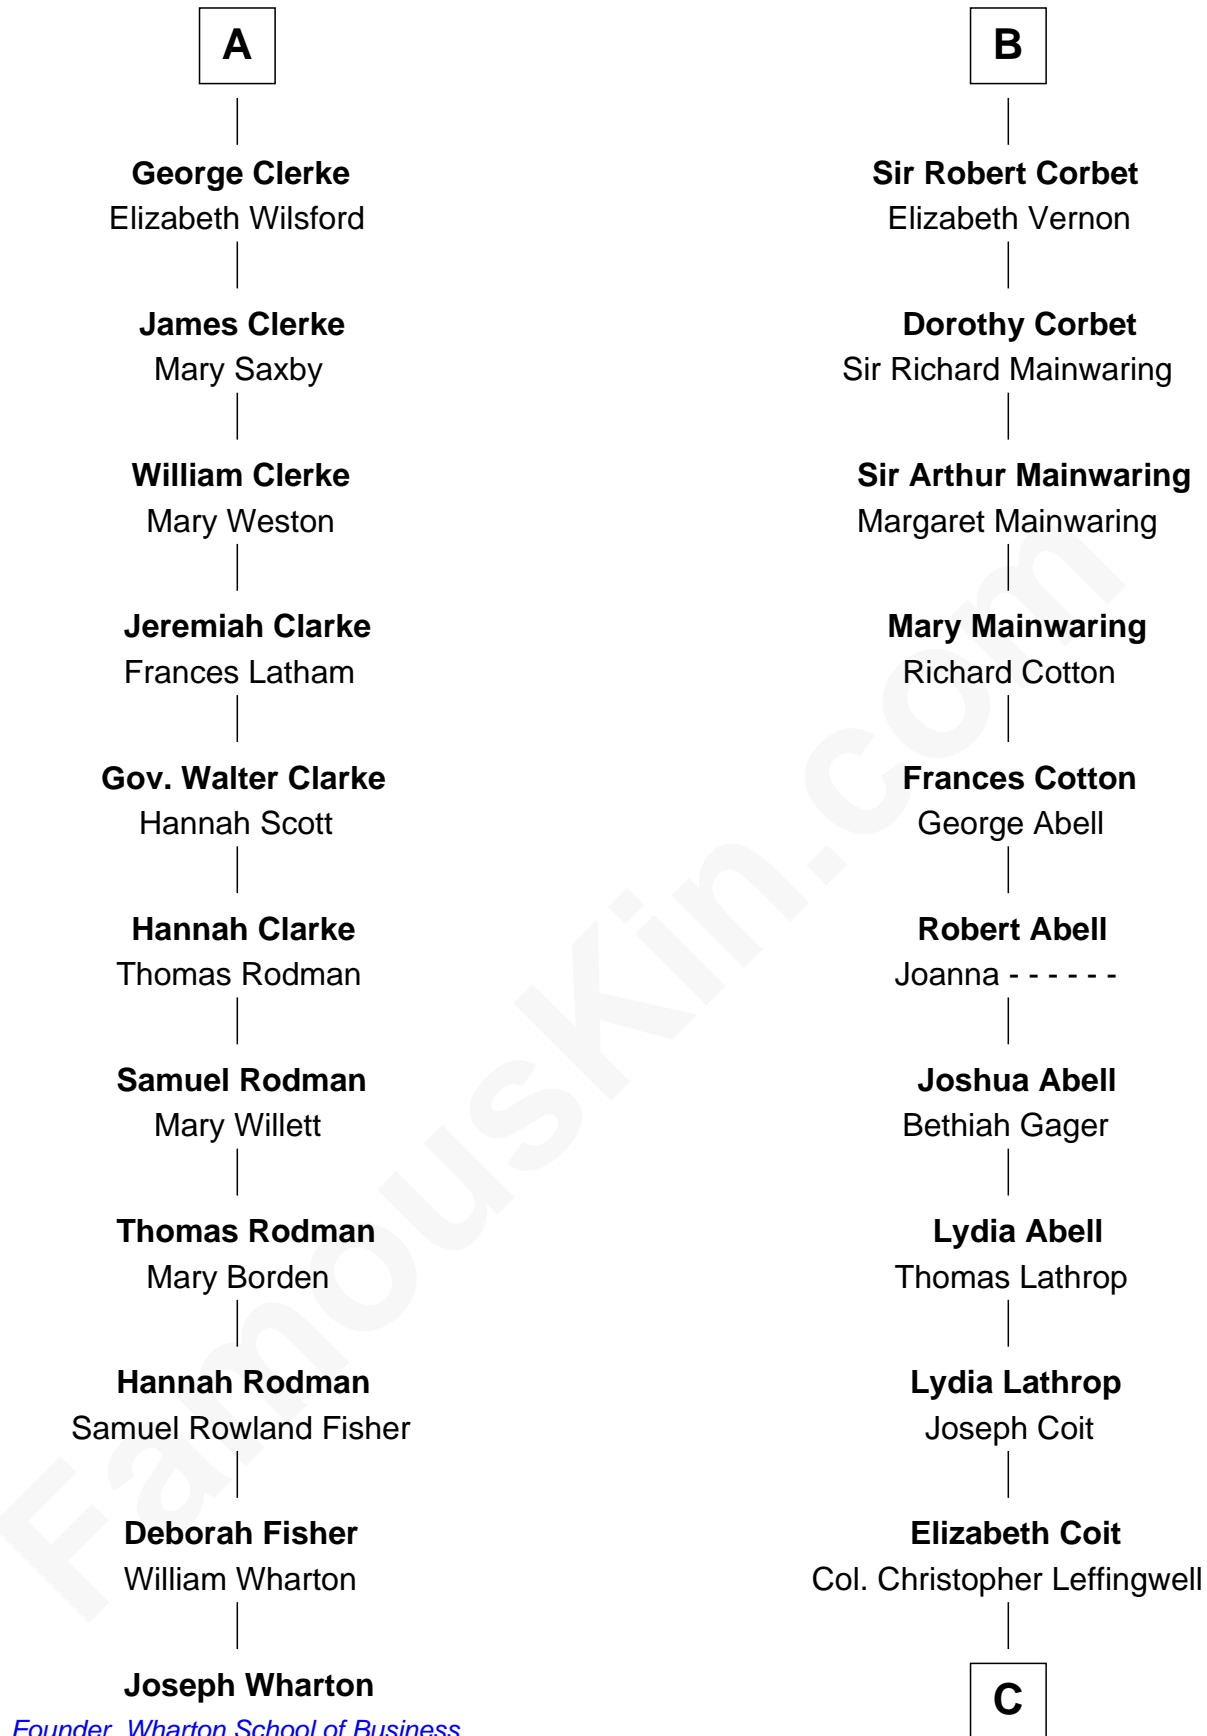

## Relationship Chart of

### Joseph Wharton

*Founder of the Wharton School of Business*

**17th cousin 4 times removed of**

**John Foster Dulles**

*52nd U.S. Secretary of State*

**C**

**Joanna Leffingwell**

Charles Lathrop

**Harriet Wadsworth Lathrop**

Rev. Miron Winslow

**Harriet Lathrop Winslow**

Rev. John Welsh Dulles

**Allen Macy Dulles**

Edith Foster

**John Foster Dulles**

*52nd U.S. Secretary of State*