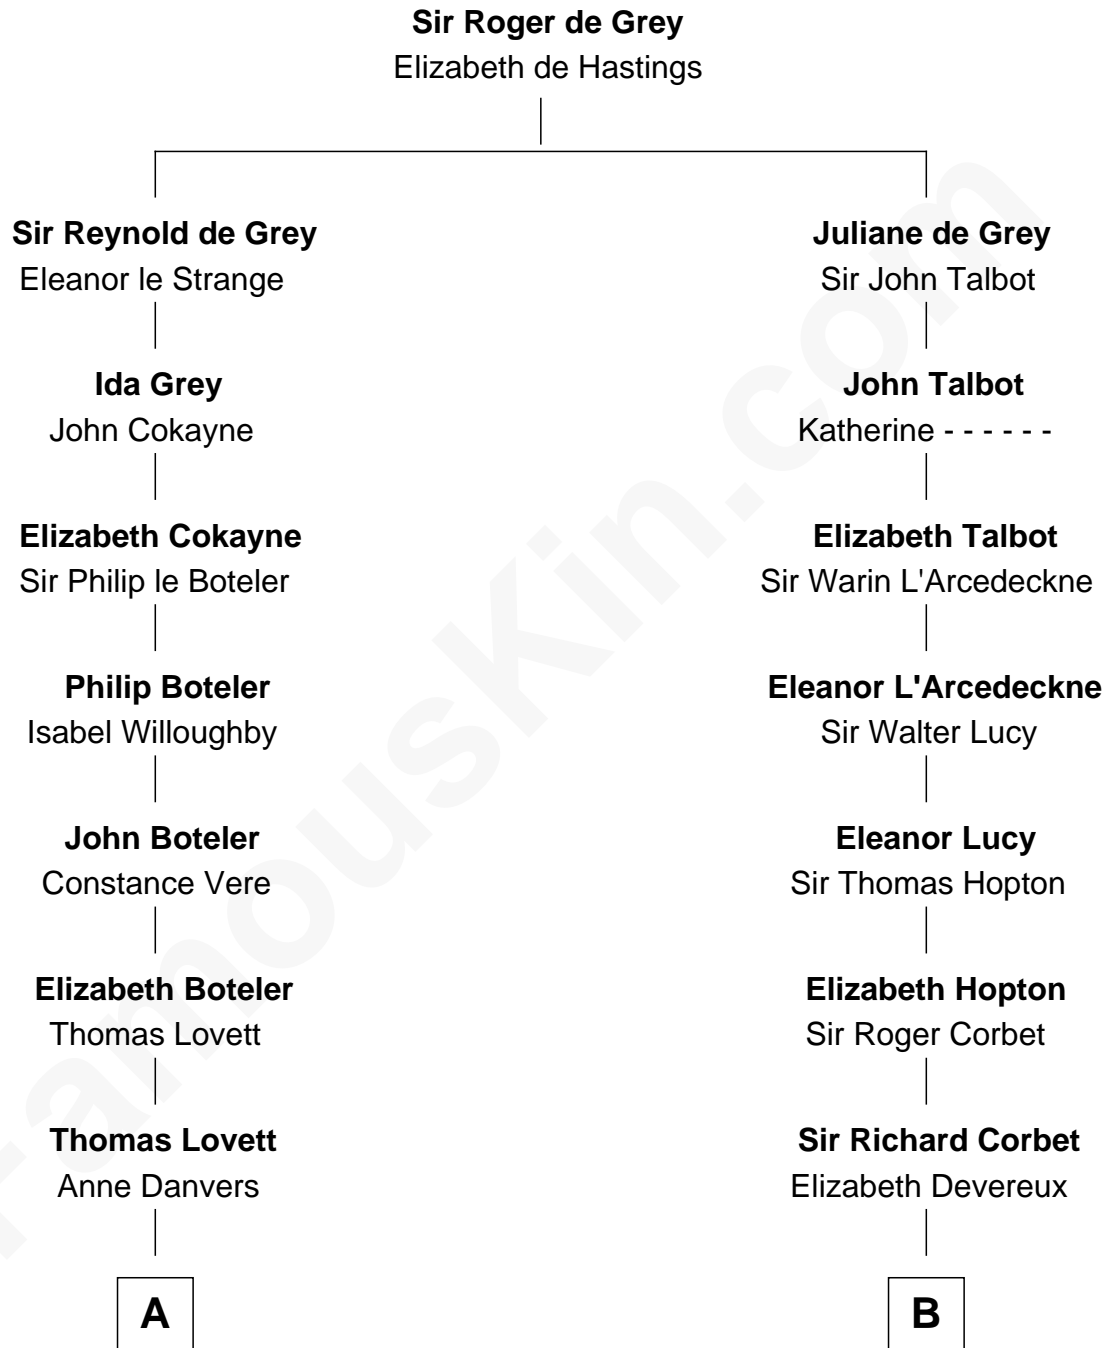

FamousKin.com

Relationship Chart of

Joseph Wharton

Founder of the Wharton School of Business

17th cousin 4 times removed of

John Foster Dulles

52nd U.S. Secretary of State

C

Joanna Leffingwell

Charles Lathrop

Harriet Wadsworth Lathrop

Rev. Miron Winslow

Harriet Lathrop Winslow

Rev. John Welsh Dulles

Allen Macy Dulles

Edith Foster