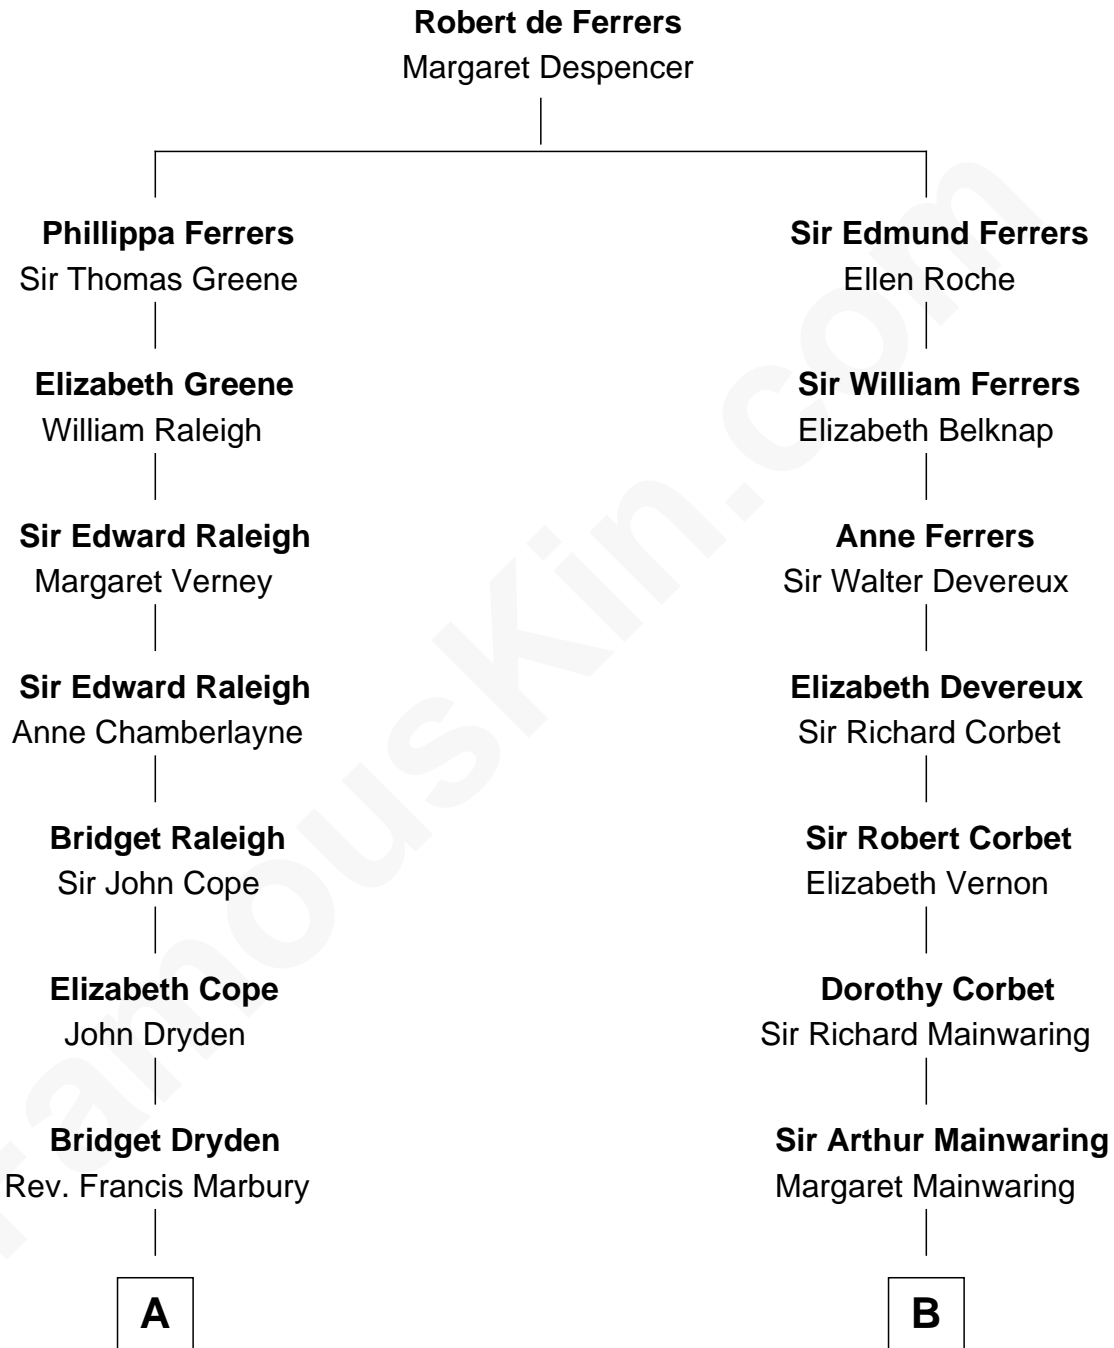

FamousKin.com

Relationship Chart of

Joseph Wharton

Founder of the Wharton School of Business

14th cousin 4 times removed of

John Foster Dulles

52nd U.S. Secretary of State

C

Allen Macy Dulles

Edith Foster

John Foster Dulles

52nd U.S. Secretary of State

FamousKin.com