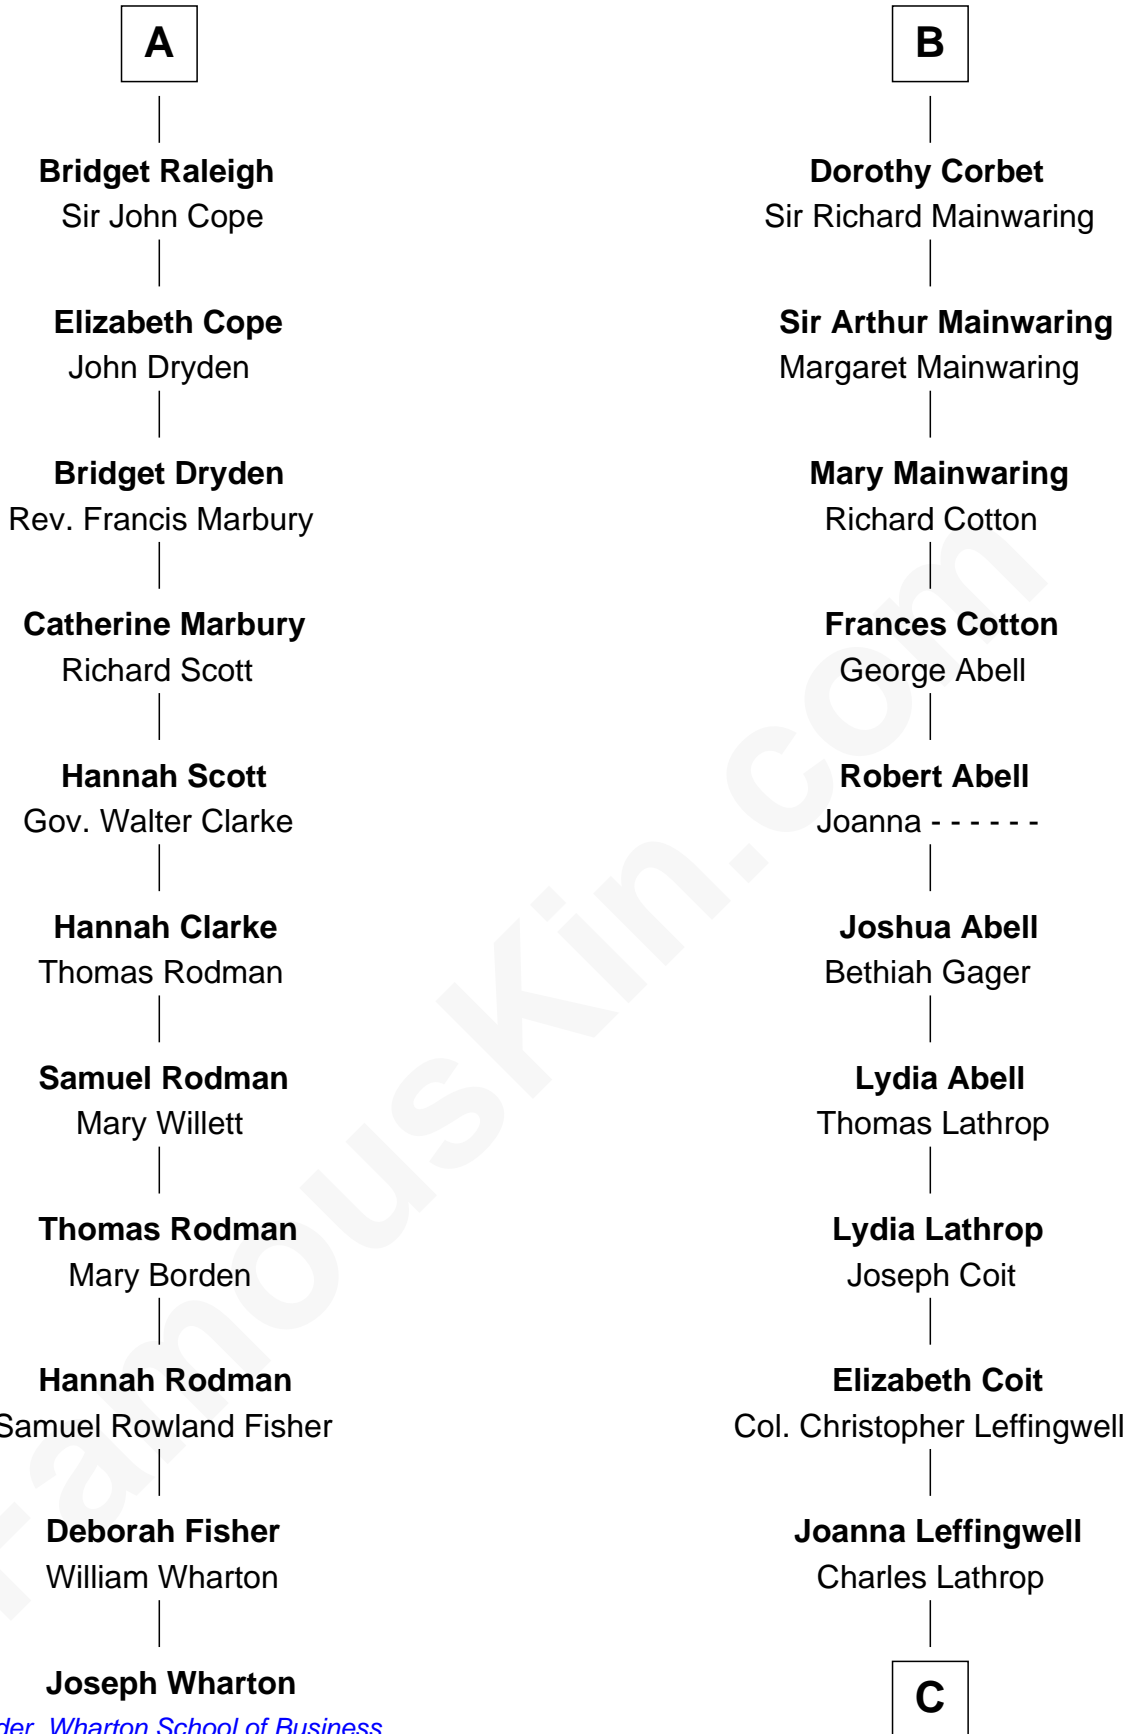

FamousKin.com

Relationship Chart of

Joseph Wharton

Founder of the Wharton School of Business

17th cousin 3 times removed of

John Foster Dulles

52nd U.S. Secretary of State

Edmund Fitzalan

Alice de Warenne

C

—
Harriet Wadsworth Lathrop

Rev. Miron Winslow

—
Harriet Lathrop Winslow

Rev. John Welsh Dulles

—
Allen Macy Dulles

Edith Foster