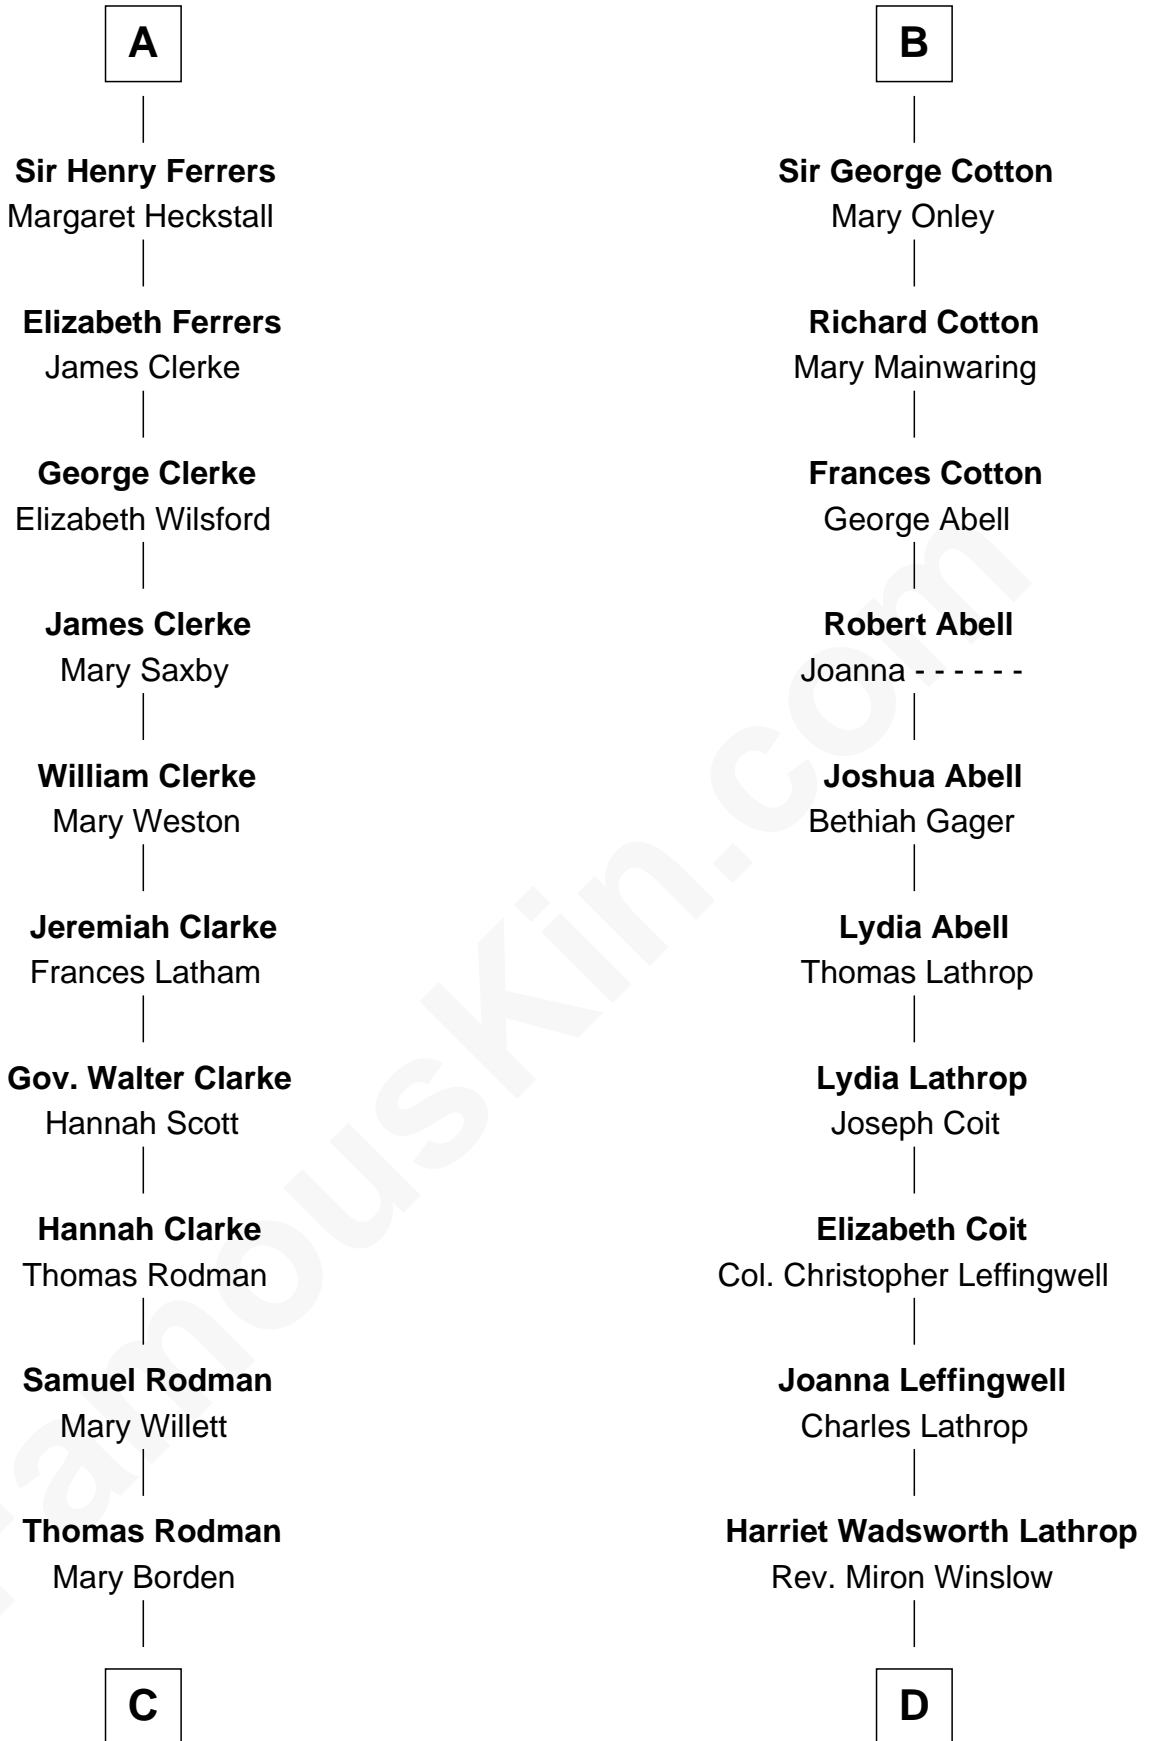

# FamousKin.com Relationship Chart of

**Joseph Wharton**

*Founder of the Wharton School of Business*

19th cousin of

**John Foster Dulles**

*52nd U.S. Secretary of State*

**Sir William de Ferrers**

Margaret de Quincy

Sir Thomas de Berkeley

**Sir Maurice de Berkeley**

Eve la Zouche

**Thomas de Berkeley**

Katherine de Clyvedon

**Sir John Berkeley**

Elizabeth Betteshorne

**Elizabeth Berkeley**

Sir John Sutton

**Jane Sutton**

Thomas Mainwaring

**Cecily Mainwaring**

John Cotton

**B**

**C**

**Hannah Rodman**  
Samuel Rowland Fisher

**Deborah Fisher**  
William Wharton

**Joseph Wharton**  
*Founder, Wharton School of Business*

**D**

**Harriet Lathrop Winslow**  
Rev. John Welsh Dulles

**Allen Macy Dulles**  
Edith Foster

**John Foster Dulles**  
*52nd U.S. Secretary of State*