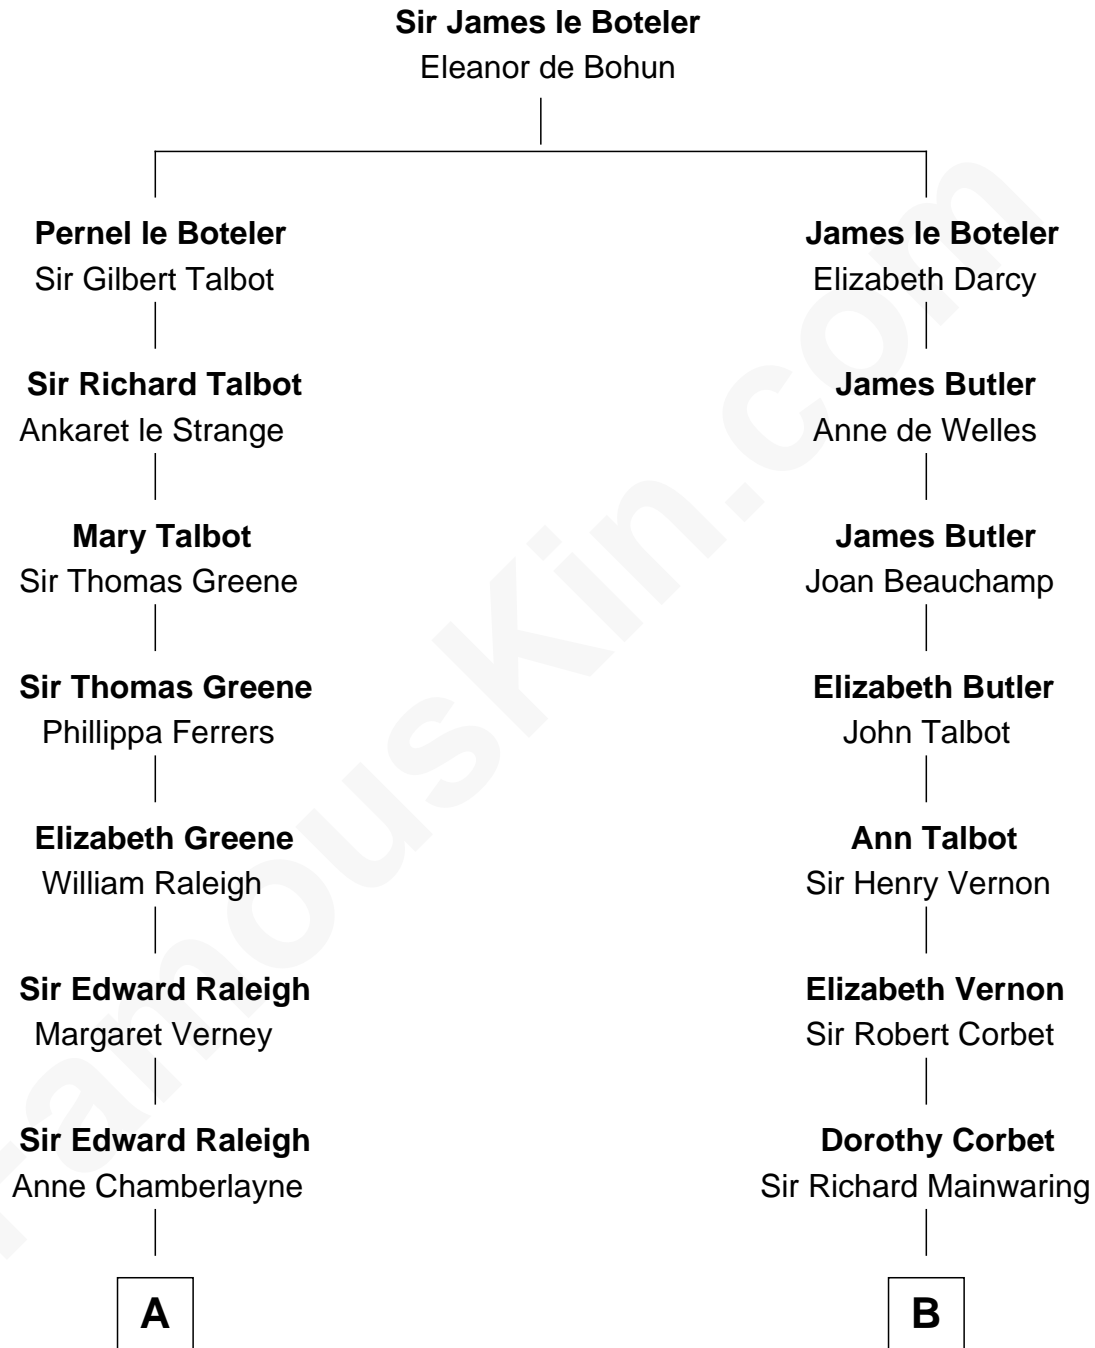

FamousKin.com

Relationship Chart of

Joseph Wharton

Founder of the Wharton School of Business

17th cousin 2 times removed of

John Foster Dulles

52nd U.S. Secretary of State

C

Harriet Lathrop Winslow

Rev. John Welsh Dulles

Allen Macy Dulles

Edith Foster

John Foster Dulles

52nd U.S. Secretary of State

FamousKin.com