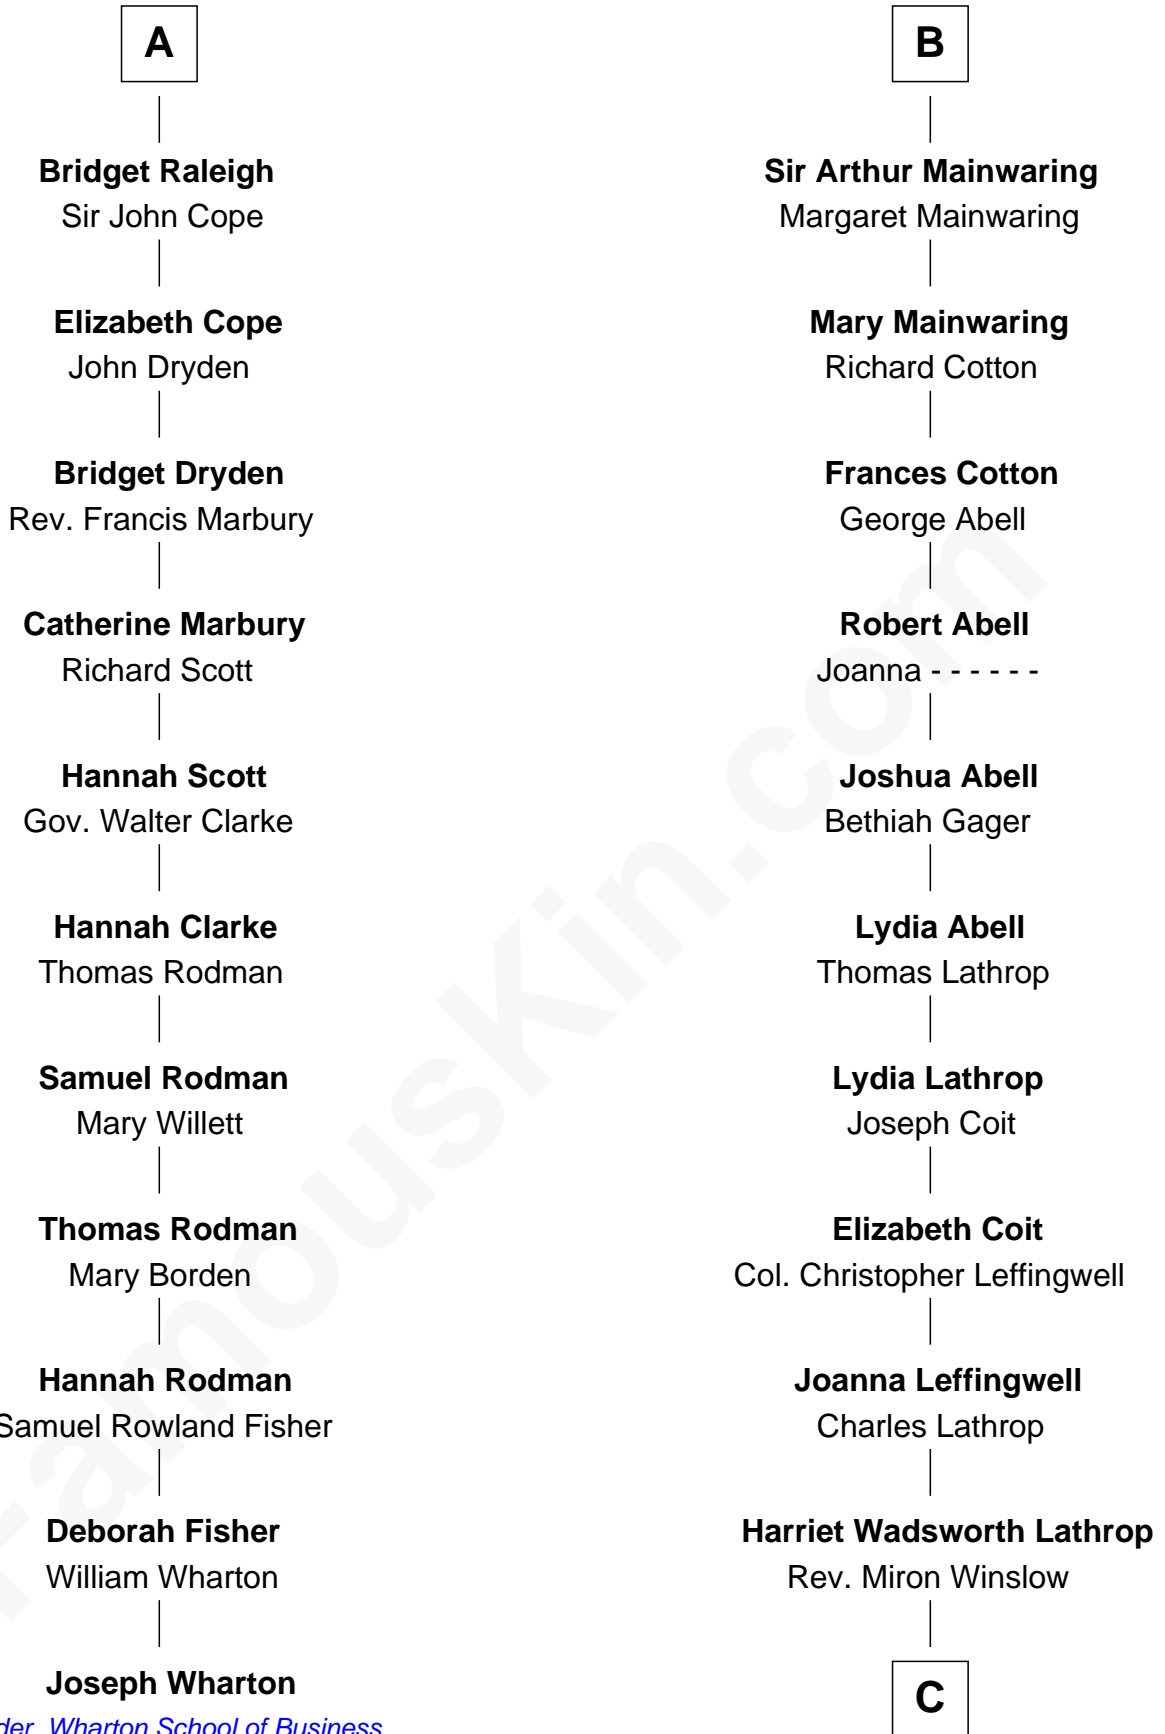

FamousKin.com

Relationship Chart of

Joseph Wharton

Founder of the Wharton School of Business

17th cousin 2 times removed of

John Foster Dulles

52nd U.S. Secretary of State

C

Harriet Lathrop Winslow

Rev. John Welsh Dulles

Allen Macy Dulles

Edith Foster

John Foster Dulles

52nd U.S. Secretary of State

FamousKin.com