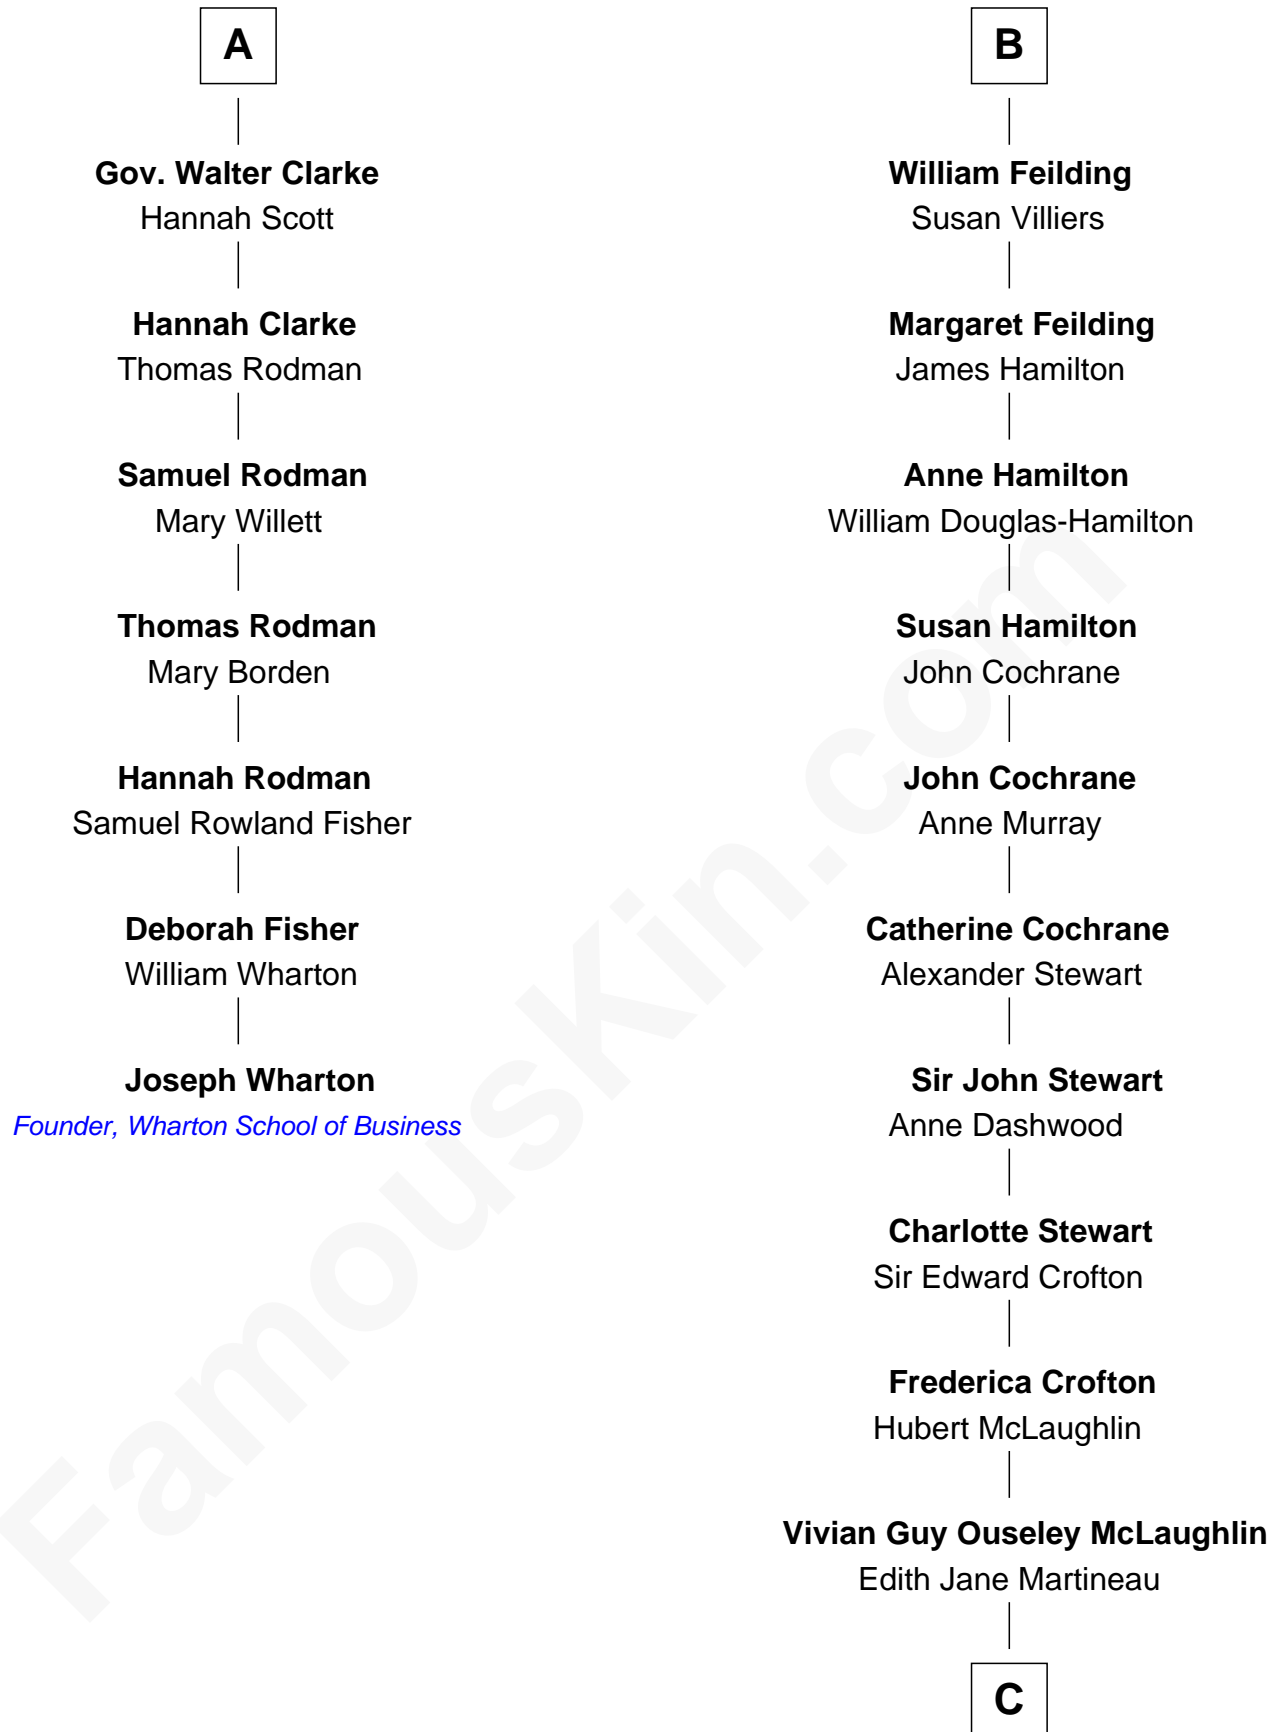

FamousKin.com

Relationship Chart of

Joseph Wharton

Founder of the Wharton School of Business

13th cousin 6 times removed of

Guy Ritchie

British Filmmaker

Sir Baldwin Freville

Sir Edward Aston

Joan Bowles

Sir Walter Aston

Elizabeth Leveson

Elizabeth Aston

Basil Feilding

B

C