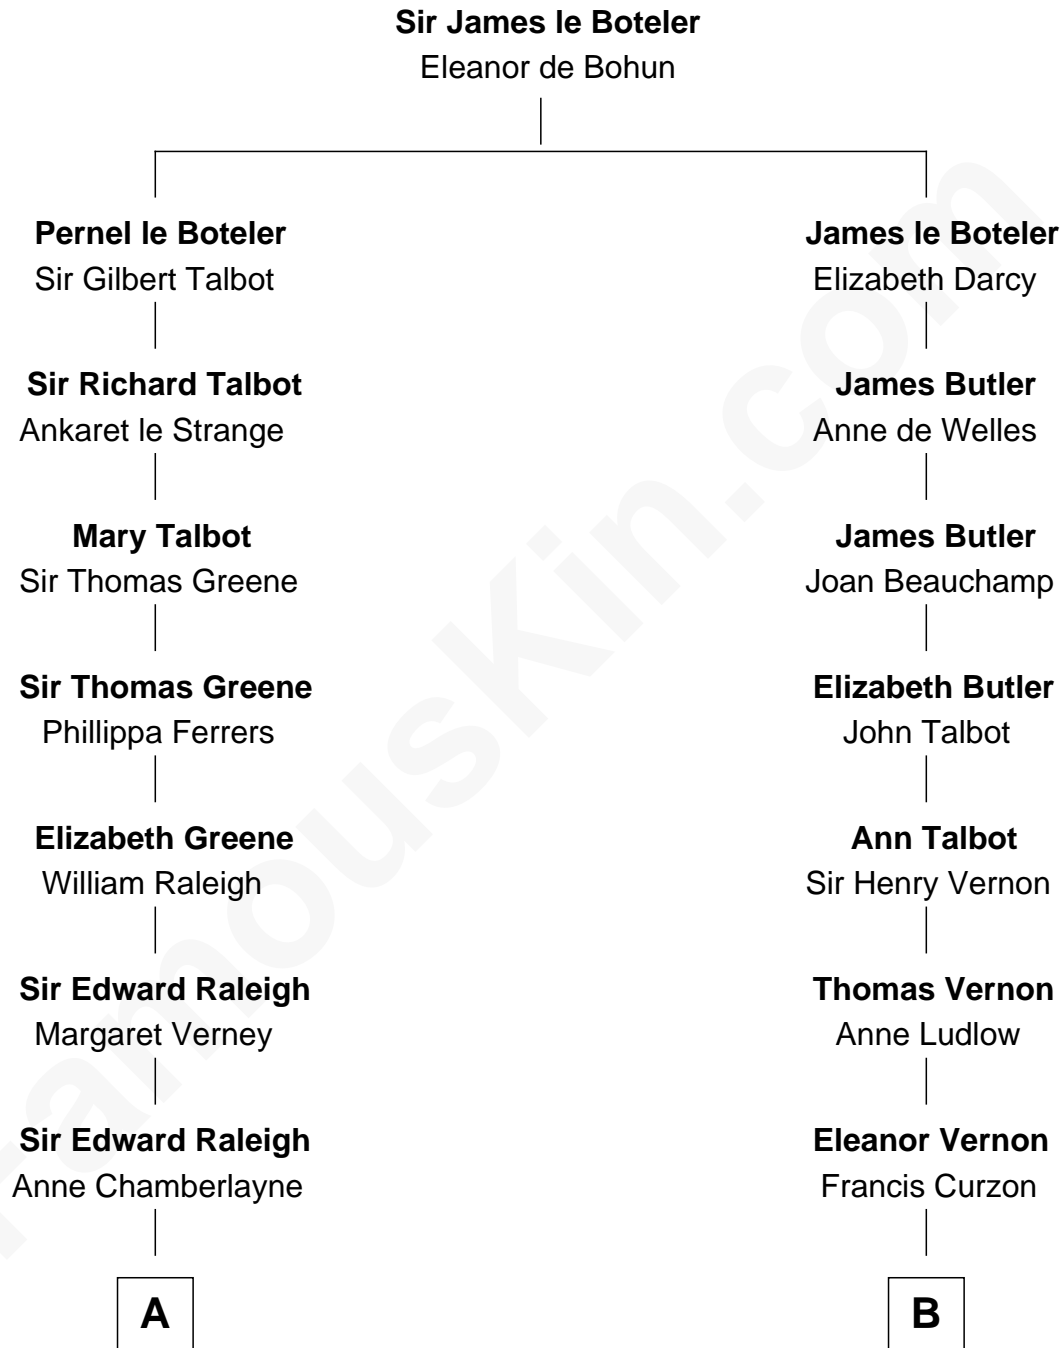

FamousKin.com

Relationship Chart of

Joseph Wharton

Founder of the Wharton School of Business

17th cousin 3 times removed of

Oliver Platt
Movie Actor

C

Cynthia Burke Roche
Arthur Scott Burden

Eileen Burden
Walter Maynard

Sheila Maynard
Nicholas Platt

Oliver Platt
Movie Actor