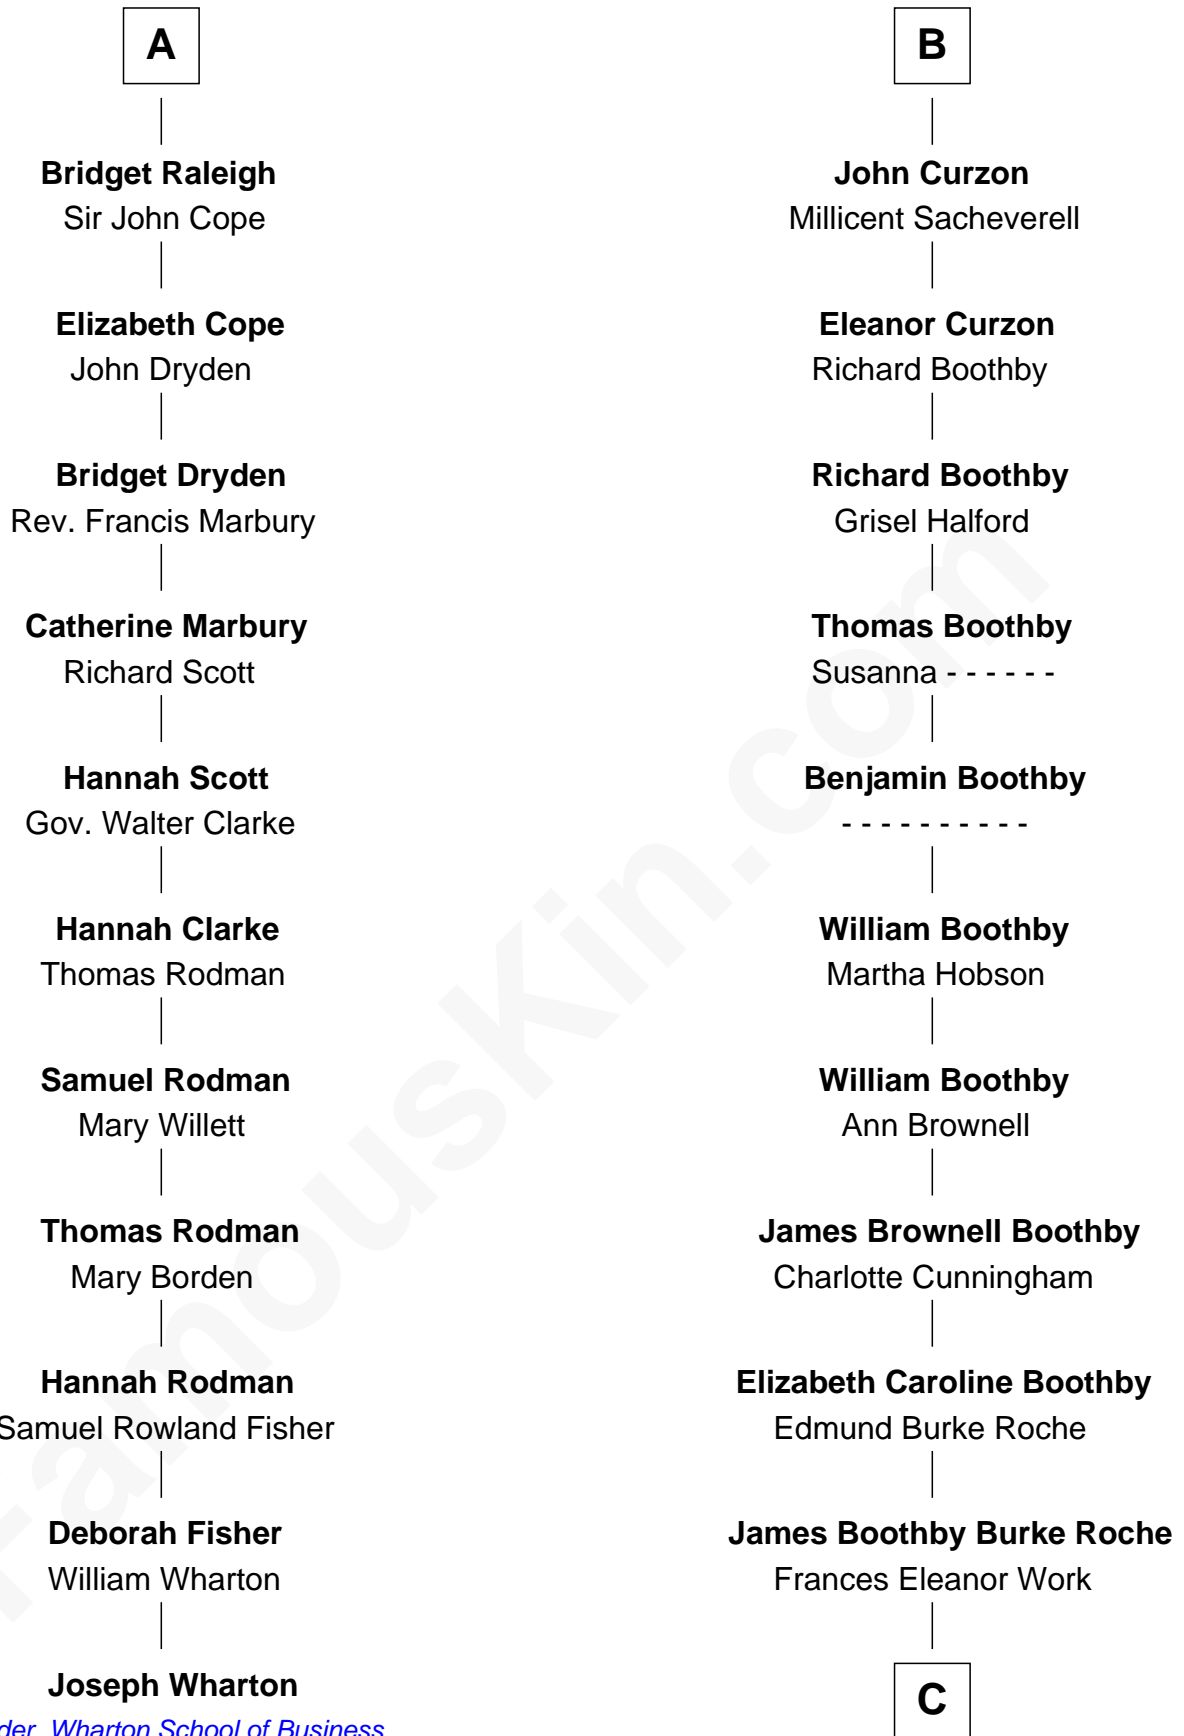

FamousKin.com

Relationship Chart of

Joseph Wharton

Founder of the Wharton School of Business

17th cousin 3 times removed of

Oliver Platt
Movie Actor

C

Cynthia Burke Roche
Arthur Scott Burden

Eileen Burden
Walter Maynard

Sheila Maynard
Nicholas Platt

Oliver Platt
Movie Actor