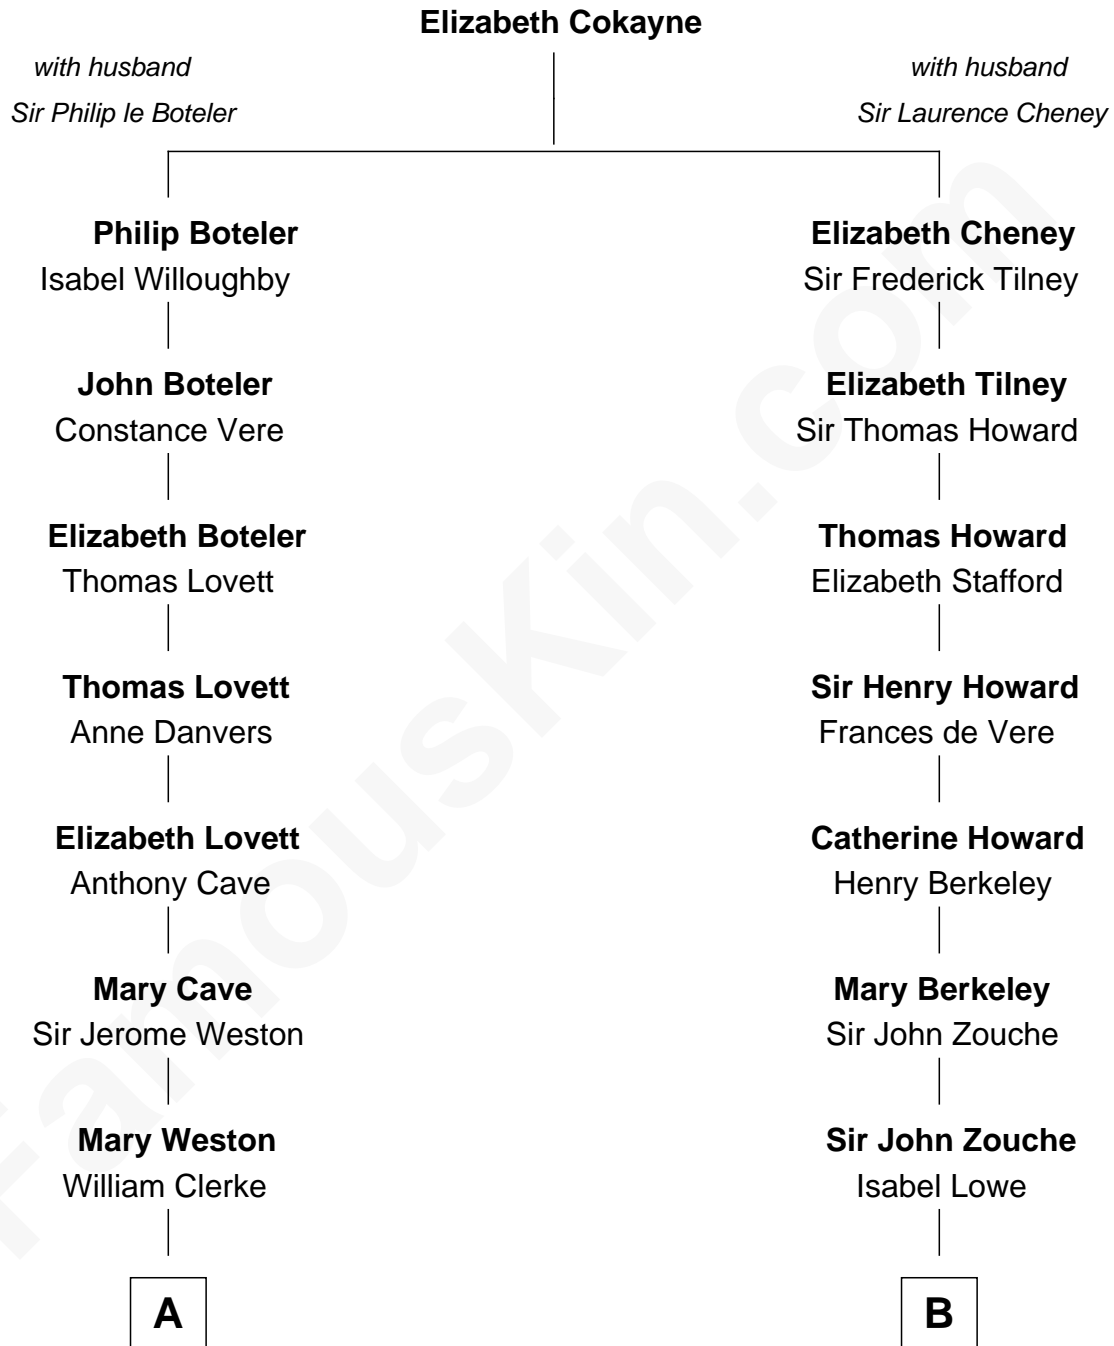

FamousKin.com

Relationship Chart of

Joseph Wharton

Founder of the Wharton School of Business

14th cousin 2 times removed of

Thomas Hunt Morgan

Nobel Prize Winner in Physiology or Medicine

A

Jeremiah Clarke
Frances Latham

Gov. Walter Clarke
Hannah Scott

Hannah Clarke
Thomas Rodman

Samuel Rodman
Mary Willett

Thomas Rodman
Mary Borden

Hannah Rodman
Samuel Rowland Fisher

Deborah Fisher
William Wharton