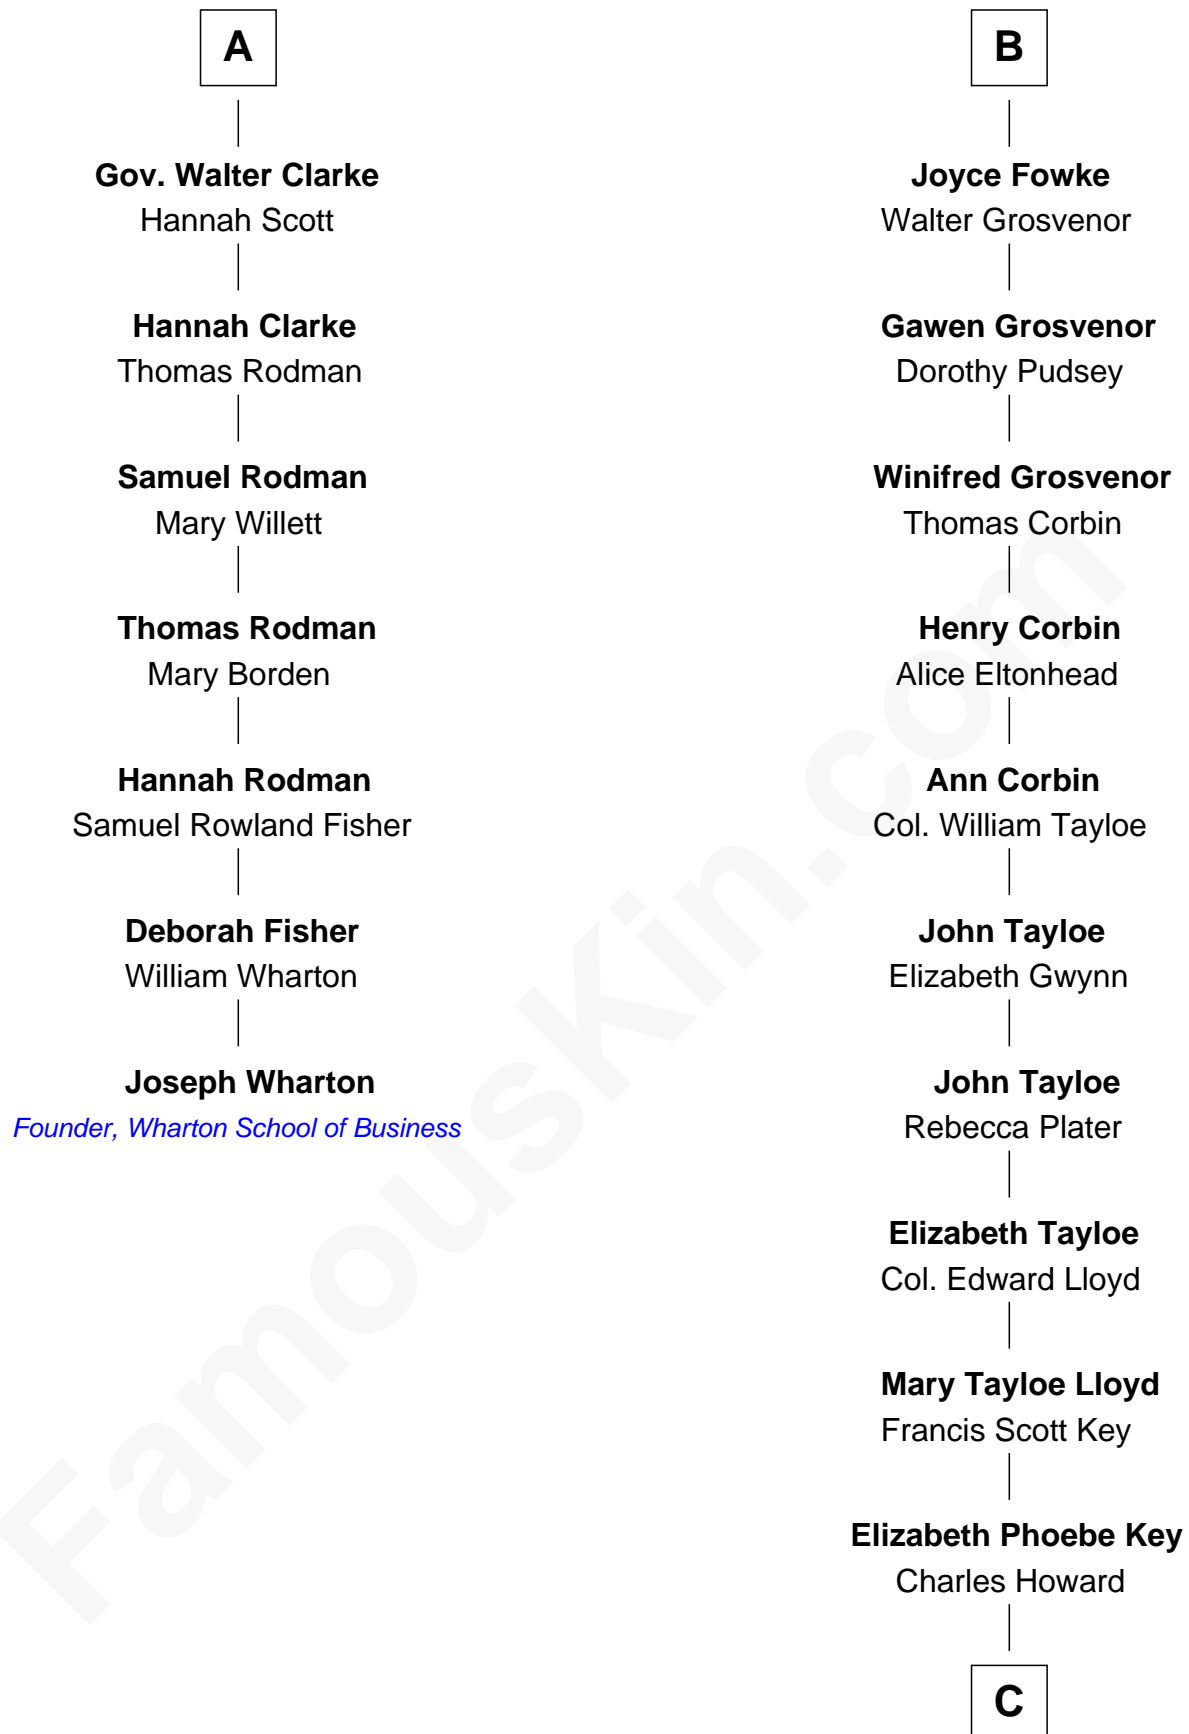

FamousKin.com

Relationship Chart of

Joseph Wharton

Founder of the Wharton School of Business

13th cousin 5 times removed of

Thomas Hunt Morgan

Nobel Prize Winner in Physiology or Medicine

Sir Baldwin Freville

Maude le Scrope

C

Ellen Key Howard
Charlton Hunt Morgan

Thomas Hunt Morgan
Nobel Prize Winner

FamousKin.com