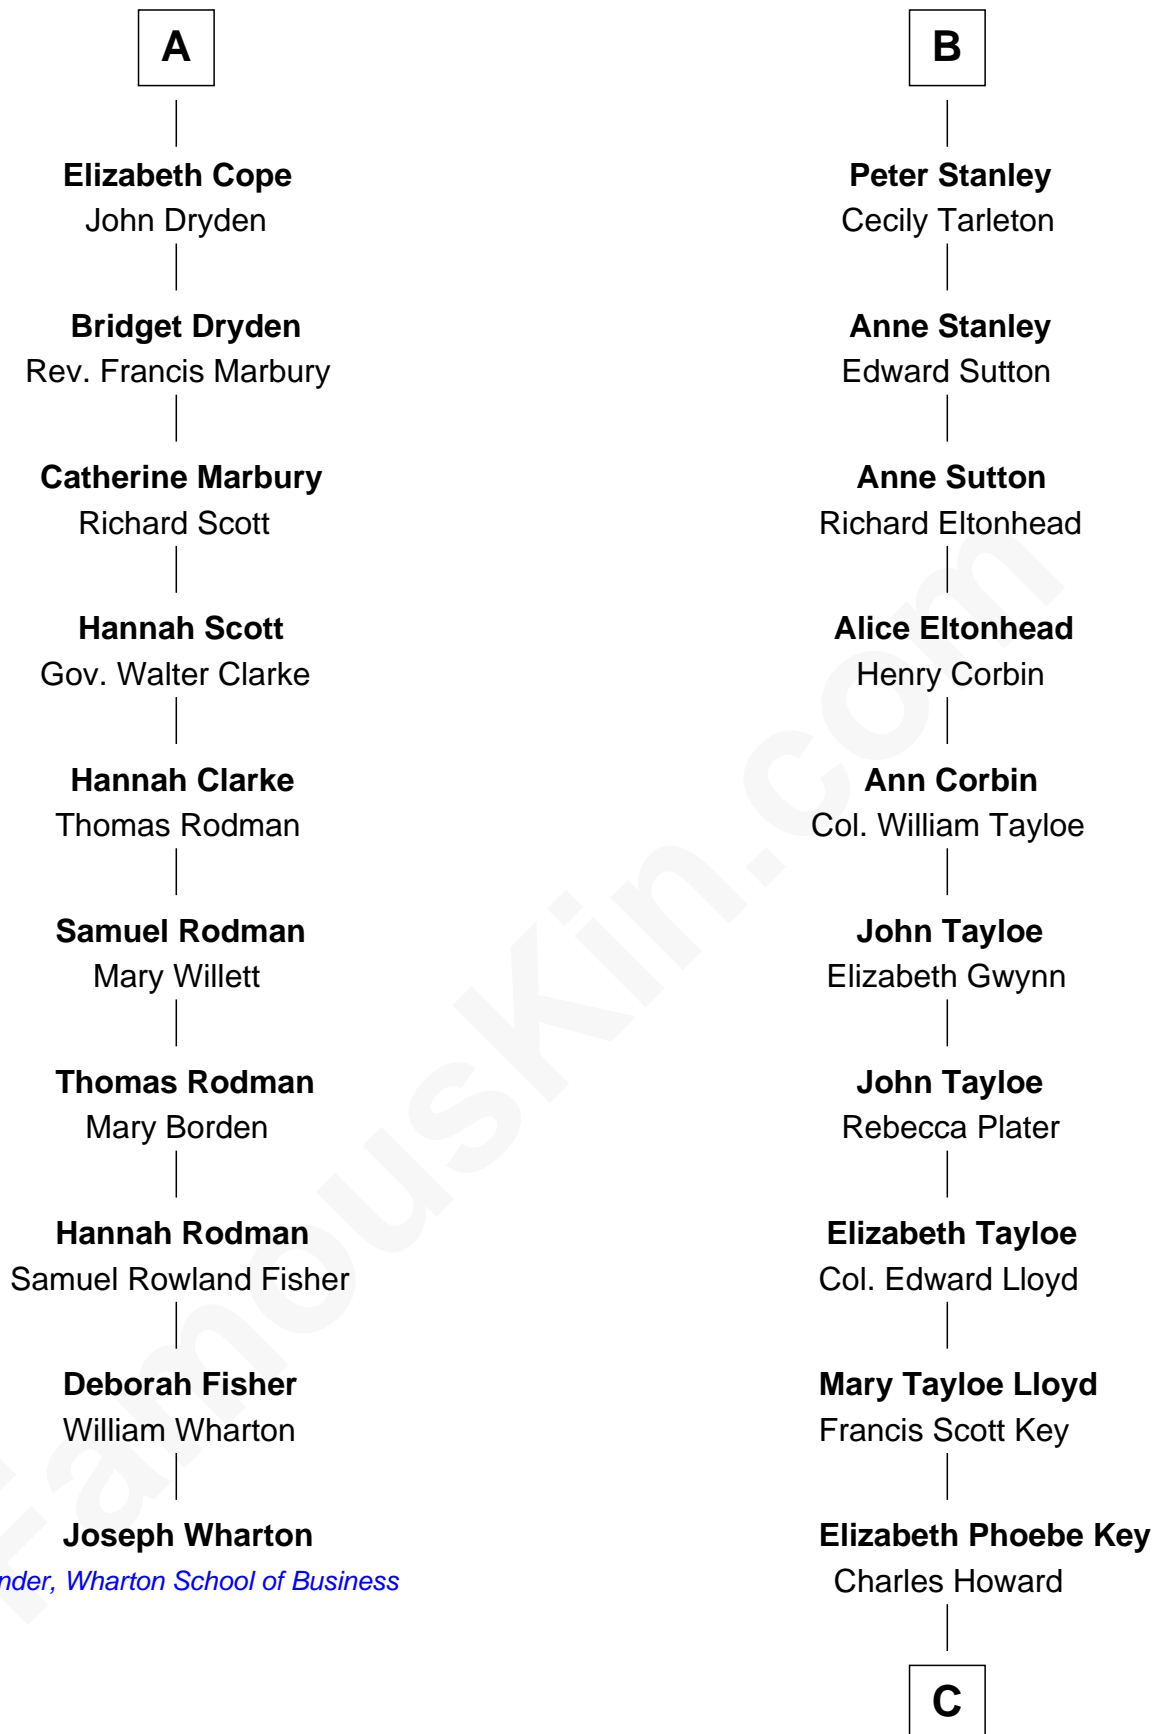

FamousKin.com

Relationship Chart of

Joseph Wharton

Founder of the Wharton School of Business

16th cousin 2 times removed of

Thomas Hunt Morgan

Nobel Prize Winner in Physiology or Medicine

C

Ellen Key Howard
Charlton Hunt Morgan

Thomas Hunt Morgan
Nobel Prize Winner

FamousKin.com