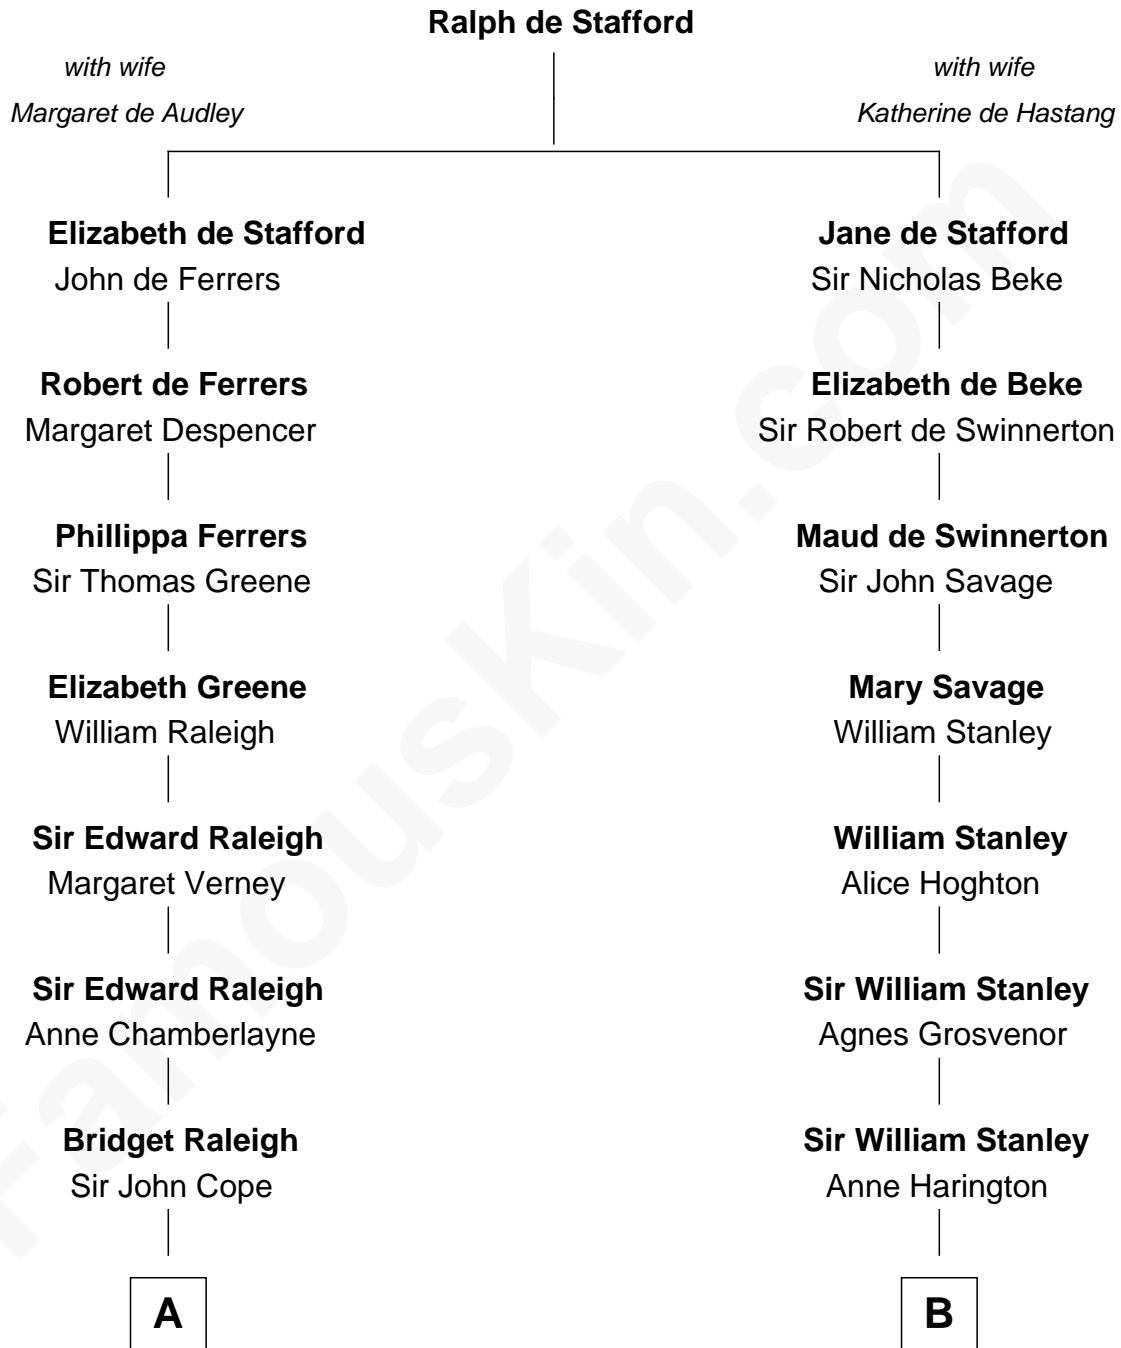

FamousKin.com

Relationship Chart of

Joseph Wharton

Founder of the Wharton School of Business

16th cousin 2 times removed of

Thomas Hunt Morgan

Nobel Prize Winner in Physiology or Medicine

C