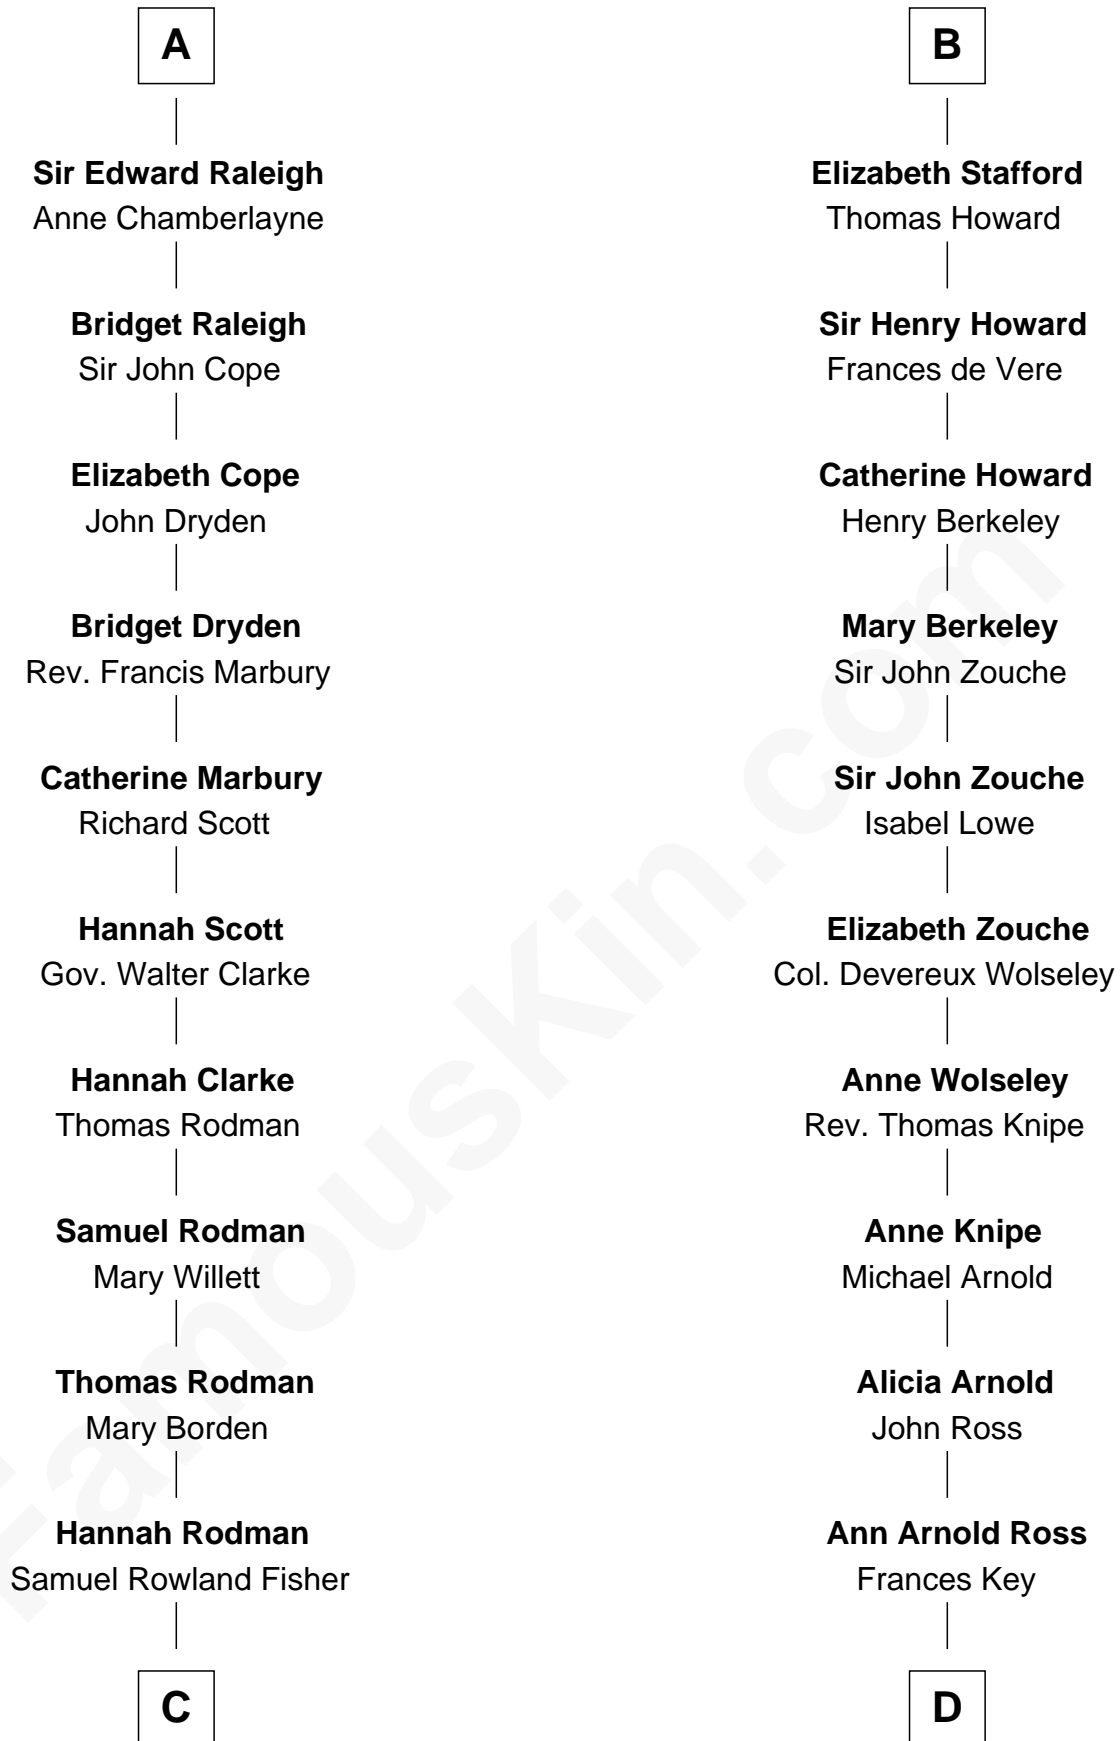

FamousKin.com

Relationship Chart of

Joseph Wharton

Founder of the Wharton School of Business

18th cousin 3 times removed of

Thomas Hunt Morgan

Nobel Prize Winner in Physiology or Medicine

Sir Hugh I de Audley

Iseult de Mortimer

C

Deborah Fisher
William Wharton

Joseph Wharton

Founder, Wharton School of Business

D

John Ross Key
Anne Phebe Penn Dagworthy Charlton

Francis Scott Key
Mary Tayloe Lloyd