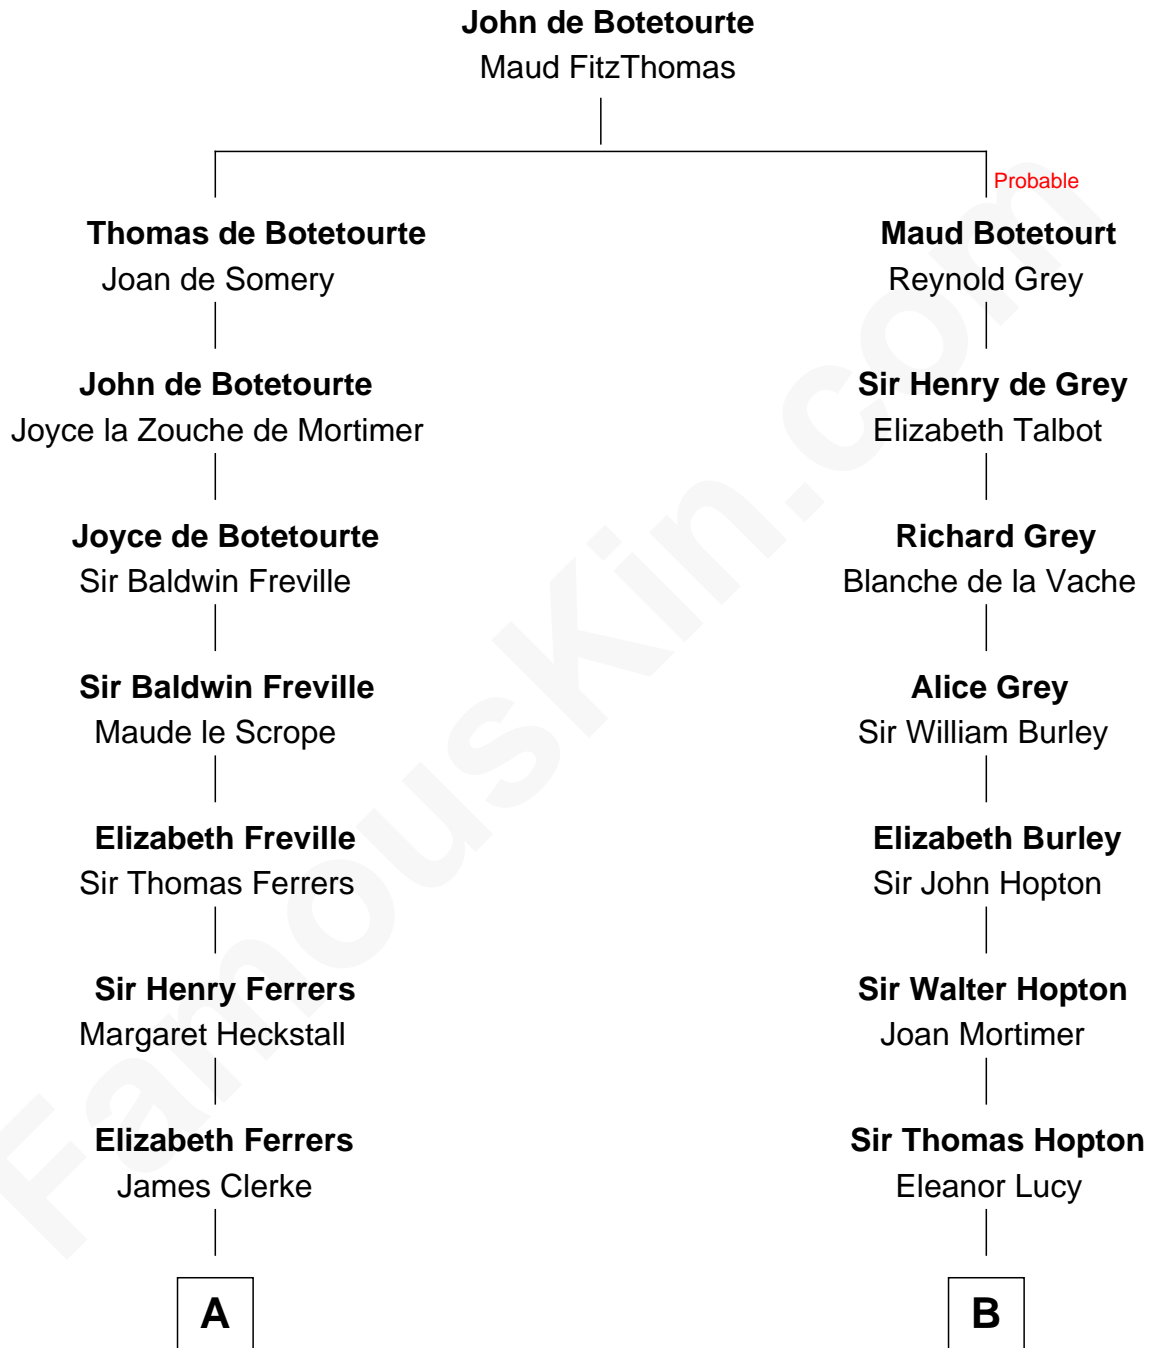

FamousKin.com

Relationship Chart of

Joseph Wharton

Founder of the Wharton School of Business

17th cousin 4 times removed of

Marjorie Post

Founder of General Foods

C

Azel Lathrop
Elizabeth Hyde

Erastus Lathrop
Sarah Bailey

Caroline Cushman Lathrop
Charles Rollin Post

Charles William Post
Elle Letitia Merriweather

Marjorie Post
Founder of General Foods