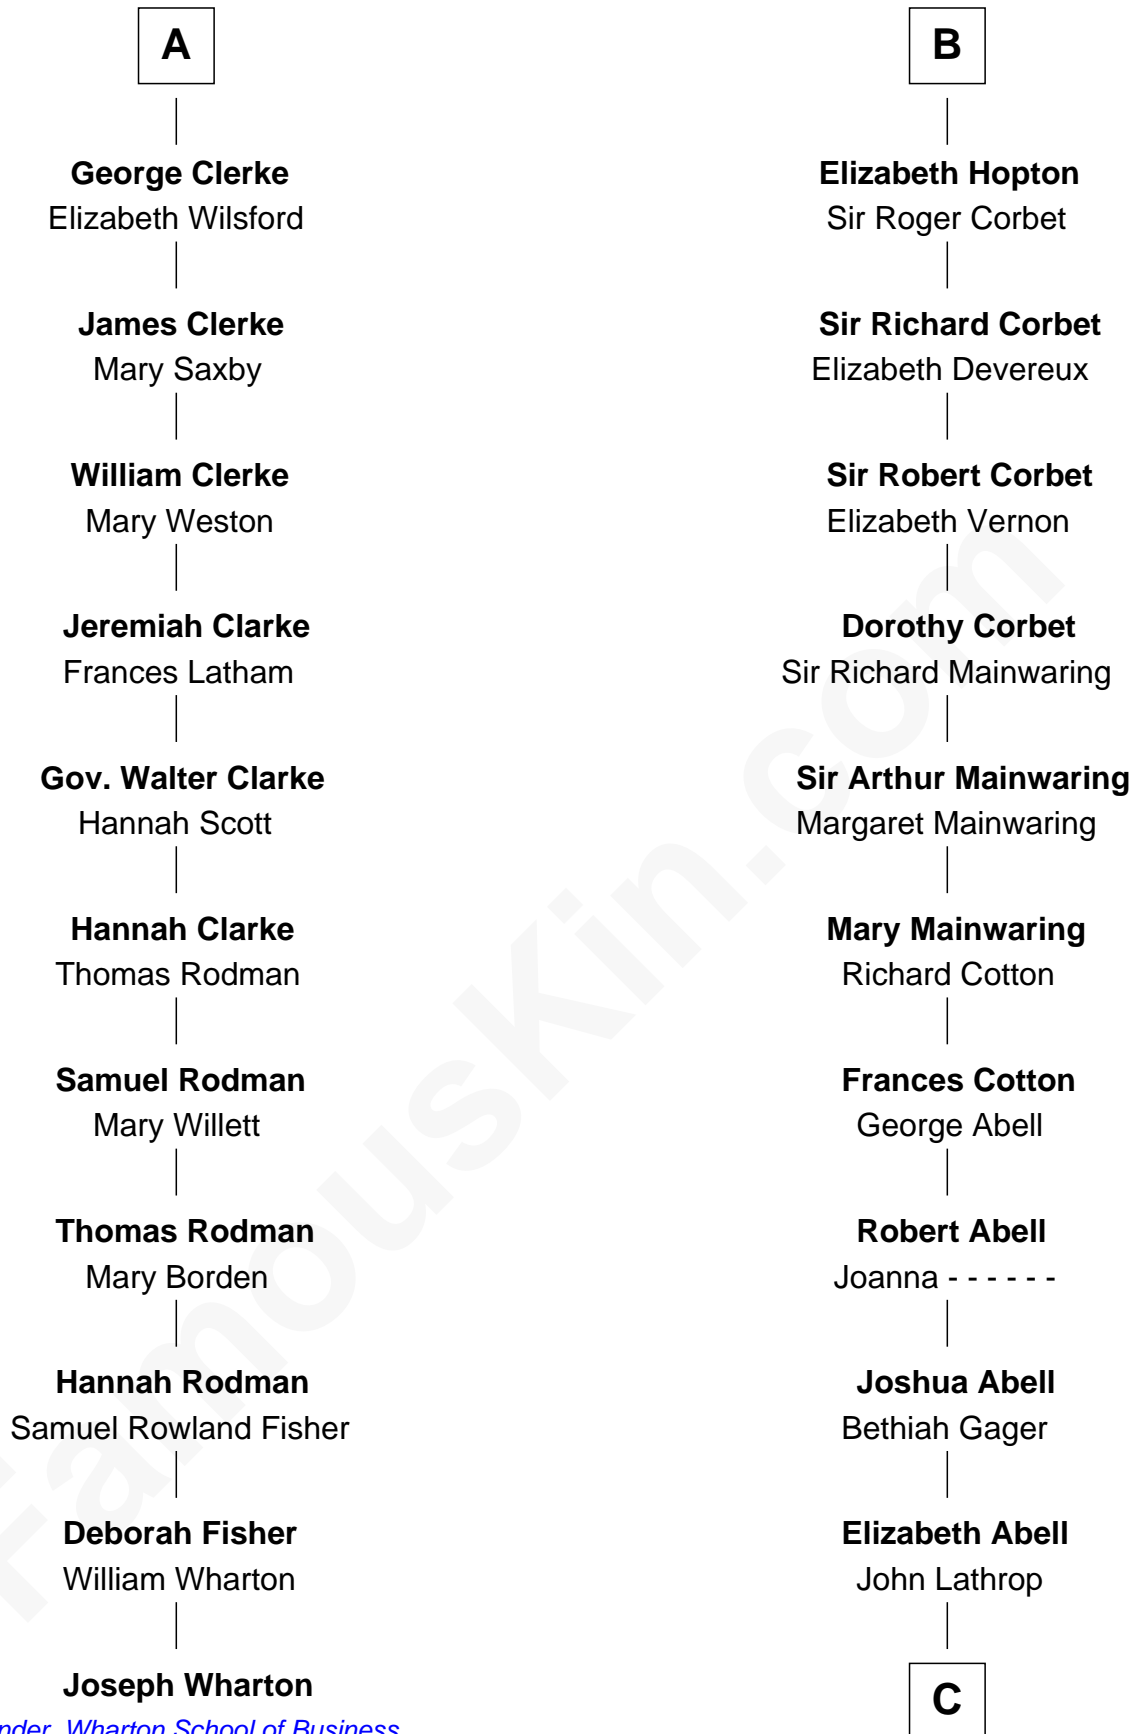

FamousKin.com

Relationship Chart of

Joseph Wharton

Founder of the Wharton School of Business

17th cousin 4 times removed of

Marjorie Post

Founder of General Foods

C

Azel Lathrop
Elizabeth Hyde

Erastus Lathrop
Sarah Bailey

Caroline Cushman Lathrop
Charles Rollin Post

Charles William Post
Elle Letitia Merriweather

Marjorie Post
Founder of General Foods