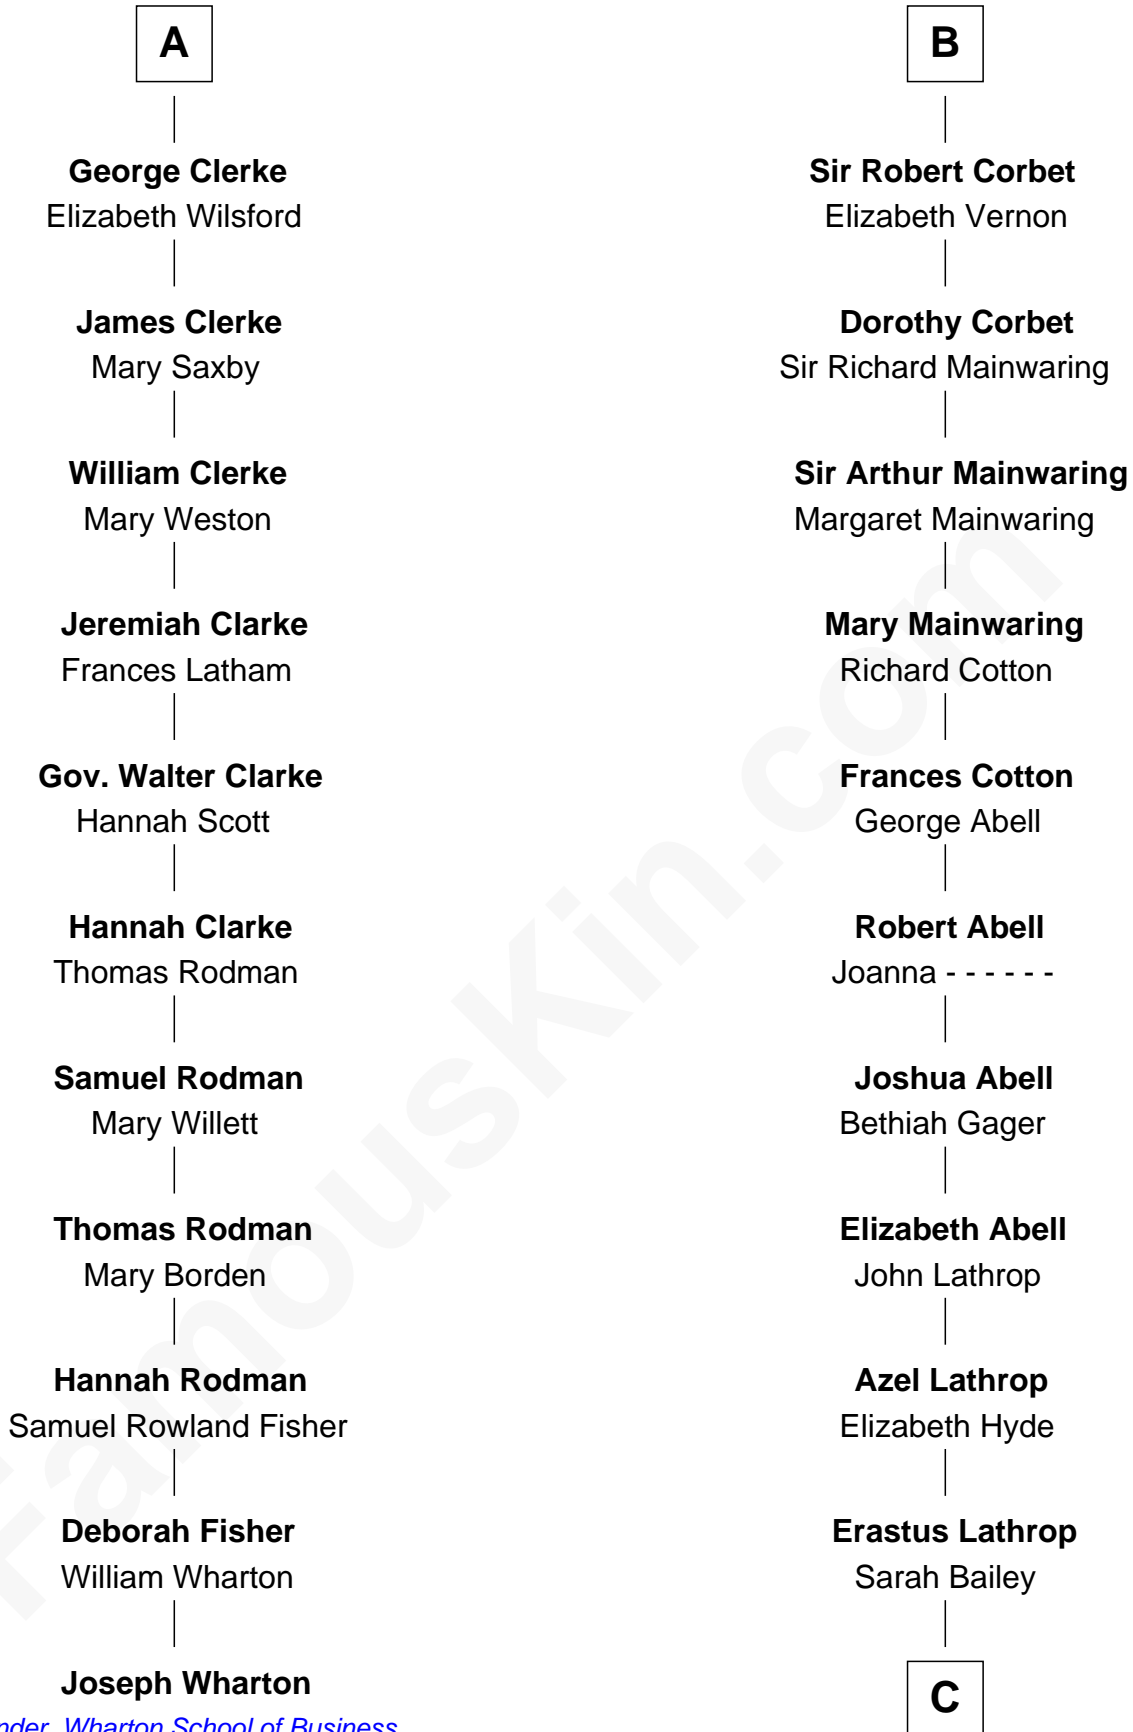

FamousKin.com

Relationship Chart of

Joseph Wharton

Founder of the Wharton School of Business

17th cousin 2 times removed of

Marjorie Post

Founder of General Foods

C

—
Caroline Cushman Lathrop

Charles Rollin Post

—
Charles William Post

Elle Letitia Merriweather

—
Marjorie Post

Founder of General Foods

FamousKin.com