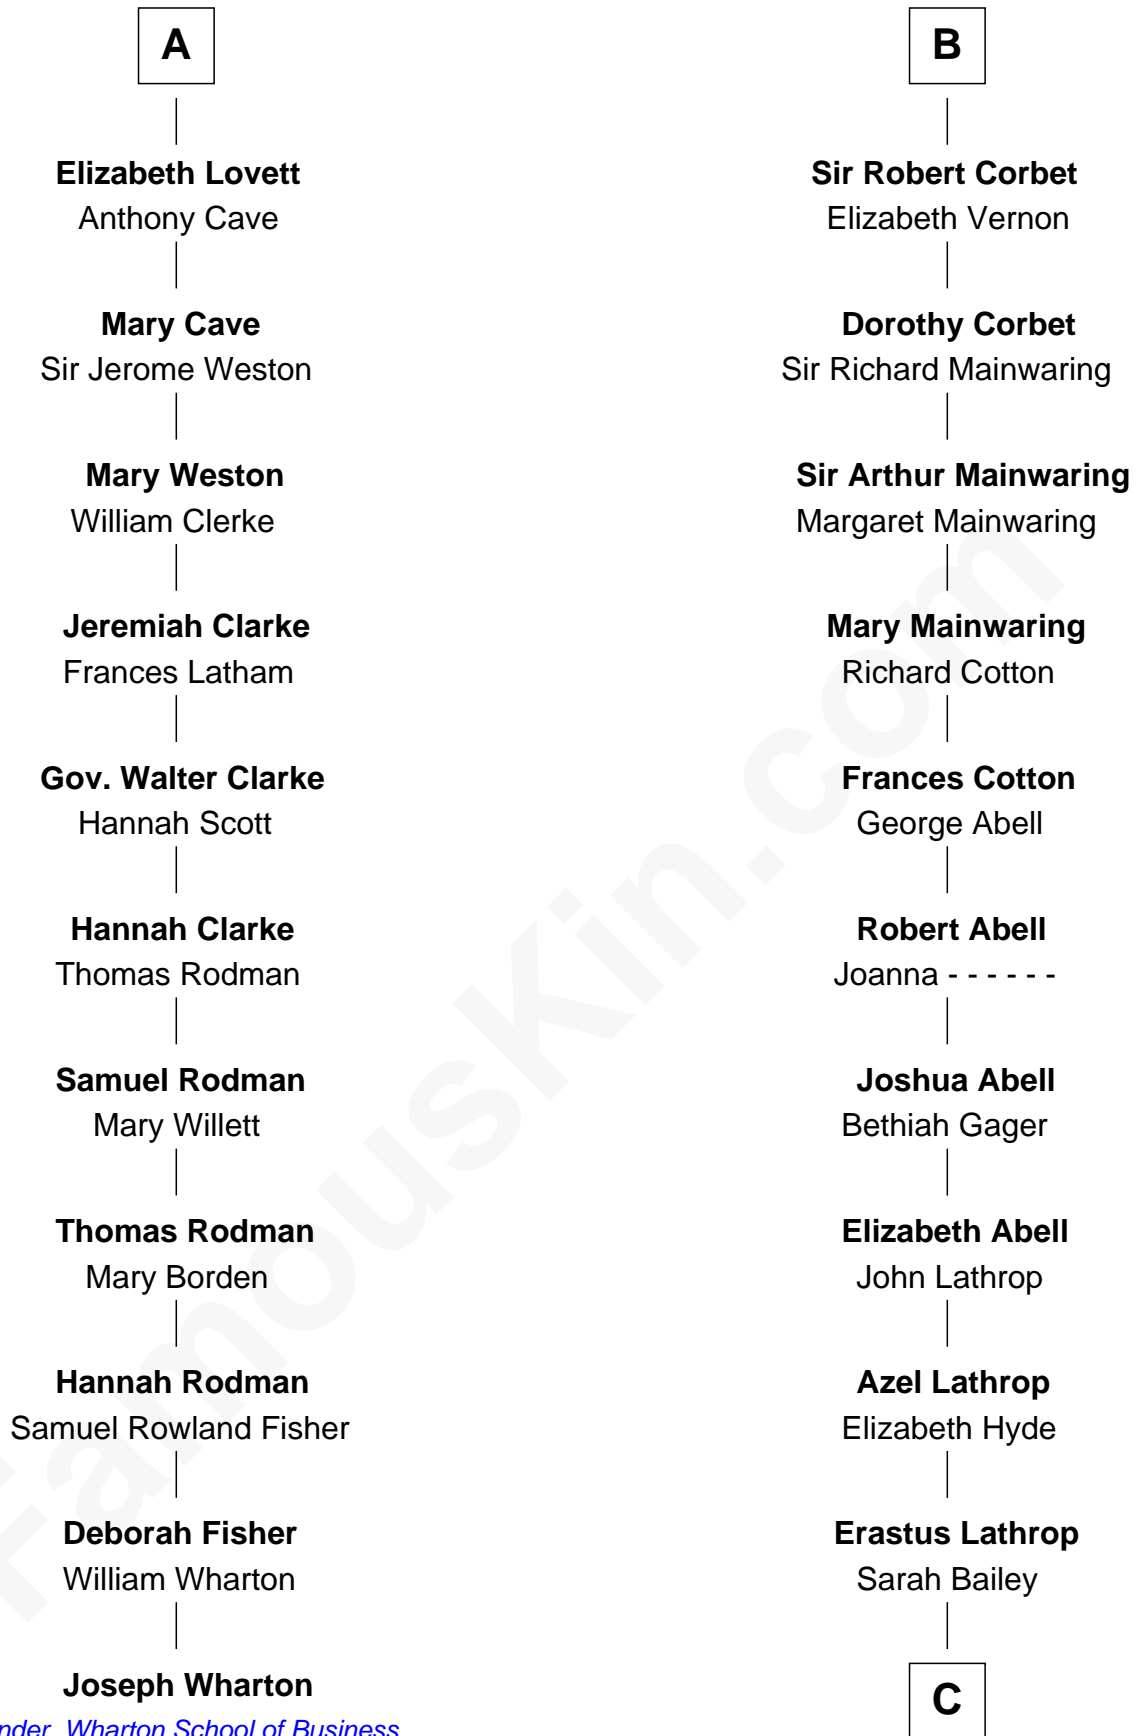

FamousKin.com

Relationship Chart of

Joseph Wharton

Founder of the Wharton School of Business

17th cousin 2 times removed of

Marjorie Post

Founder of General Foods

C

Caroline Cushman Lathrop

Charles Rollin Post

Charles William Post

Elle Letitia Merriweather

Marjorie Post

Founder of General Foods

FamousKin.com