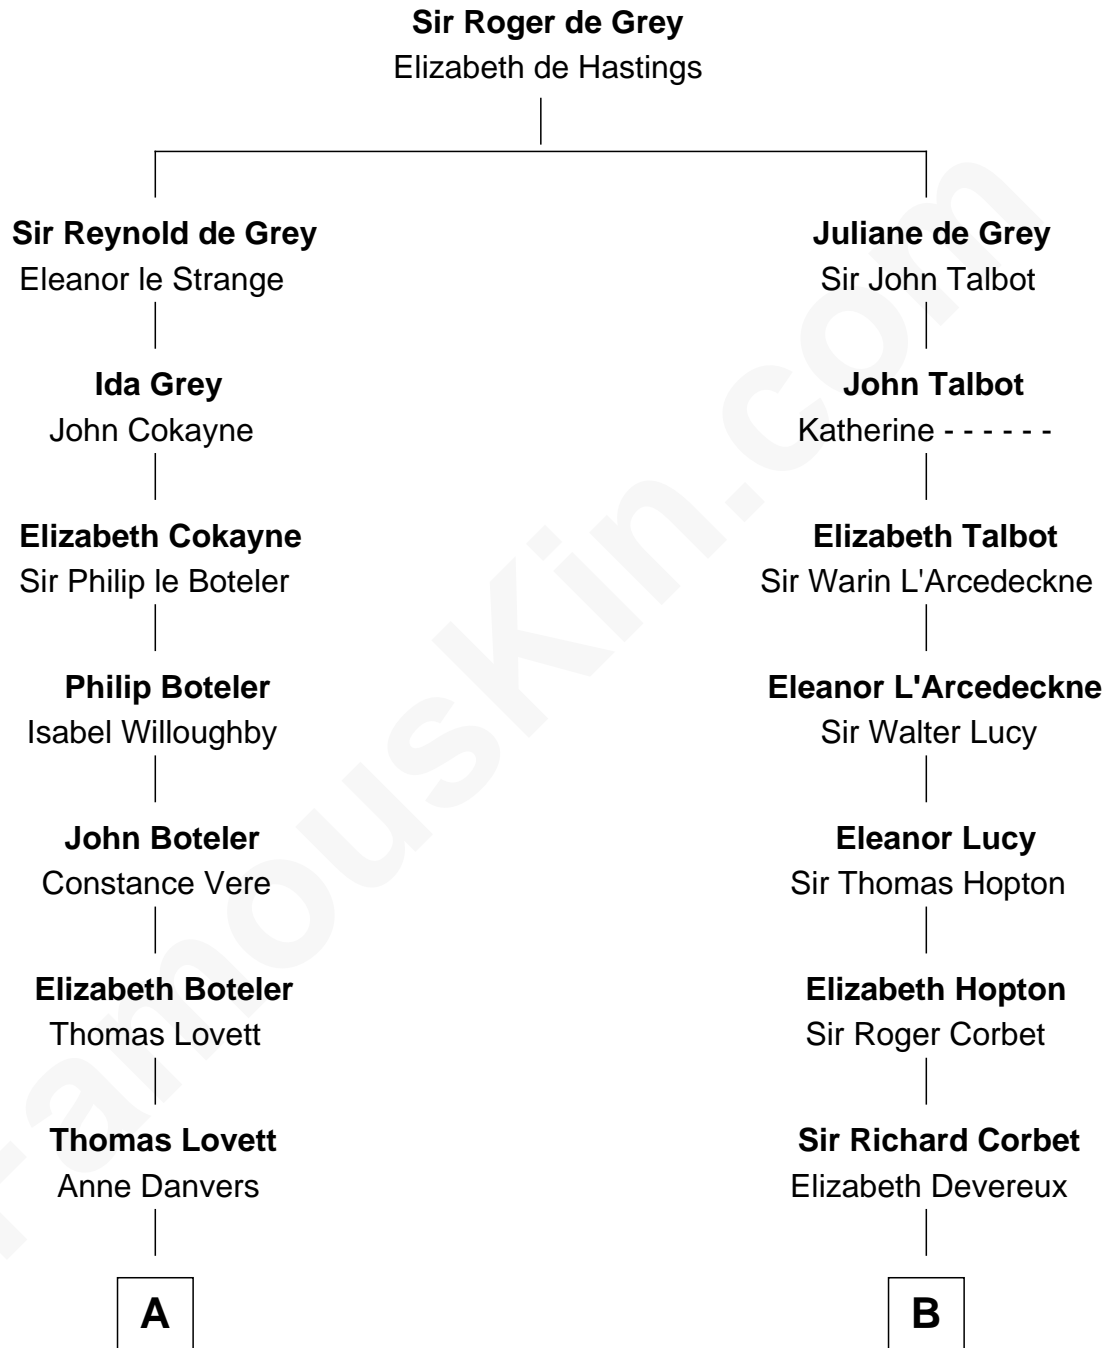

FamousKin.com

Relationship Chart of

Joseph Wharton

Founder of the Wharton School of Business

17th cousin 2 times removed of

Marjorie Post

Founder of General Foods

C

Caroline Cushman Lathrop

Charles Rollin Post

Charles William Post

Elle Letitia Merriweather

Marjorie Post

Founder of General Foods

FamousKin.com