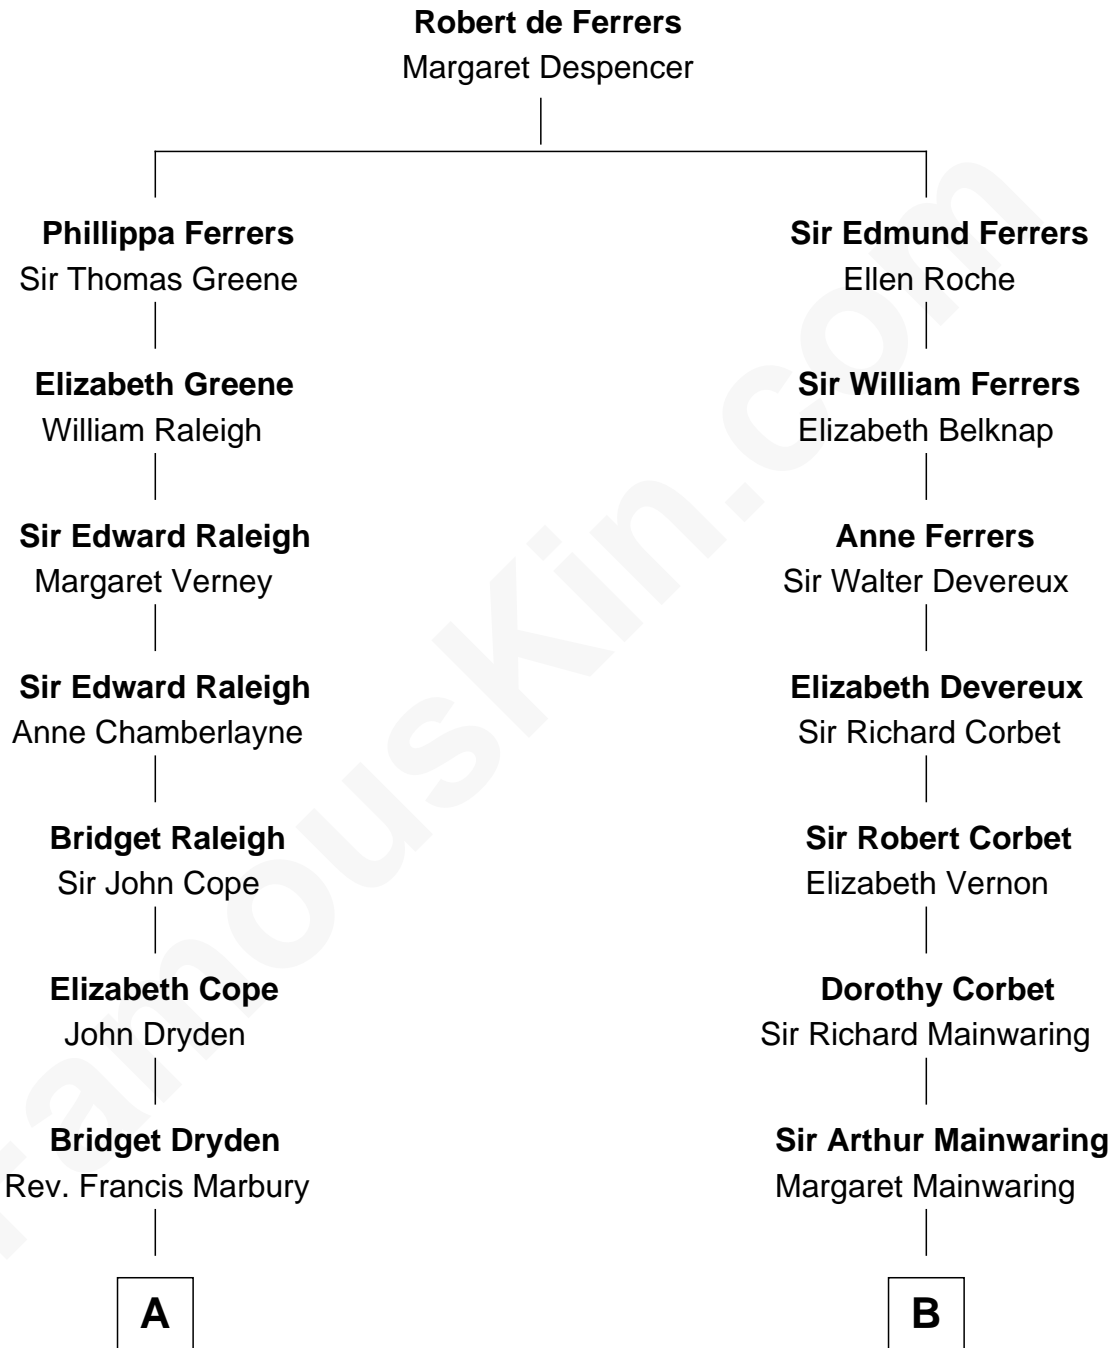

FamousKin.com

Relationship Chart of

Joseph Wharton

Founder of the Wharton School of Business

14th cousin 2 times removed of

Marjorie Post

Founder of General Foods

A

Catherine Marbury

Richard Scott

Hannah Scott

Gov. Walter Clarke

Hannah Clarke

Thomas Rodman

Samuel Rodman

Mary Willett

Thomas Rodman

Mary Borden

Hannah Rodman

Samuel Rowland Fisher

Deborah Fisher

William Wharton

Joseph Wharton

Founder, Wharton School of Business