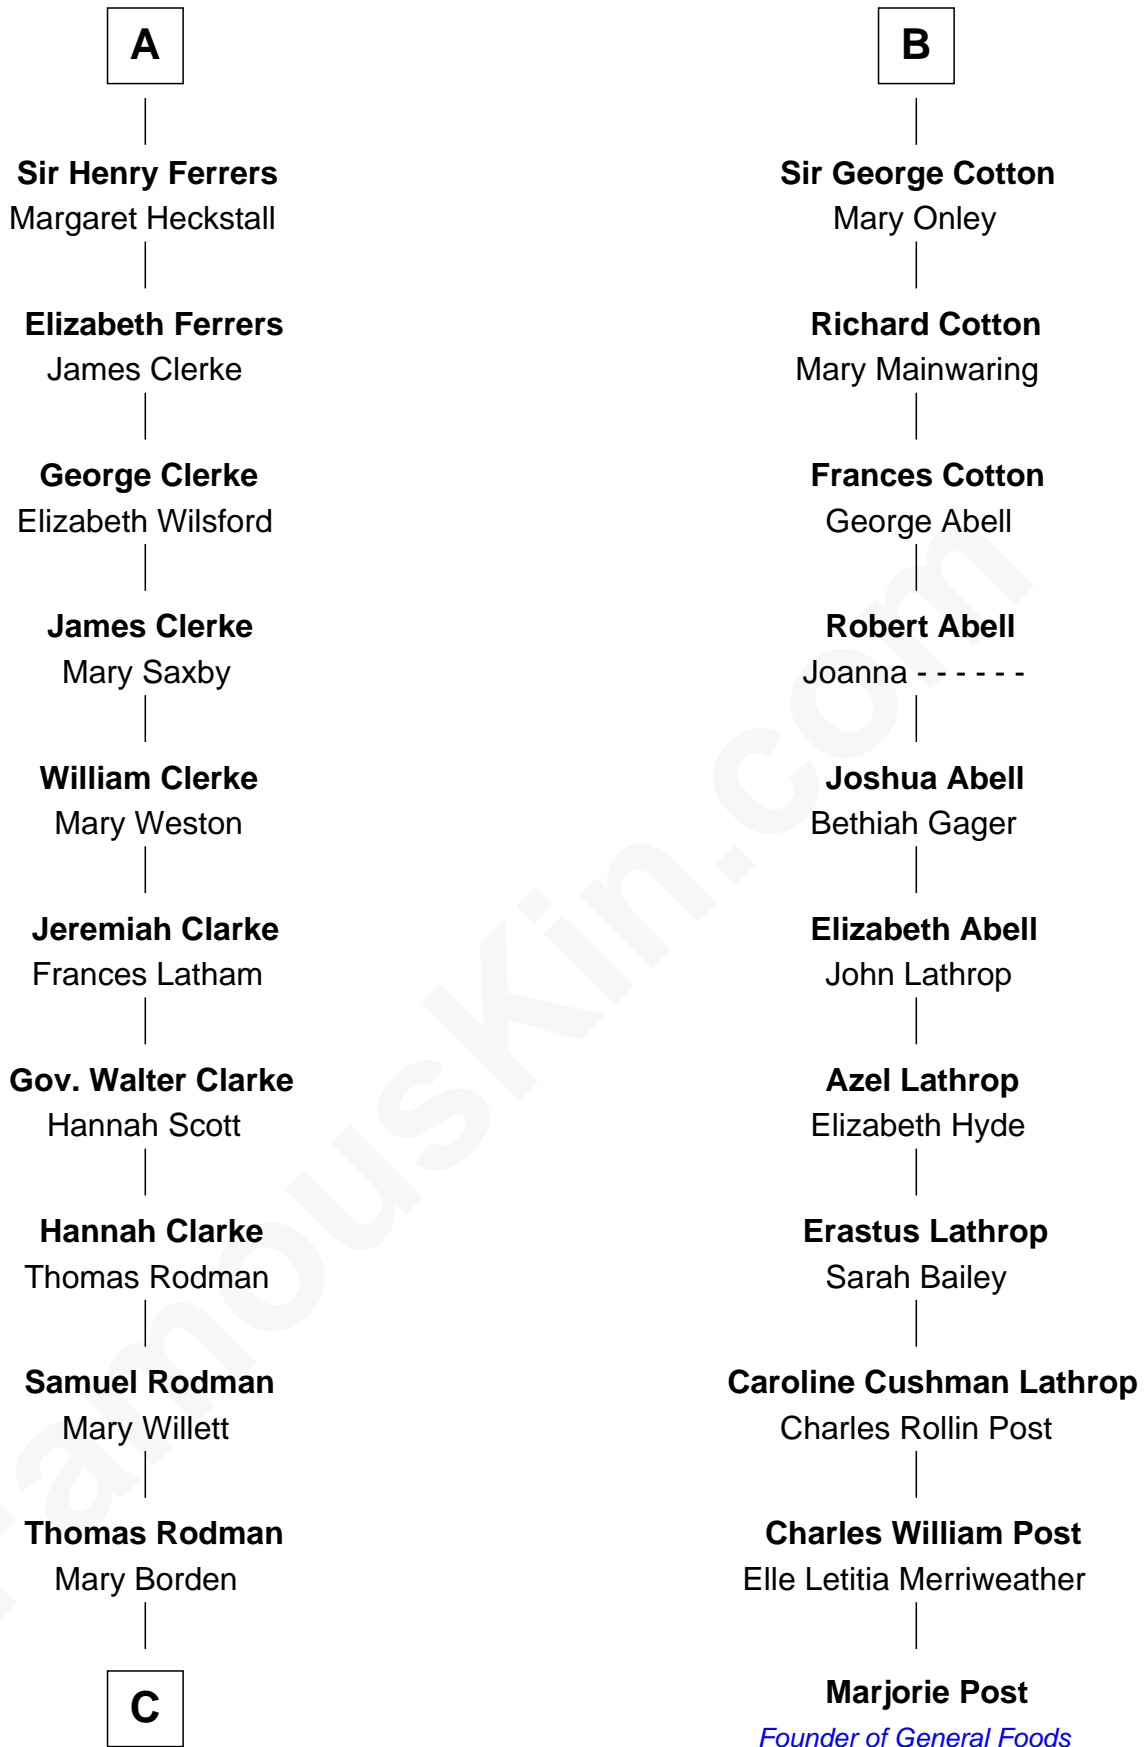

FamousKin.com

Relationship Chart of

Joseph Wharton

Founder of the Wharton School of Business

17th cousin 2 times removed of

Marjorie Post

Founder of General Foods

C

—
Hannah Rodman
Samuel Rowland Fisher

—
Deborah Fisher
William Wharton

—
Joseph Wharton
Founder, Wharton School of Business

FamousKin.com