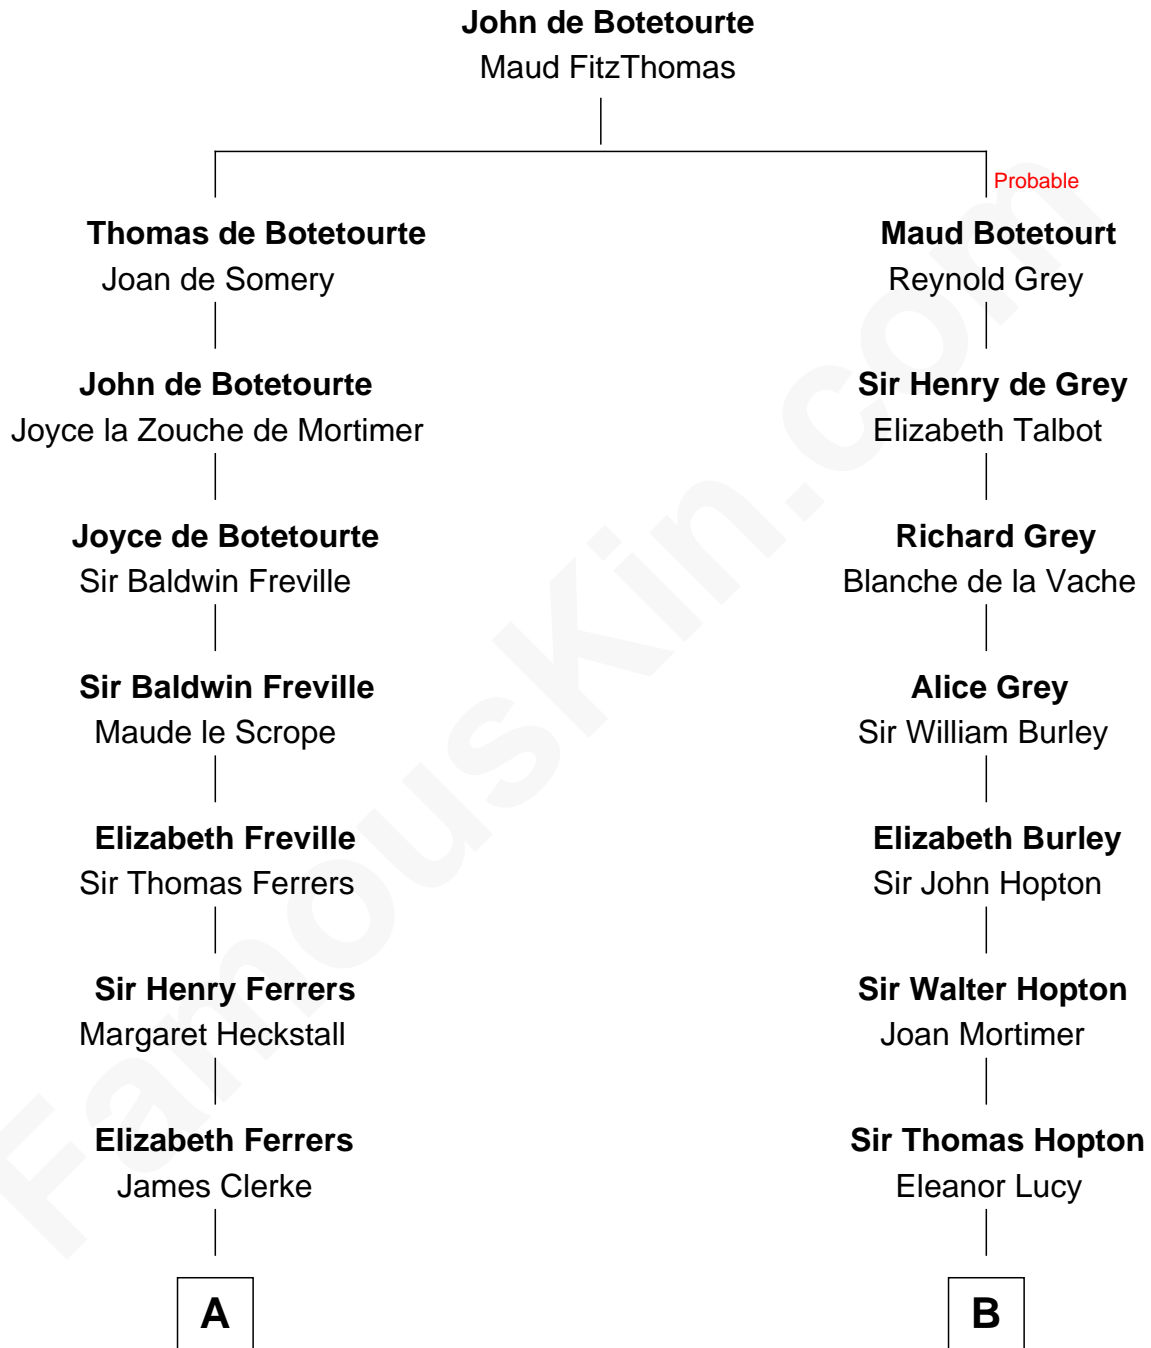

## Relationship Chart of

### Joseph Wharton

*Founder of the Wharton School of Business*

17th cousin 3 times removed of

**C. W. Post**

*Founder of Post Cereals*

**C**

**Azel Lathrop**  
Elizabeth Hyde

**Erastus Lathrop**  
Sarah Bailey