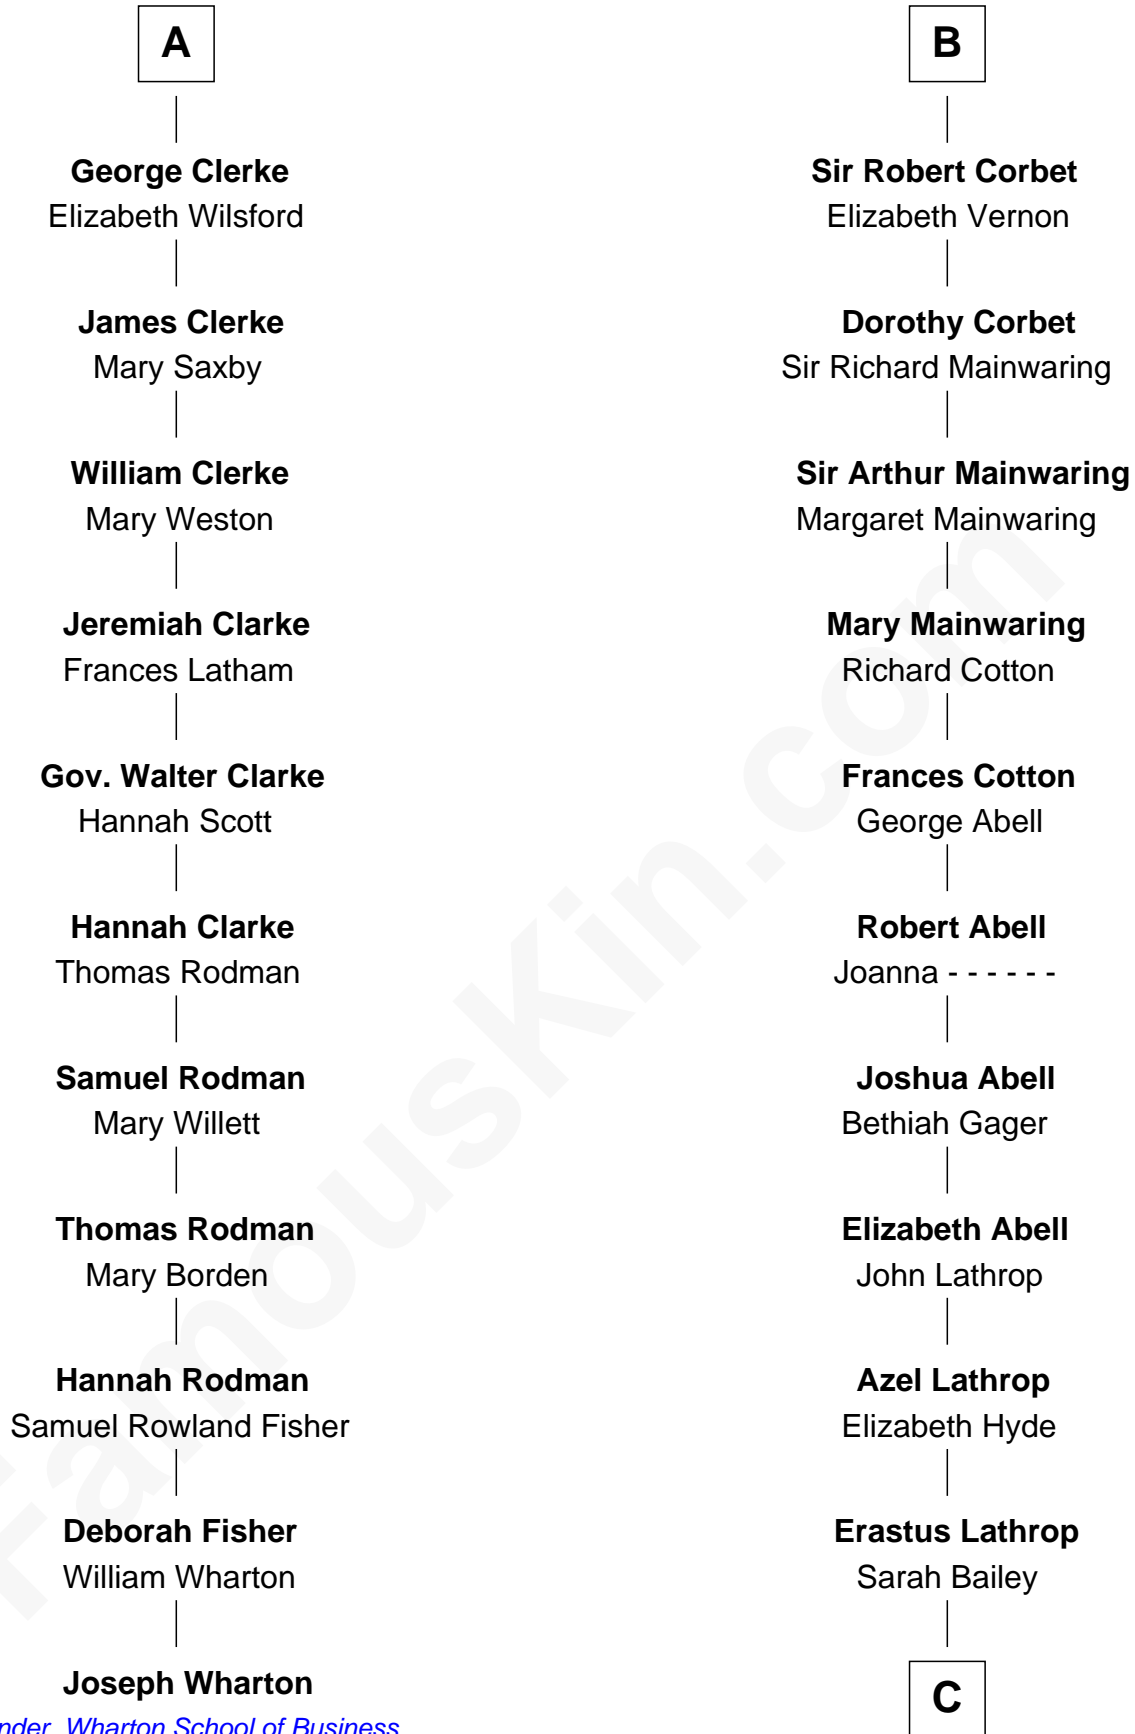

FamousKin.com

Relationship Chart of

Joseph Wharton

Founder of the Wharton School of Business

17th cousin 1 time removed of

C. W. Post

Founder of Post Cereals

Sir Thebaud de Verdun

Sir Walter Devereux

Elizabeth Bromwich

Sir Thomas Ferrers

Elizabeth Freville

Sir Walter Devereux

Elizabeth Merbery

Sir Henry Ferrers

Margaret Heckstall

Sir Walter Devereux

Anne Ferrers

Elizabeth Ferrers

James Clerke

Elizabeth Devereux

Sir Richard Corbet

A

B