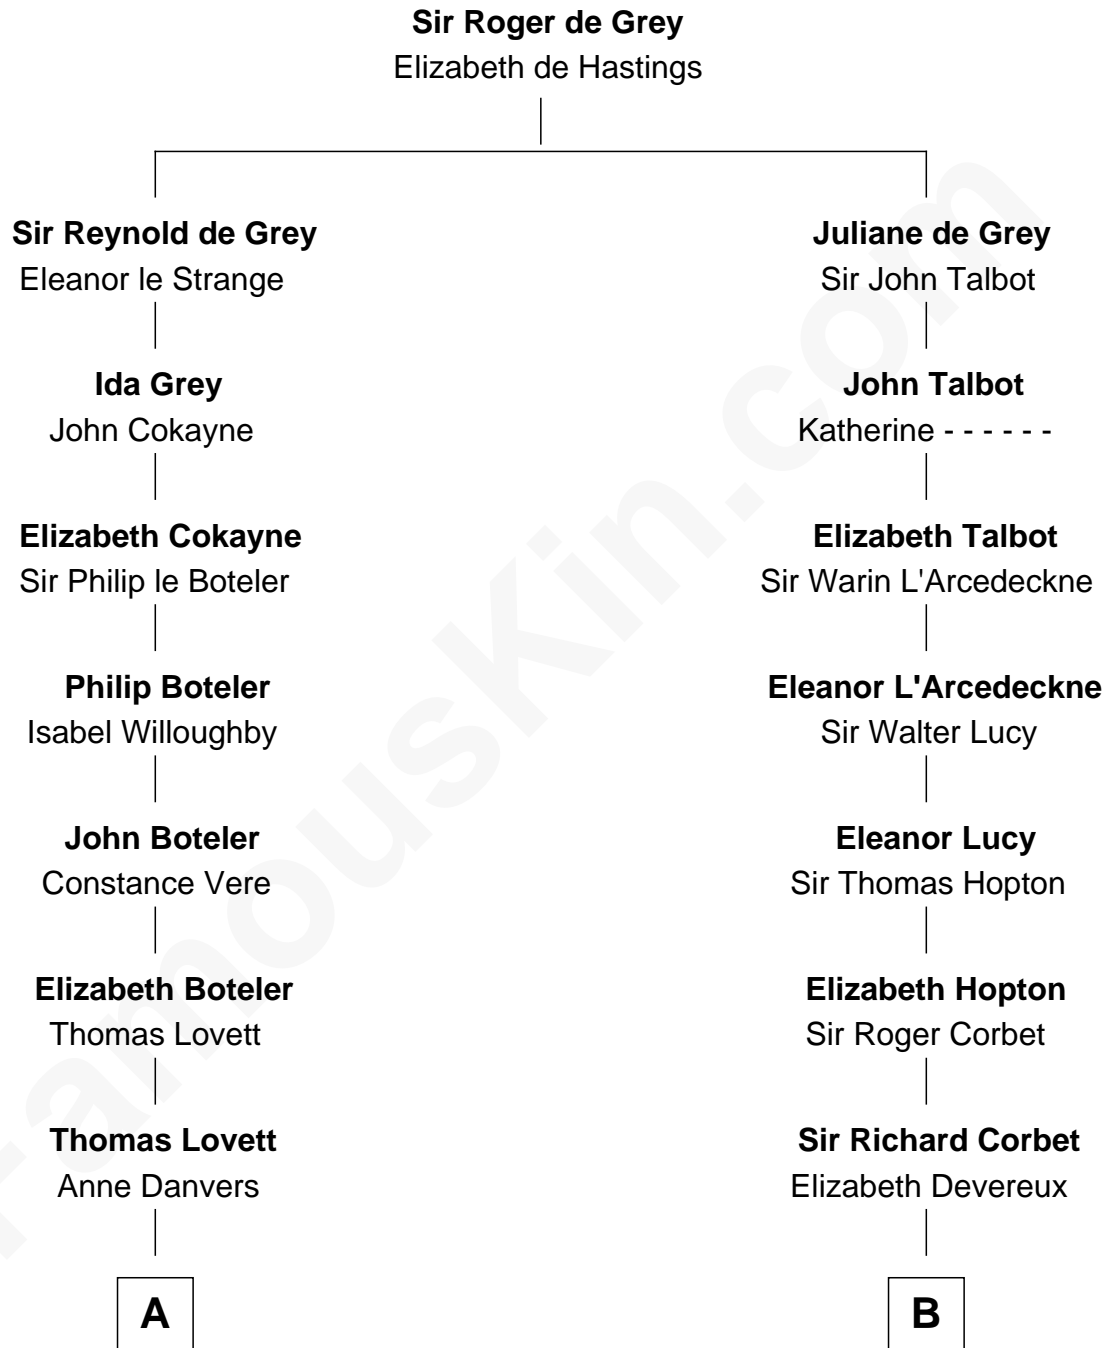

## Relationship Chart of

### Joseph Wharton

Founder of the Wharton School of Business

17th cousin 1 time removed of

**C. W. Post**

Founder of Post Cereals

**C**

—  
**Caroline Cushman Lathrop**

Charles Rollin Post