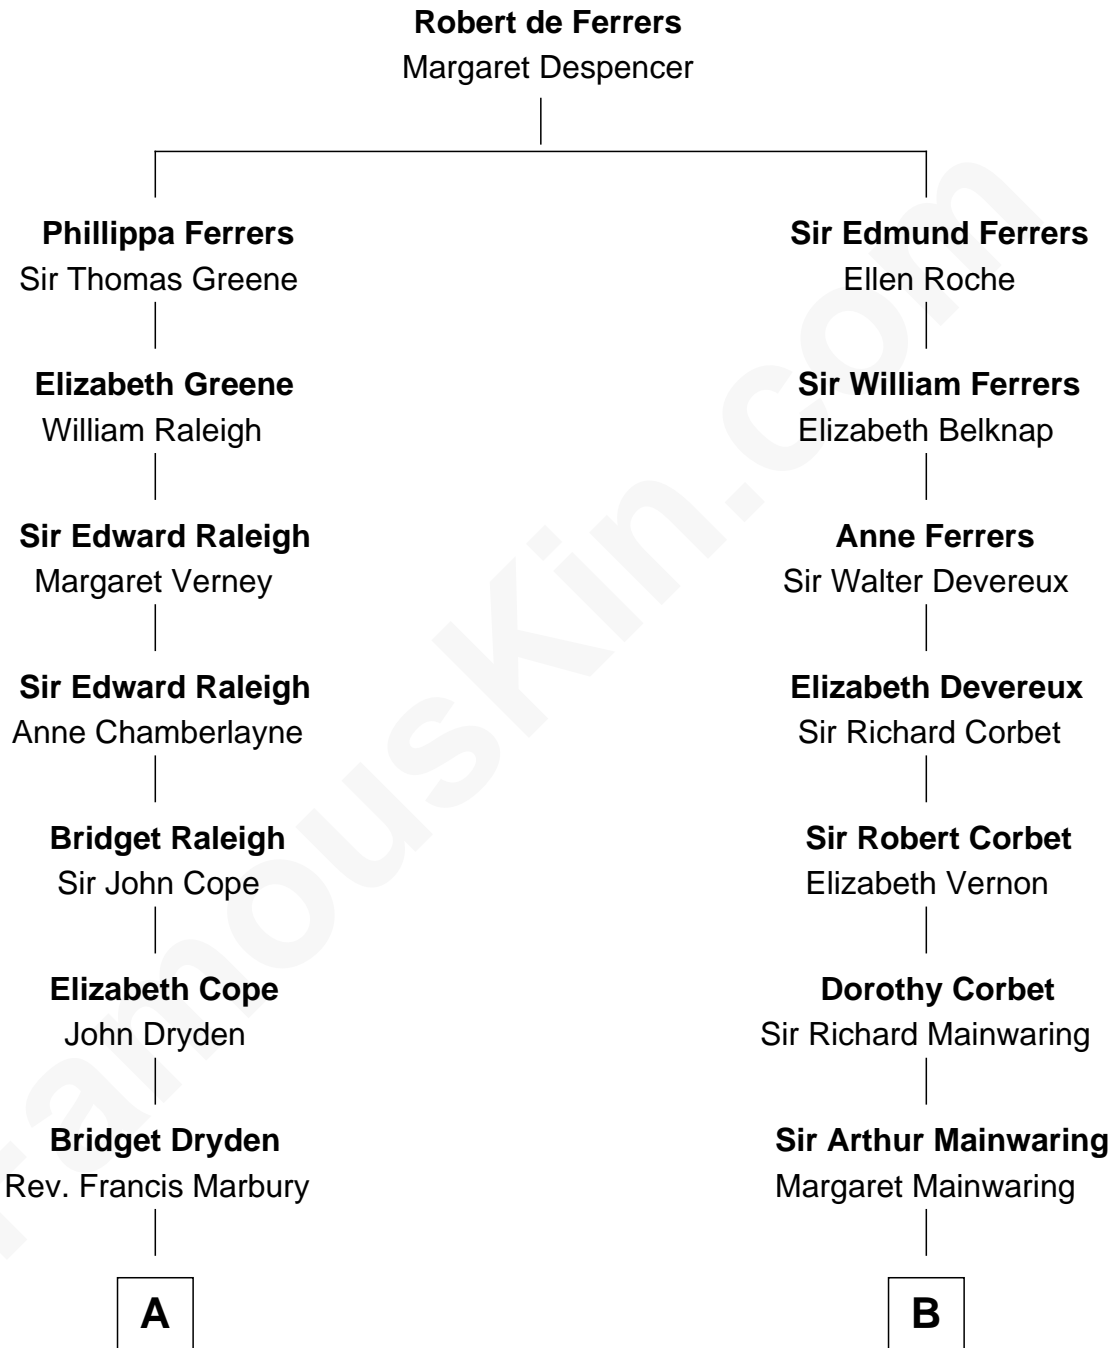

FamousKin.com

Relationship Chart of

Joseph Wharton

Founder of the Wharton School of Business

14th cousin 1 time removed of

C. W. Post

Founder of Post Cereals

A

Catherine Marbury

Richard Scott

Hannah Scott

Gov. Walter Clarke

Hannah Clarke

Thomas Rodman

Samuel Rodman

Mary Willett

Thomas Rodman

Mary Borden

Hannah Rodman

Samuel Rowland Fisher

Deborah Fisher

William Wharton

Joseph Wharton

Founder, Wharton School of Business