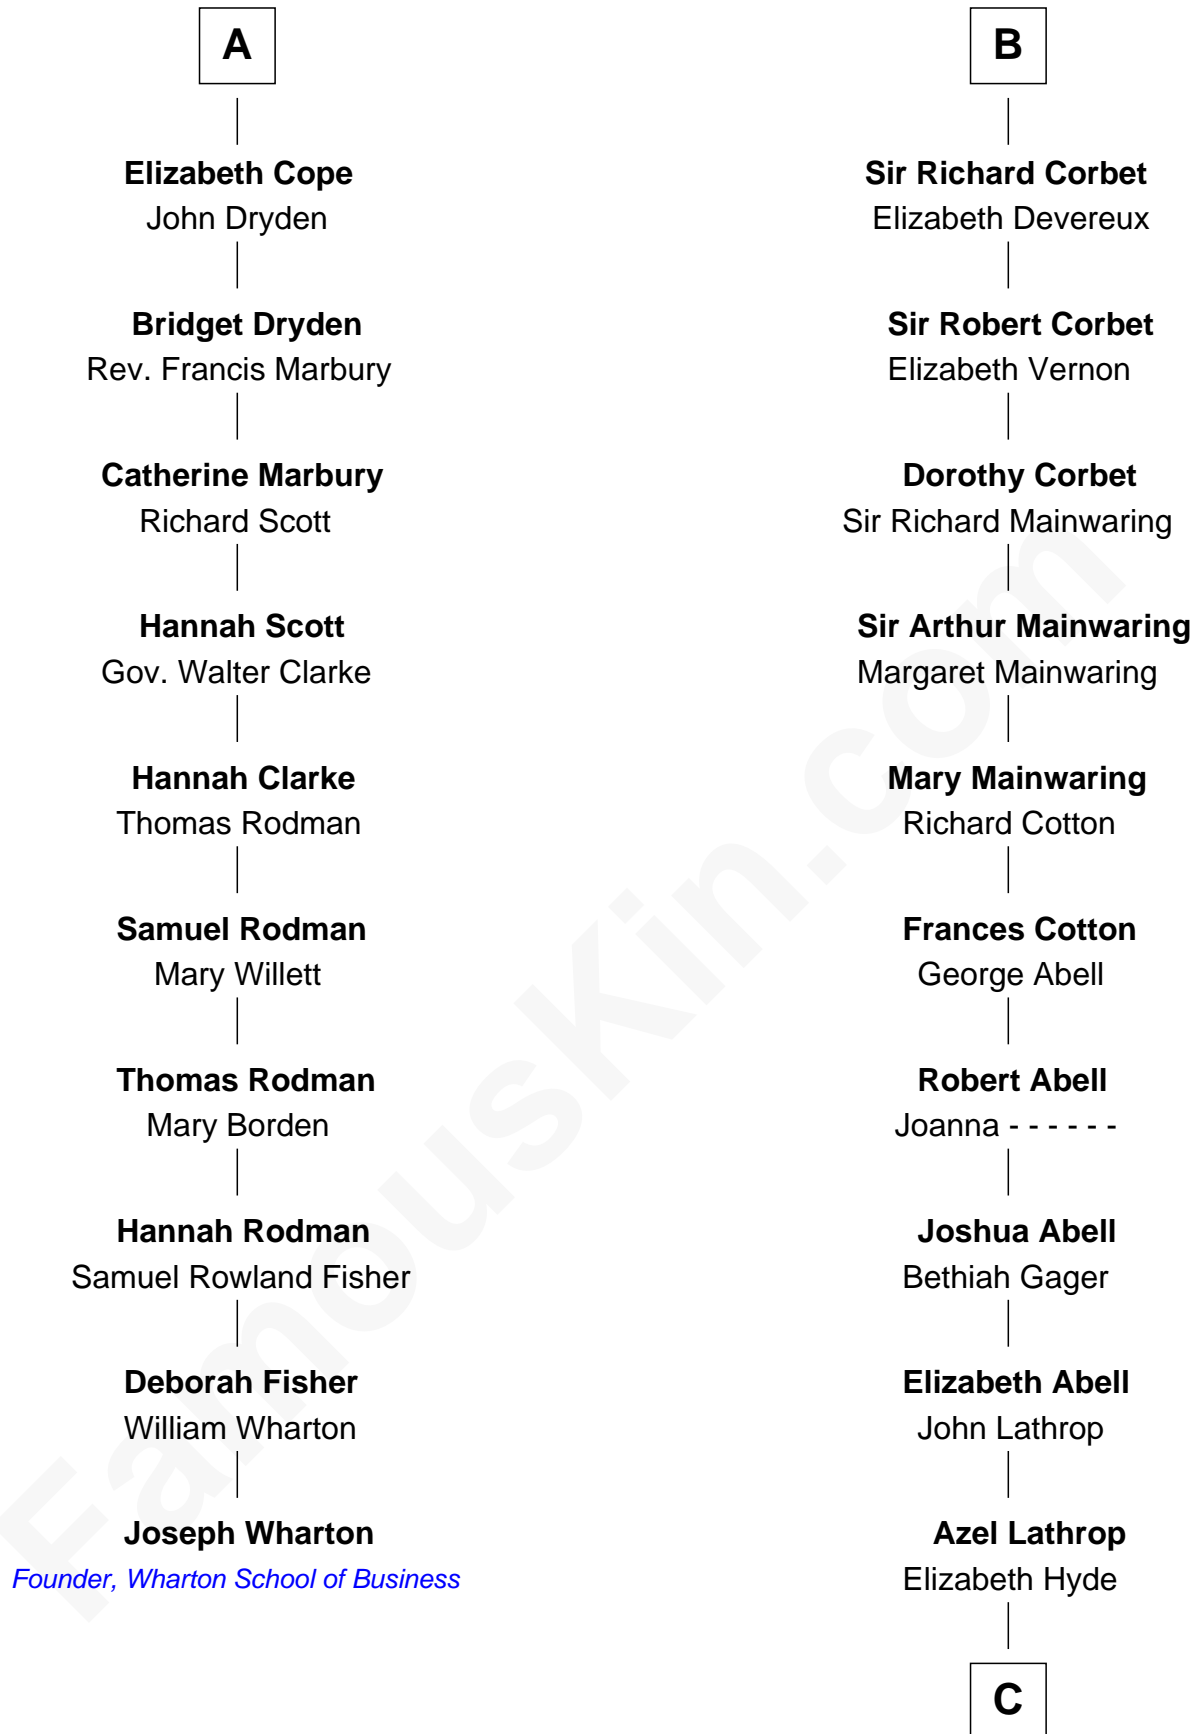

FamousKin.com

Relationship Chart of

Joseph Wharton

Founder of the Wharton School of Business

16th cousin 3 times removed of

C. W. Post

Founder of Post Cereals

Sir Gilbert Talbot

Elizabeth Talbot

Sir Henry de Grey

Richard Grey

Blanche de la Vache

Alice Grey

Sir William Burley

Elizabeth Burley

Sir John Hopton

Sir Walter Hopton

Joan Mortimer

Sir Thomas Hopton

Eleanor Lucy

Elizabeth Hopton

Sir Roger Corbet

B

C