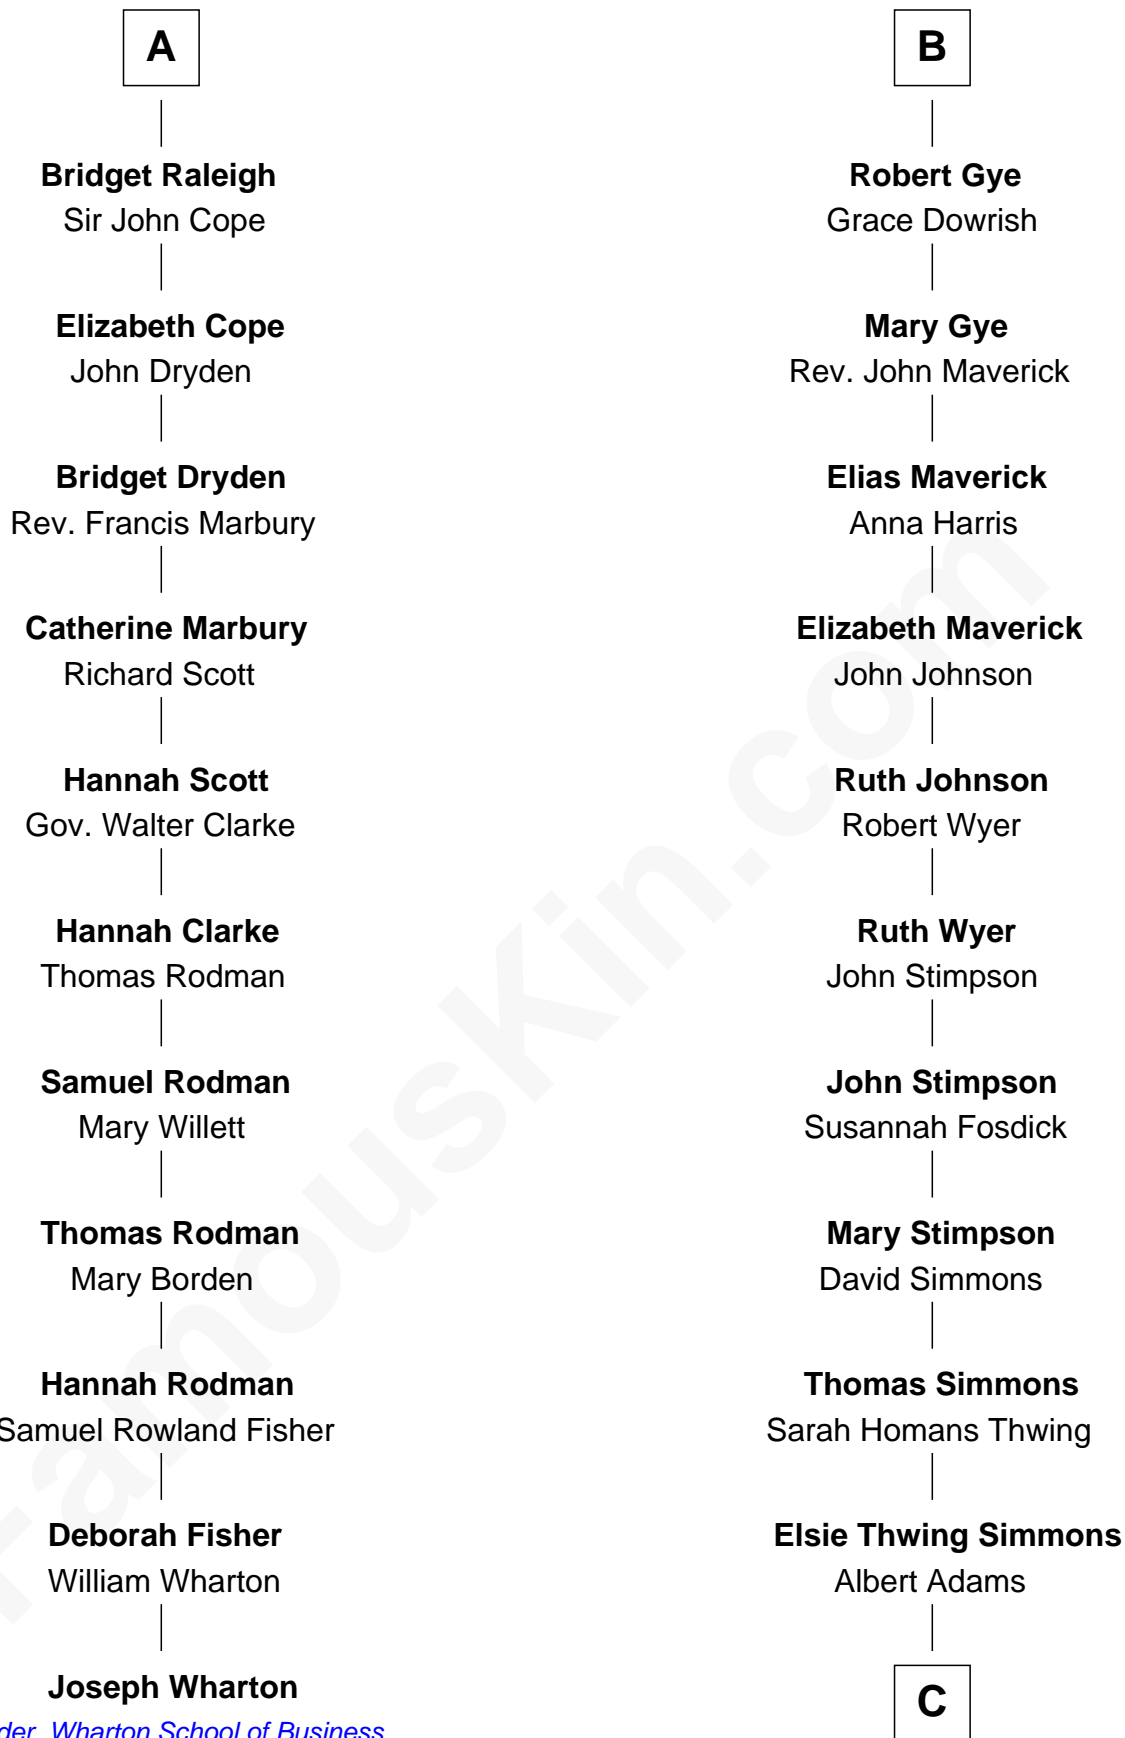

FamousKin.com

Relationship Chart of

Joseph Wharton

Founder of the Wharton School of Business

17th cousin 2 times removed of

Pete Seeger

American Folk Singer

Edmund Fitzalan

Alice de Warenne

C

Elsie Simmons Adams

Charles Louis Seeger

Charles Louis Seeger

Constance de Clyver Edson

Pete Seeger

American Folk Singer